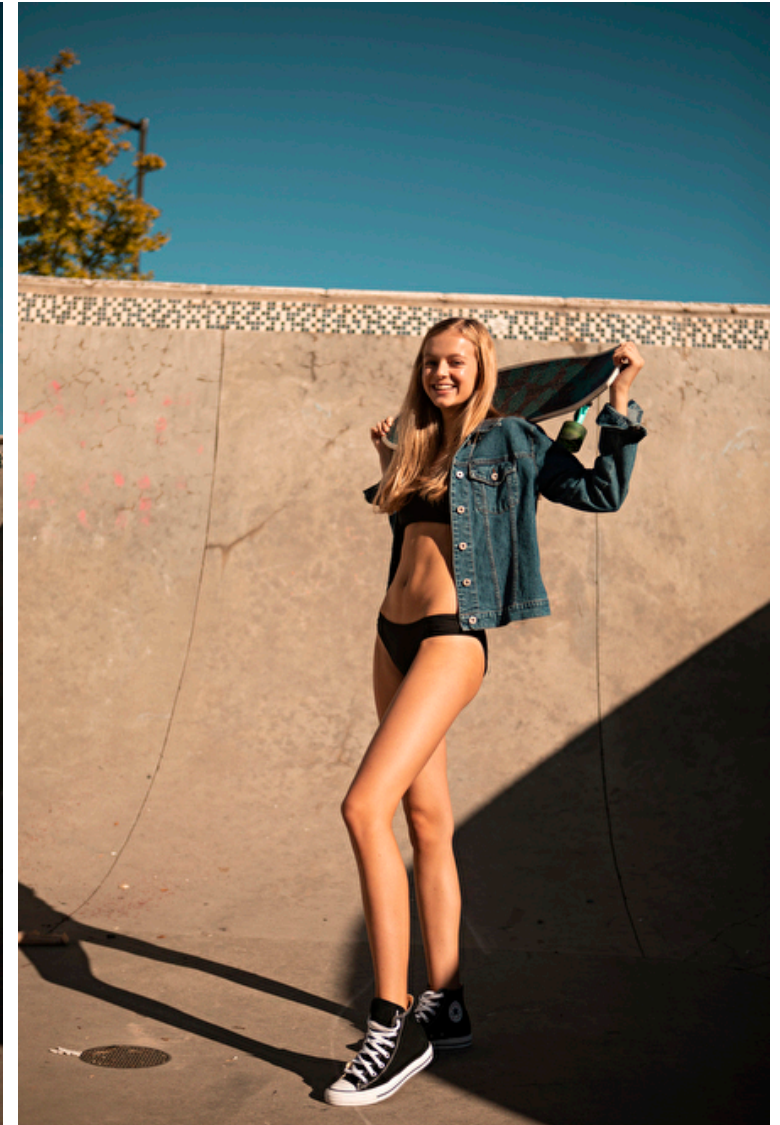

Select

MODEL MANAGEMENT

500 Bishop St NW SUITE A-2, Atlanta, 30318, Georgia, United States

Phone: (404) 872-7444 Fax: (404) 874-1526 Email: info.atlanta@selectmodel.com Website: <https://selectmodel.com/>

Cara Eldridge

Height 175cm / 5' 9.0"

Size EU/US 32 / 2

Bust 81cm / 32"

Waist 63cm / 25"

Hips 89cm / 35"

Shoes EU/US/UK 39 / 8 / 6

Eyes Blue

Hair Dark blond