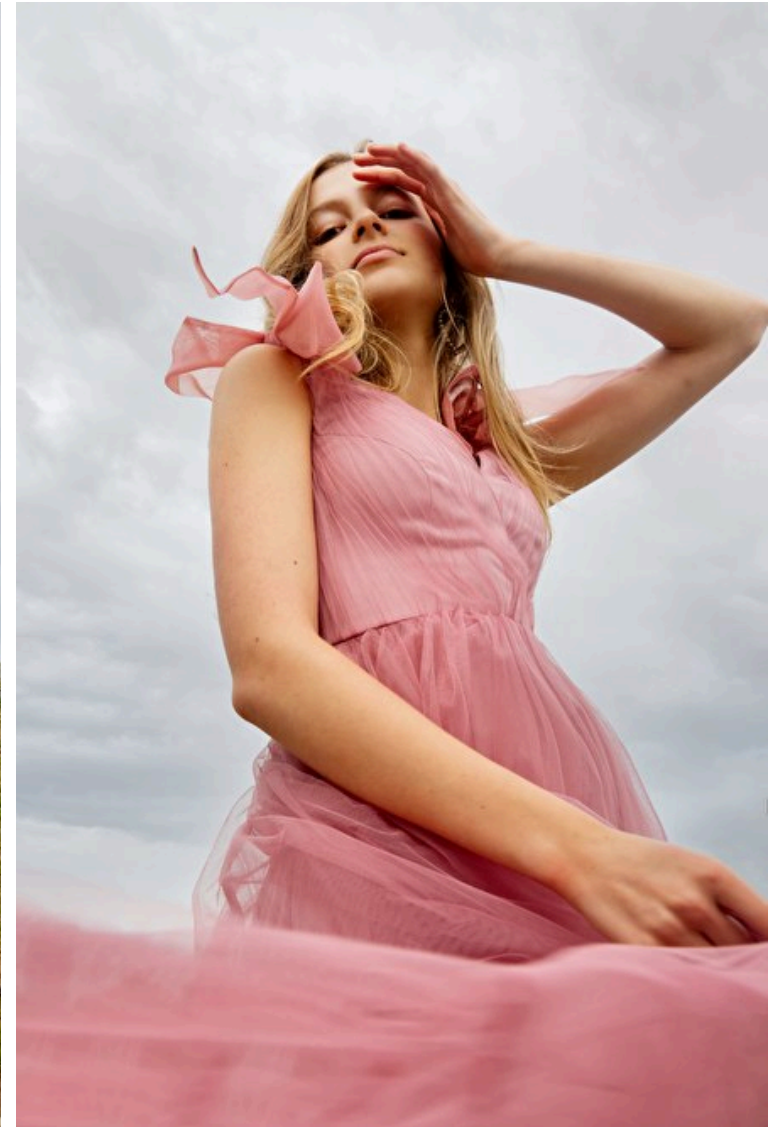

Select

MODEL MANAGEMENT

500 Bishop St NW SUITE A-2, Atlanta, 30318, Georgia, United States
Phone: (404) 872-7444 **Fax:** (404) 874-1526 **Email:** info.atlanta@selectmodel.com **Website:** <https://selectmodel.com/>

Cara Eldridge

Height 175cm / 5' 9.0"

Size EU/US 32 / 2

Bust 81cm / 32"

Waist 63cm / 25"

Hips 89cm / 35"

Shoes EU/US/UK 39 / 8 / 6

Eyes Blue

Hair Dark blond