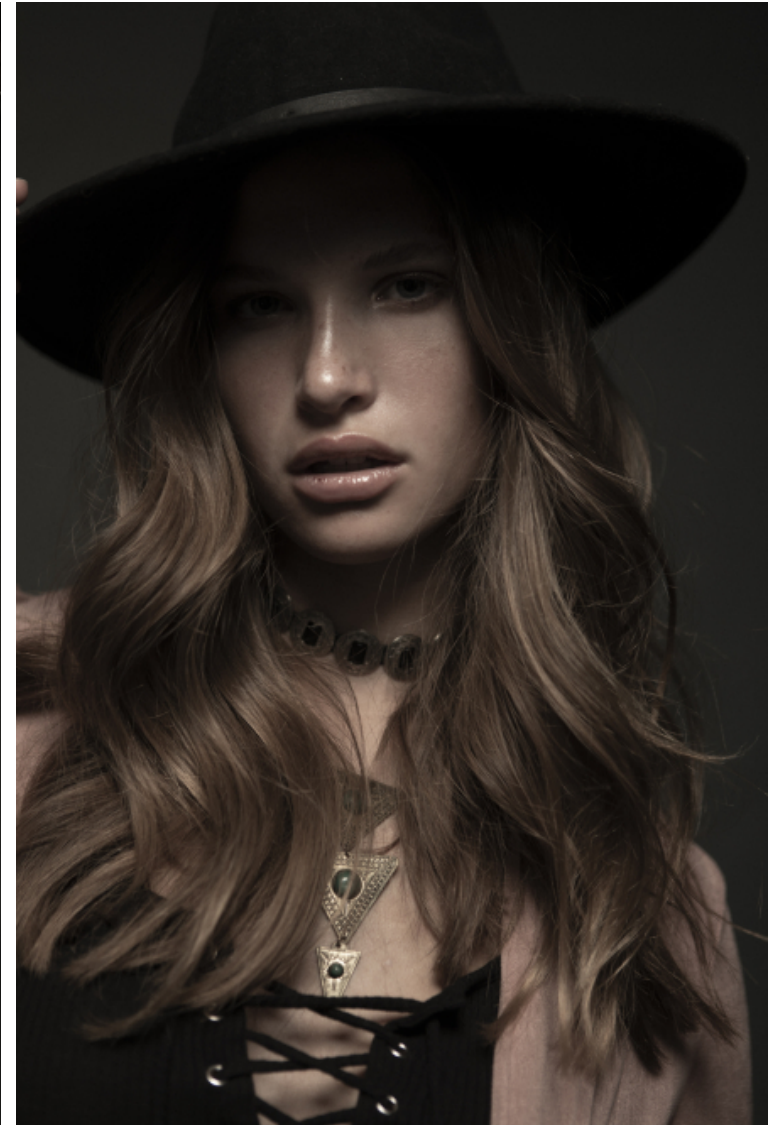

Select

MODEL MANAGEMENT

500 Bishop St NW SUITE A-2, Atlanta, 30318, Georgia, United States
Phone: (404) 872-7444 **Fax:** (404) 874-1526 **Email:** info.atlanta@selectmodel.com **Website:** <https://selectmodel.com/>

Caroline G

Height 182cm / 5' 11.5"

Size EU/US 32 / 2

Bust 81cm / 32"

Waist 64cm / 25"

Hips 91cm / 36"

Shoes EU/US/UK 40 / 9 / 7

Eyes Blue

Hair Brown

Cup B