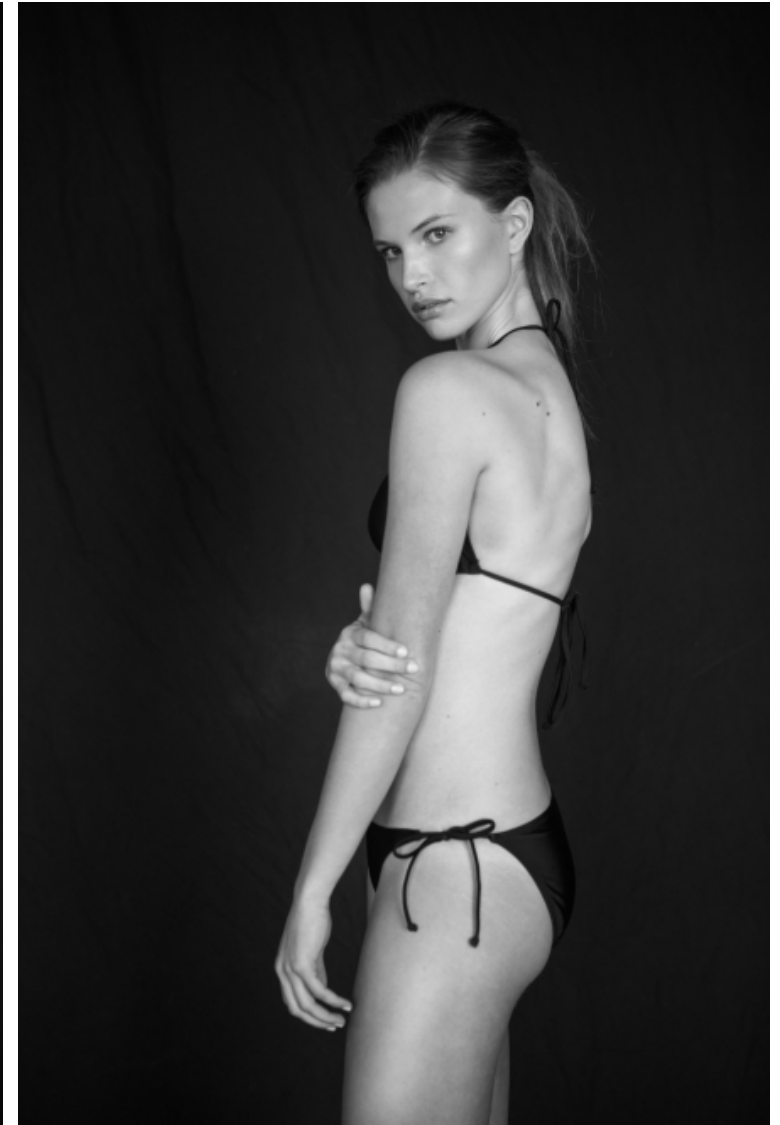

Bust 81cm / 32"

Waist 64cm / 25"

Hips 91cm / 36"

Shoes EU/US/UK 40 / 9 / 7

Eyes Blue

Hair Brown

Cup B

Select