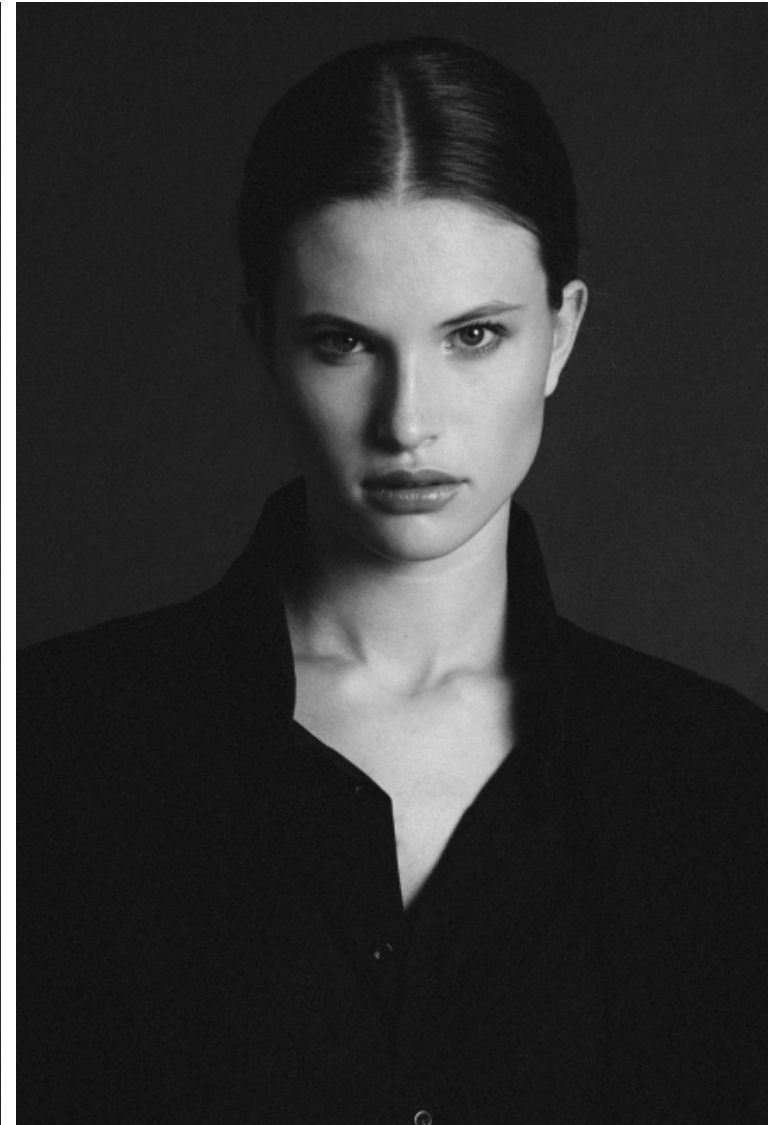

Select

MODEL MANAGEMENT

500 Bishop St NW SUITE A-2, Atlanta, 30318, Georgia, United States

Phone: (404) 872-7444 Fax: (404) 874-1526 Email: info.atlanta@selectmodel.com Website: <https://selectmodel.com/>

Caroline G

Height 182cm / 5' 11.5"

Size EU/US 32 / 2

Bust 81cm / 32"

Waist 64cm / 25"

Hips 91cm / 36"

Shoes EU/US/UK 40 / 9 / 7

Eyes Blue

Hair Brown

Cup B