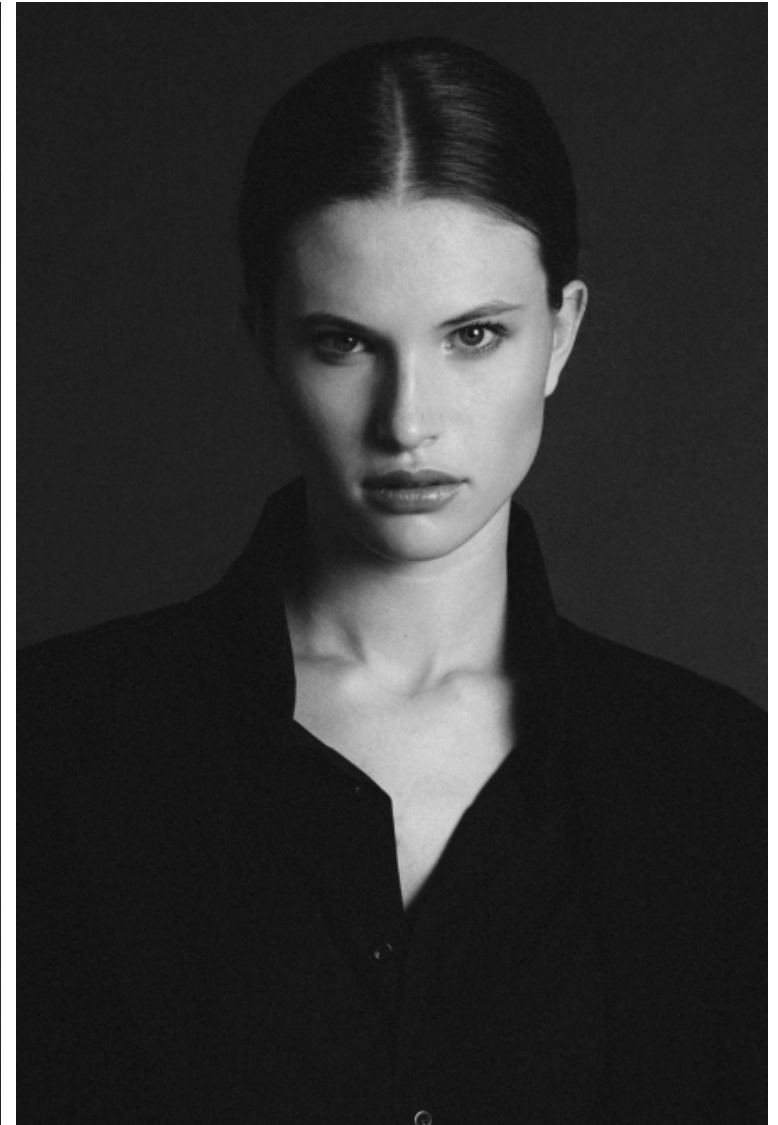

Bust 81cm / 32"

Waist 64cm / 25"

Hips 91cm / 36"

Shoes EU/US/UK 40 / 9 / 7

Eyes Blue

Hair Brown

Cup B

Select