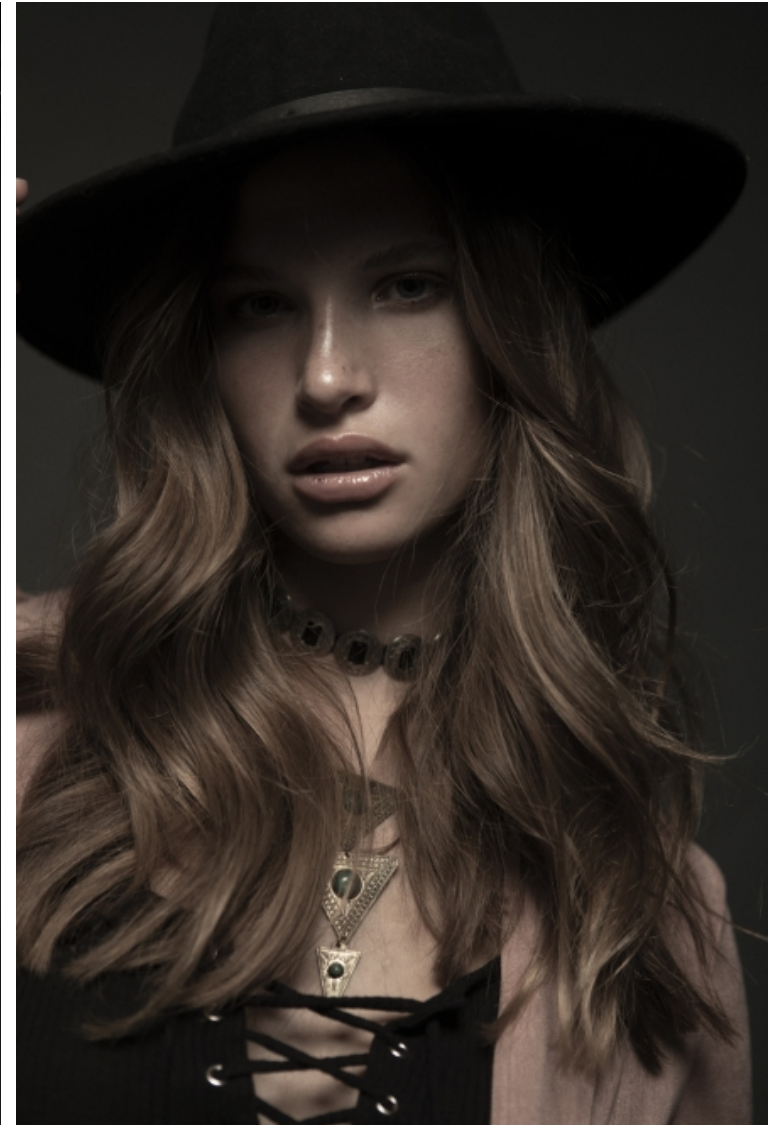

Bust 81cm / 32"

Waist 64cm / 25"

Hips 91cm / 36"

Shoes EU/US/UK 40 / 9 / 7

Eyes Blue

Hair Brown

Cup B

Select