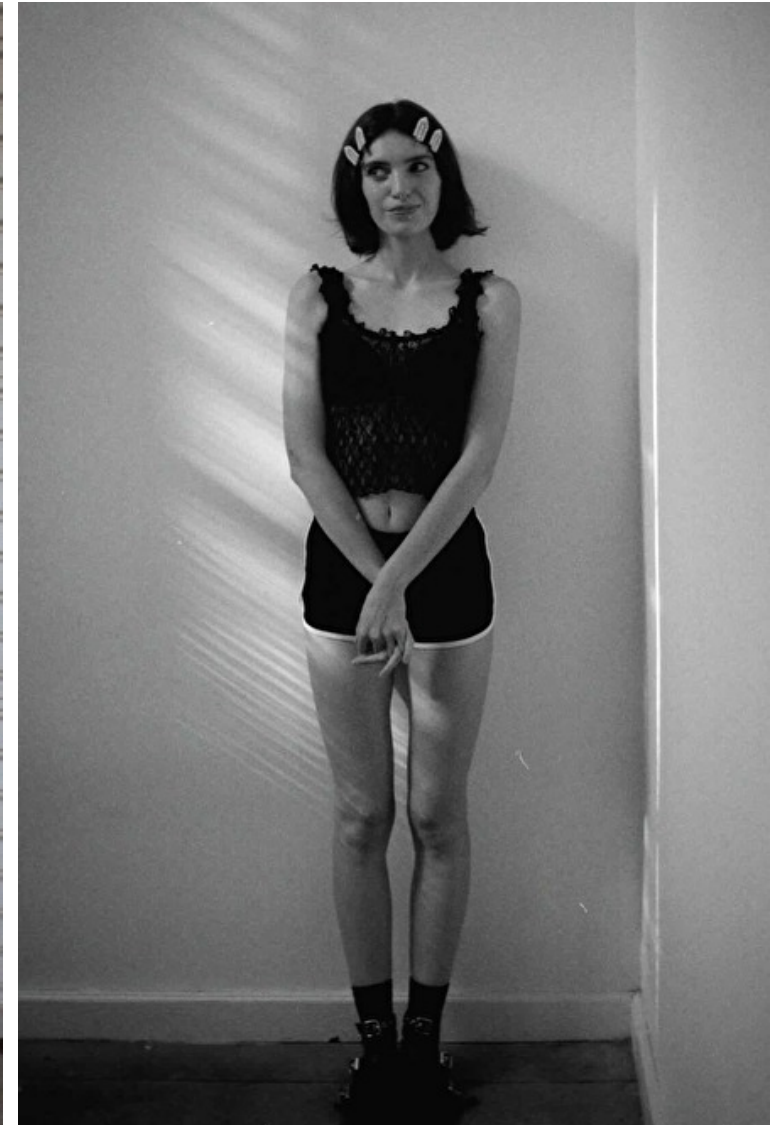

Caroline Knight

Height 171cm / 5' 7.5"

Bust 76cm / 30"

Waist 58cm / 23"

Hips 84cm / 33"

Shoes EU/US/UK 38 / 7.5 / 5

Eyes Blue

Hair Brown