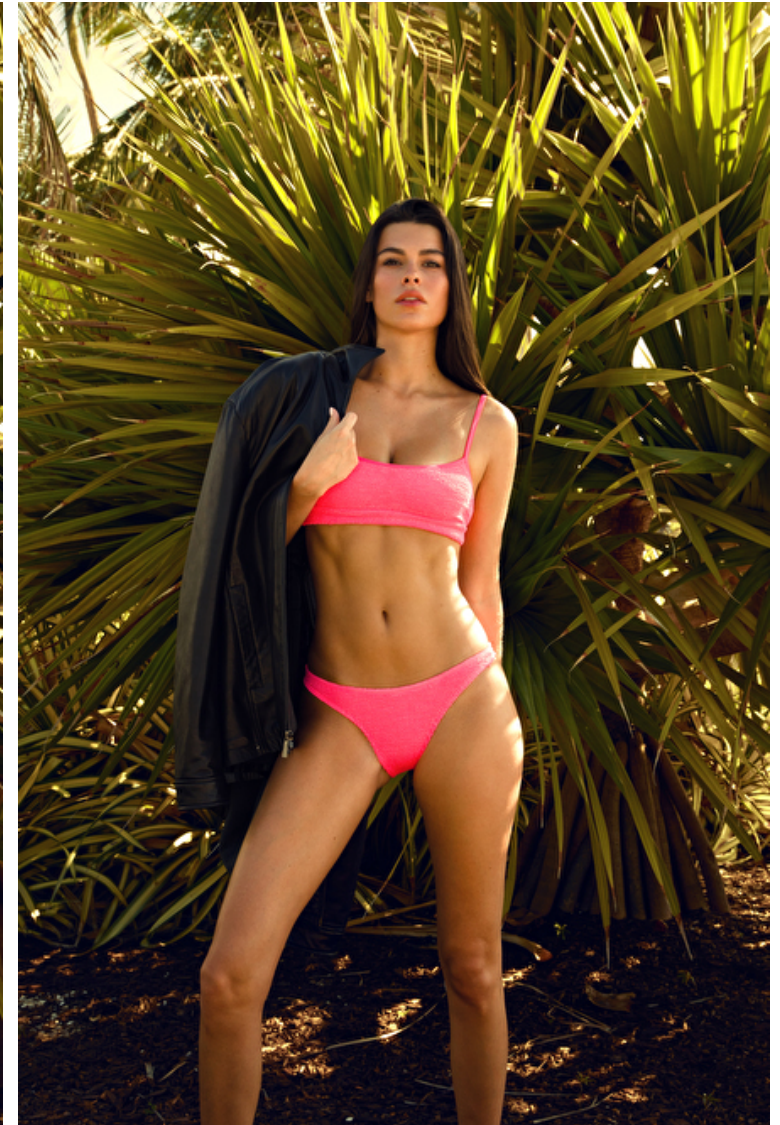

Select

MODEL MANAGEMENT

500 Bishop St NW SUITE A-2, Atlanta, 30318, Georgia, United States
Phone: (404) 872-7444 **Fax:** (404) 874-1526 **Email:** info.atlanta@selectmodel.com **Website:** <https://selectmodel.com/>

Caroline M

Height 175cm / 5' 9.0"

Size EU/US 32 / 2

Bust 86cm / 34"

Waist 63cm / 25"

Hips 89cm / 35"

Shoes EU/US/UK 37.5 / 7 / 4

Eyes Brown

Hair Brown

Cup C