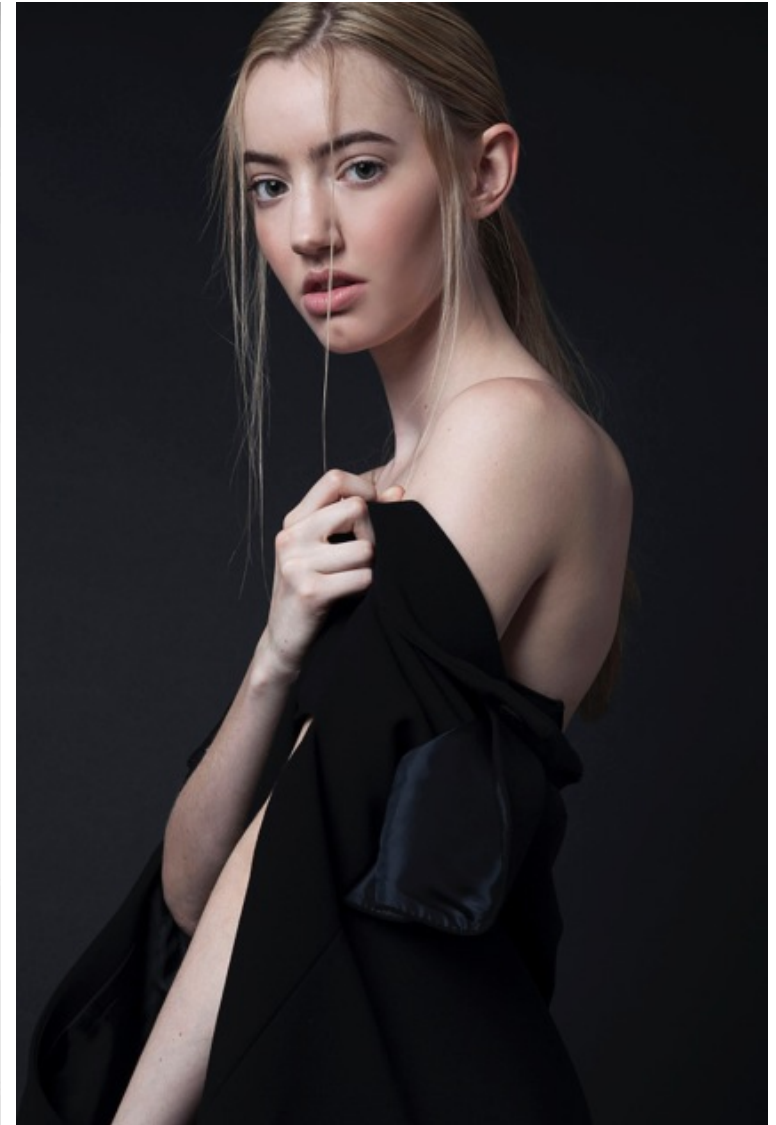

Select

MODEL MANAGEMENT

500 Bishop St NW SUITE A-2, Atlanta, 30318, Georgia, United States
Phone: (404) 872-7444 **Fax:** (404) 874-1526 **Email:** info.atlanta@selectmodel.com **Website:** <https://selectmodel.com/>

Charlotte Hinton

Height 176cm / 5' 9.5"

Size EU/US 32 / 2

Bust 75cm / 29.5"

Waist 58cm / 23"

Hips 81cm / 32"

Shoes EU/US/UK 39 / 8 / 6

Eyes Green

Hair Dark blond

Cup A