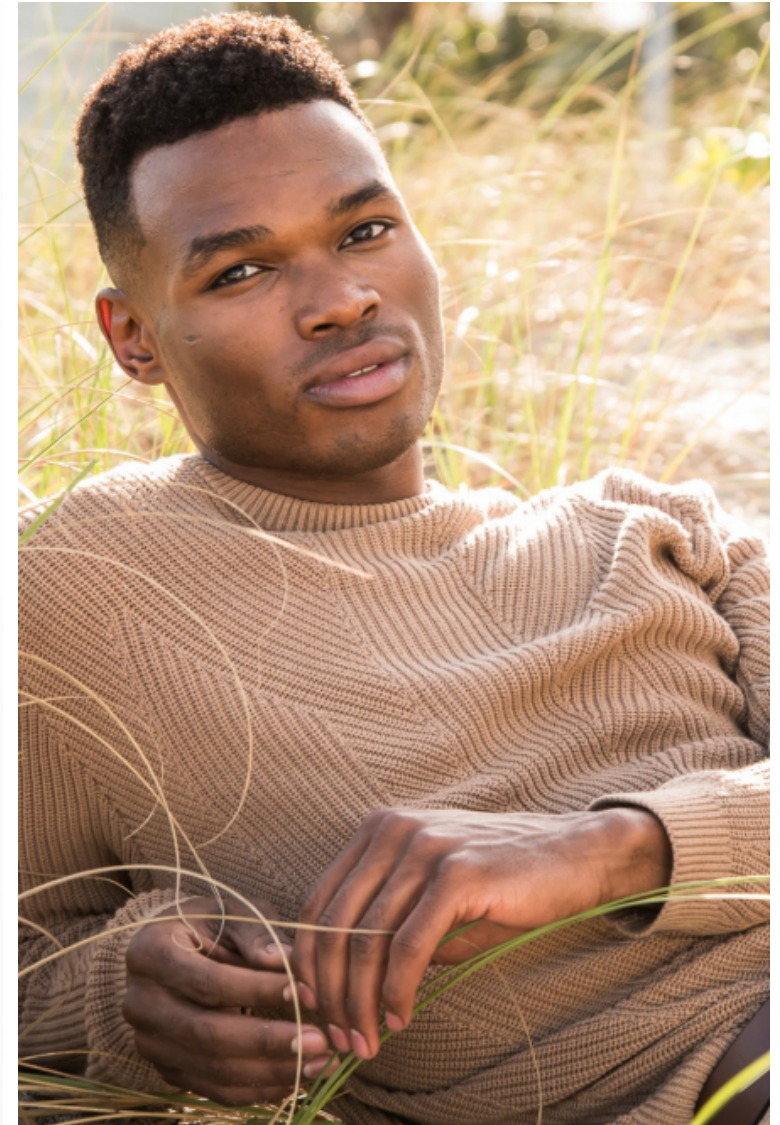

Sleeve 89cm / 35"

Suit cut Regular