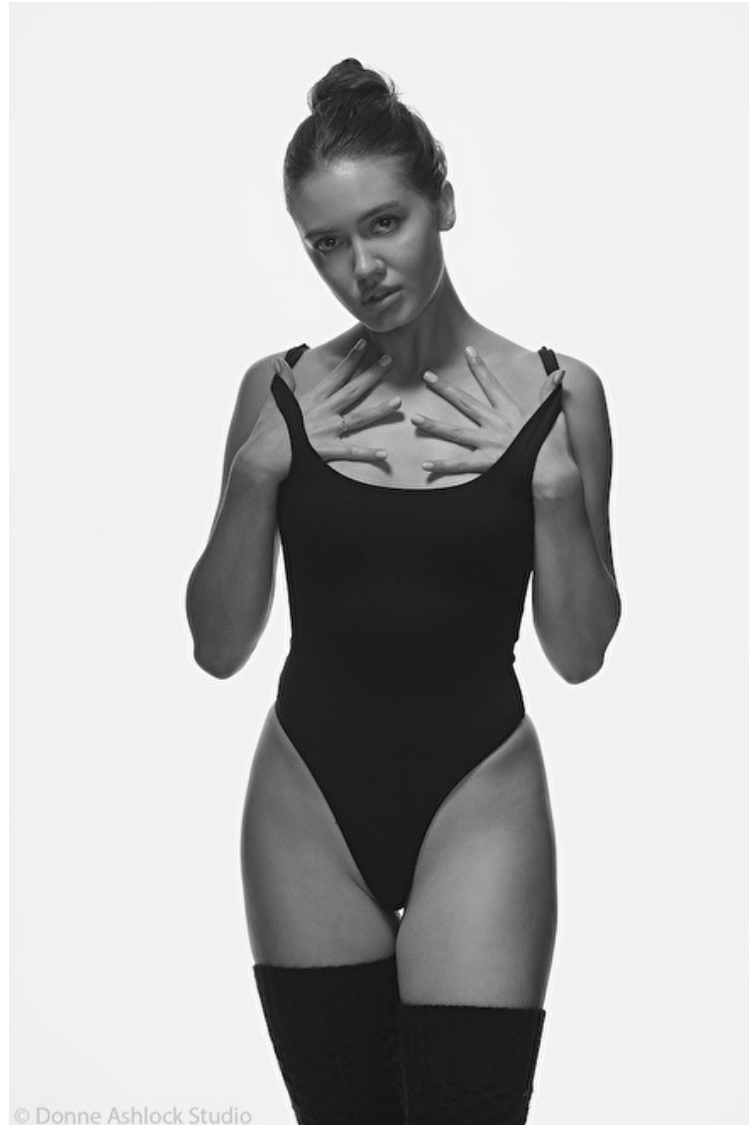

Bust 81cm / 32"

Waist 66cm / 26"

Hips 94cm / 37"

Shoes EU/US/UK 39 / 8 / 6

Eyes Brown

Hair Brown

Cup B

© Donne Ashlock Studio