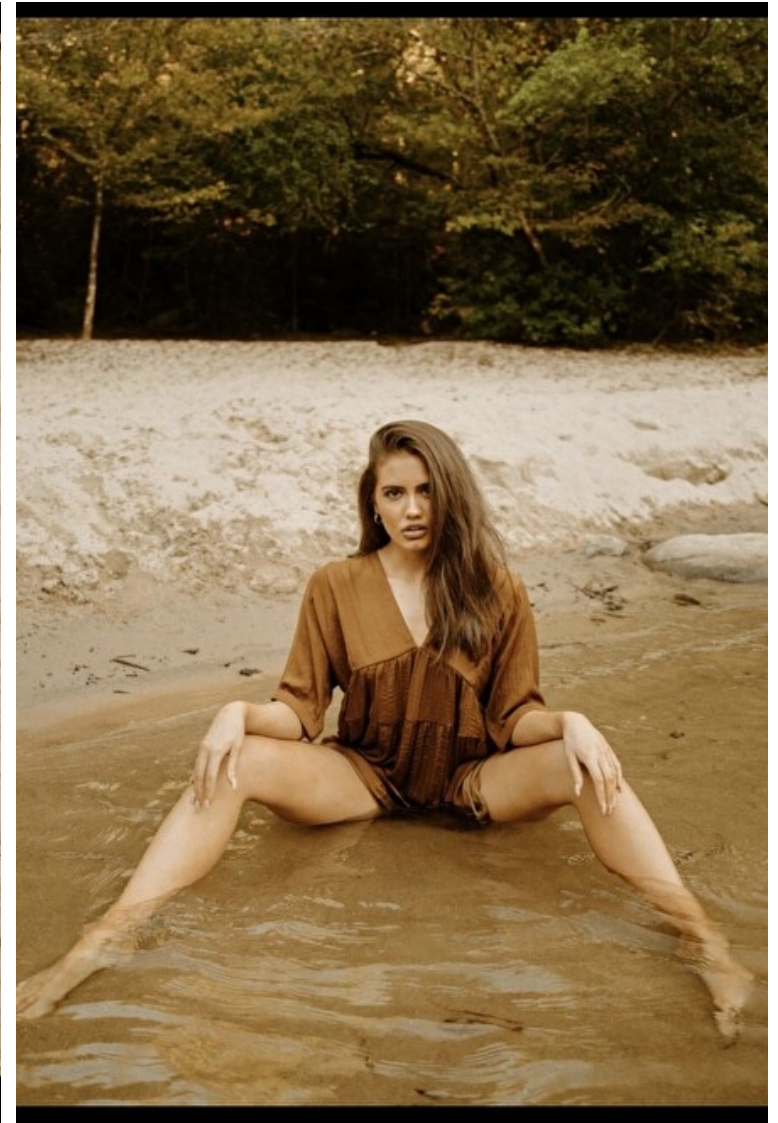

Bust 81cm / 32"

Waist 66cm / 26"

Hips 94cm / 37"

Shoes EU/US/UK 39 / 8 / 6

Eyes Brown

Hair Brown

Cup B

Select