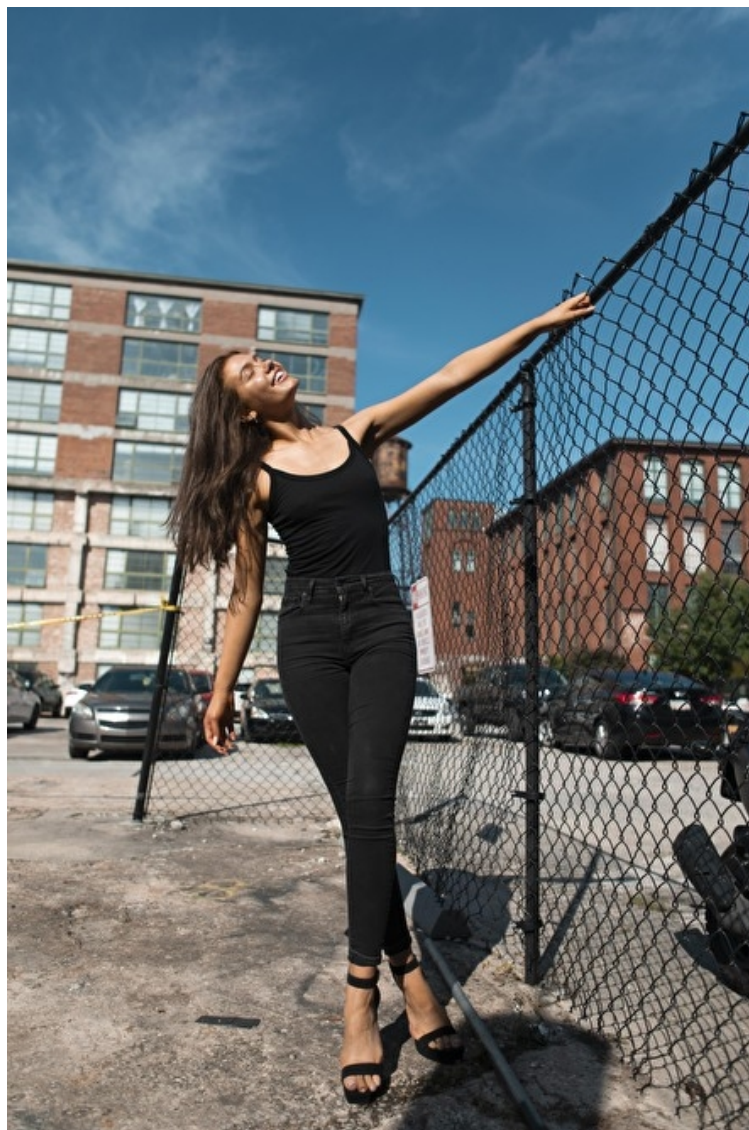

Bust 81cm / 32"

Waist 66cm / 26"

Hips 94cm / 37"

Shoes EU/US/UK 39 / 8 / 6

Eyes Brown

Hair Brown

Cup B

Select