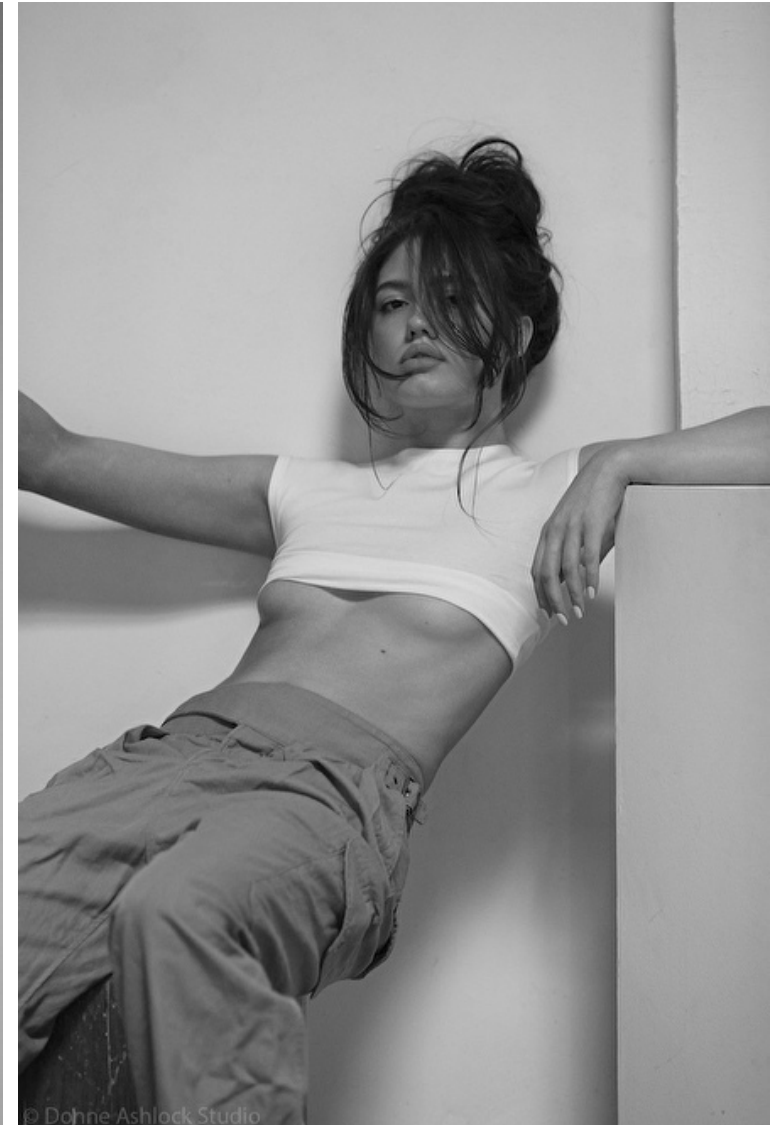

Bust 81cm / 32"

Waist 66cm / 26"

Hips 94cm / 37"

Shoes EU/US/UK 39 / 8 / 6

Eyes Brown

Hair Brown

Cup B

Select