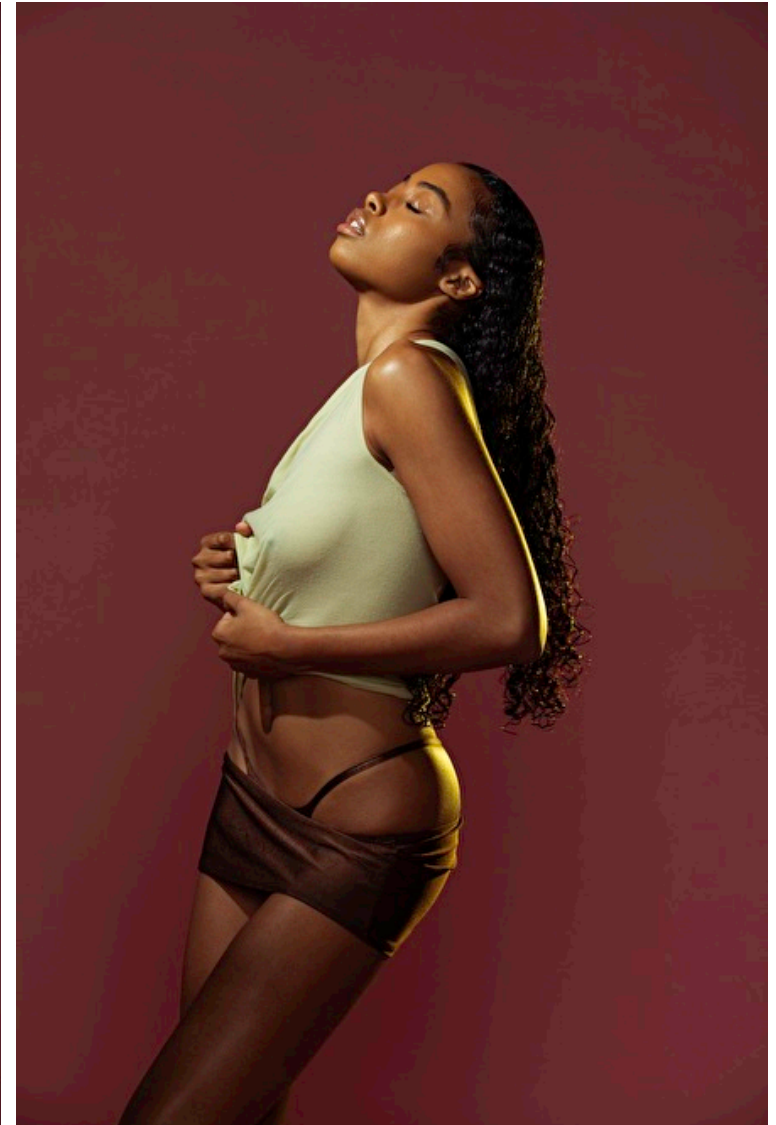

Select

MODEL MANAGEMENT

500 Bishop St NW SUITE A-2, Atlanta, 30318, Georgia, United States
Phone: (404) 872-7444 **Fax:** (404) 874-1526 **Email:** info.atlanta@selectmodel.com **Website:** <https://selectmodel.com/>

Chloe Cook

Height 178cm / 5' 10.0"

Size EU/US 32 / 2

Bust 81cm / 32"

Waist 66cm / 26"

Hips 85cm / 33.5"

Shoes EU/US/UK 40 / 9 / 7

Eyes Dark brown

Hair Dark brown

Cup A/B