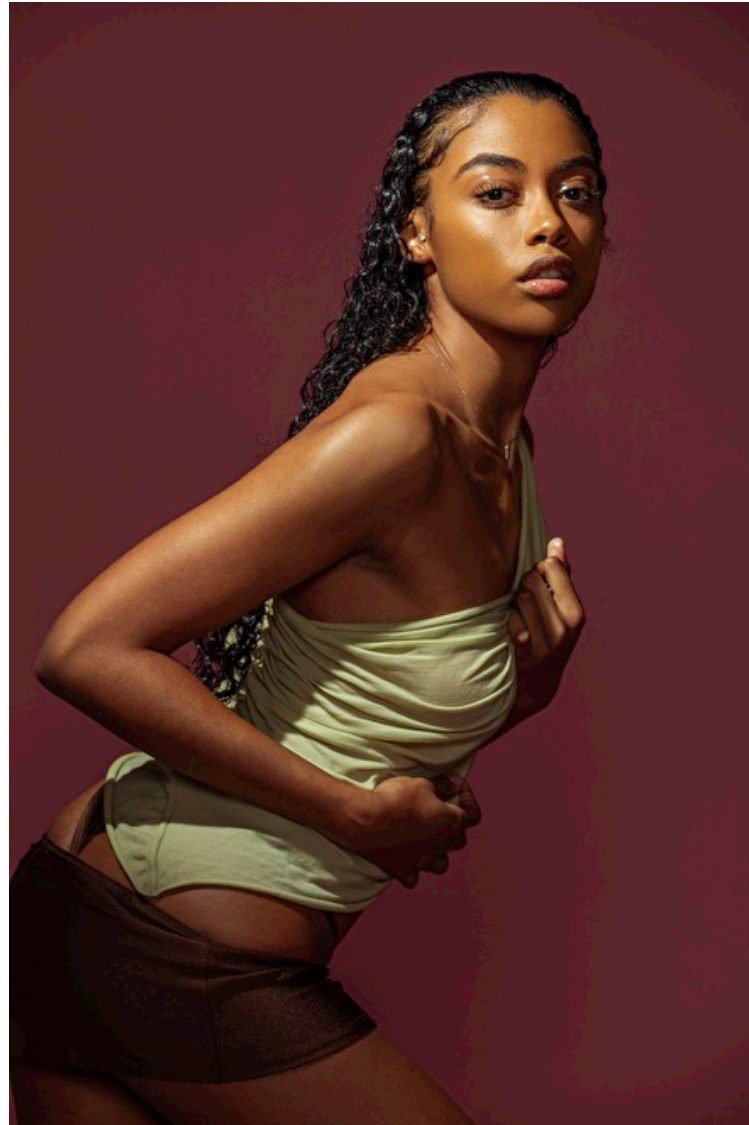

Select

MODEL MANAGEMENT

500 Bishop St NW SUITE A-2, Atlanta, 30318, Georgia, United States
Phone: (404) 872-7444 **Fax:** (404) 874-1526 **Email:** info.atlanta@selectmodel.com **Website:** <https://selectmodel.com/>

Chloe Cook

Height 178cm / 5' 10.0"

Size EU/US 32 / 2

Bust 81cm / 32"

Waist 66cm / 26"

Hips 85cm / 33.5"

Shoes EU/US/UK 40 / 9 / 7

Eyes Dark brown

Hair Dark brown

Cup A/B