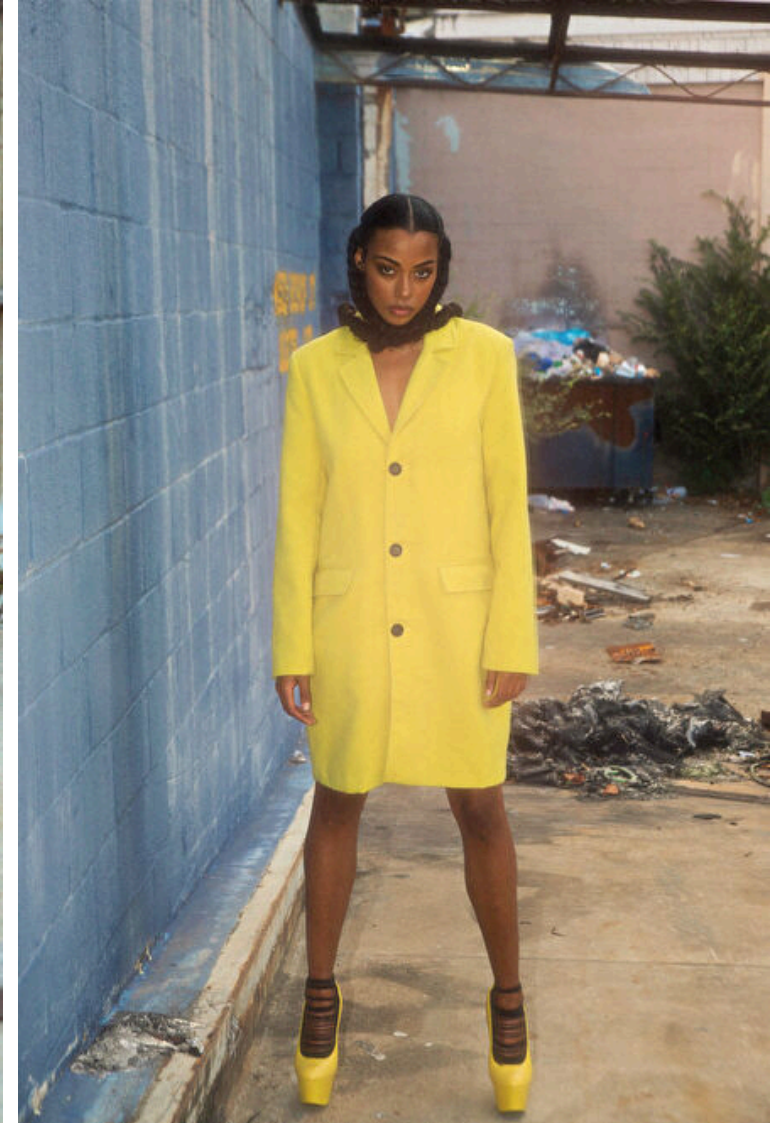

Select

MODEL MANAGEMENT

500 Bishop St NW SUITE A-2, Atlanta, 30318, Georgia, United States
Phone: (404) 872-7444 **Fax:** (404) 874-1526 **Email:** info.atlanta@selectmodel.com **Website:** <https://selectmodel.com/>

Chloe Cook

Height 178cm / 5' 10.0"

Size EU/US 32 / 2

Bust 81cm / 32"

Waist 66cm / 26"

Hips 85cm / 33.5"

Shoes EU/US/UK 40 / 9 / 7

Eyes Dark brown

Hair Dark brown

Cup A/B