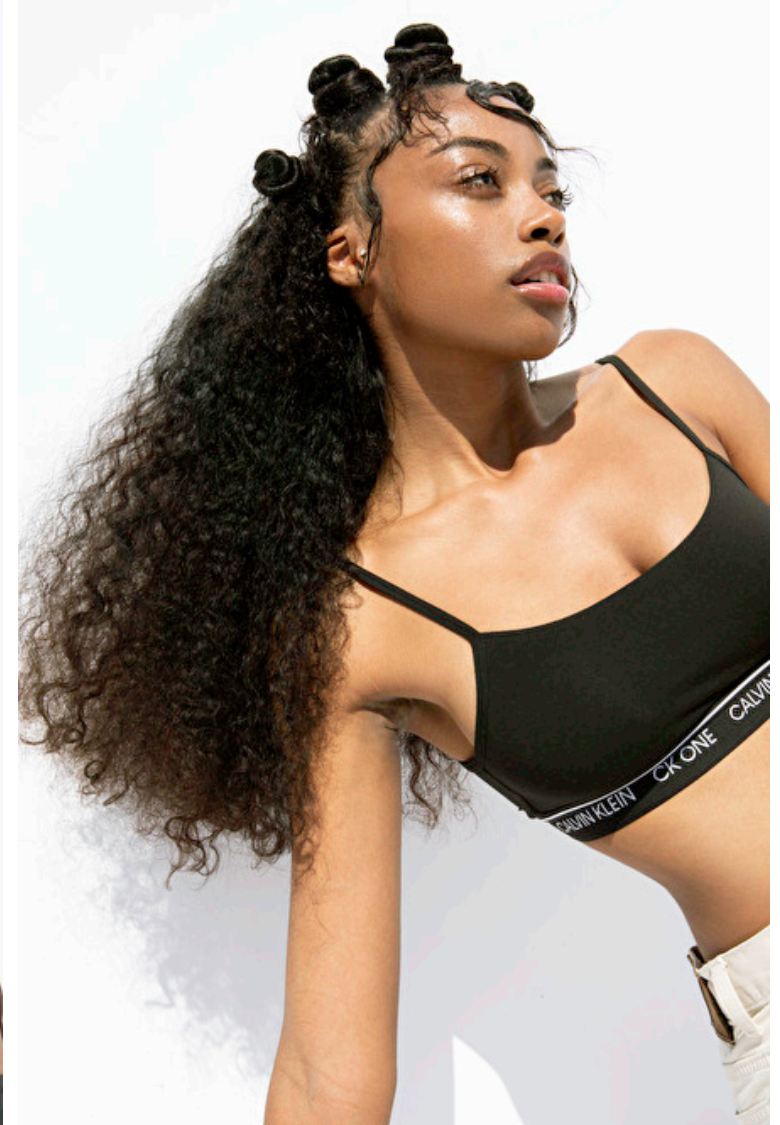

Select

MODEL MANAGEMENT

500 Bishop St NW SUITE A-2, Atlanta, 30318, Georgia, United States
Phone: (404) 872-7444 **Fax:** (404) 874-1526 **Email:** info.atlanta@selectmodel.com **Website:** <https://selectmodel.com/>

Chloe Cook

Height 178cm / 5' 10.0"

Size EU/US 32 / 2

Bust 81cm / 32"

Waist 66cm / 26"

Hips 85cm / 33.5"

Shoes EU/US/UK 40 / 9 / 7

Eyes Dark brown

Hair Dark brown

Cup A/B