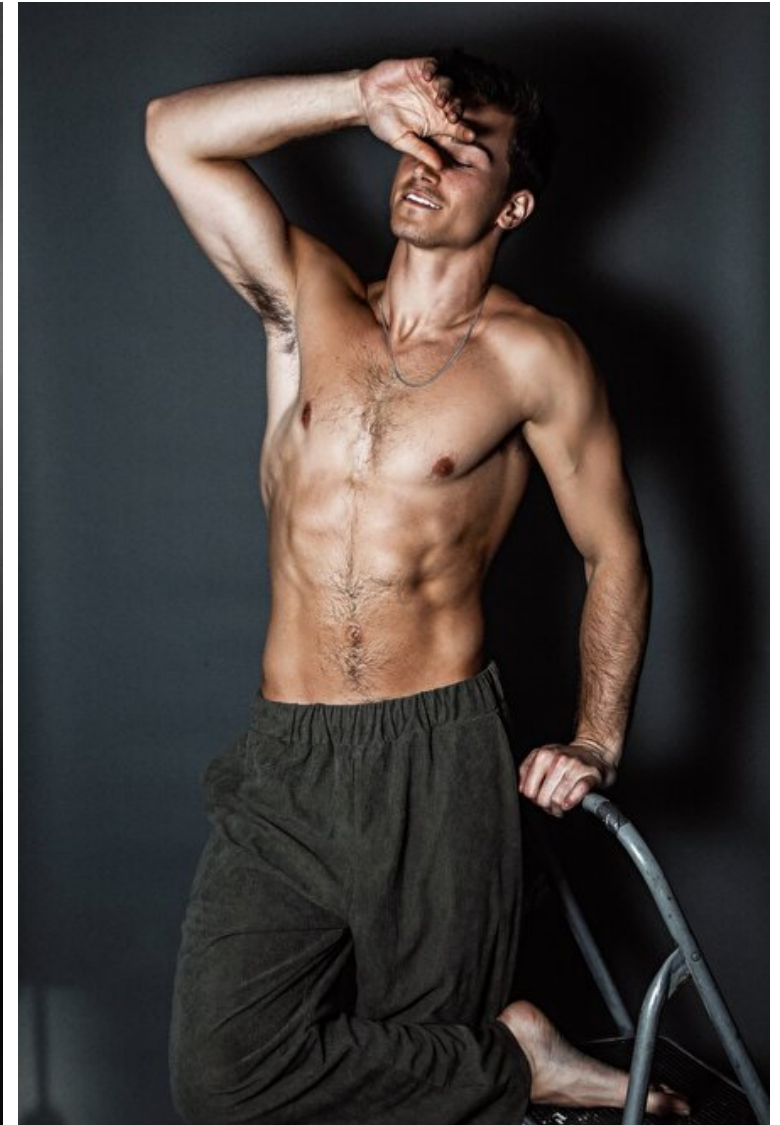

Select

MODEL MANAGEMENT

500 Bishop St NW SUITE A-2, Atlanta, 30318, Georgia, United States

Phone: (404) 872-7444 Fax: (404) 874-1526 Email: info.atlanta@selectmodel.com Website: <https://selectmodel.com/>

Chris Cassano

Height 186cm / 6' 1.0"

Chest 99cm / 39"

Waist 79cm / 31"

Shoes EU/US/UK 44.5 / 11.5 /
10

Eyes Blue

Hair Brown

Inseam 81cm / 32"

Neck 41cm / 16"

Sleeve 86cm / 34"

Suit size 50cm / 40"

Suit cut Regular