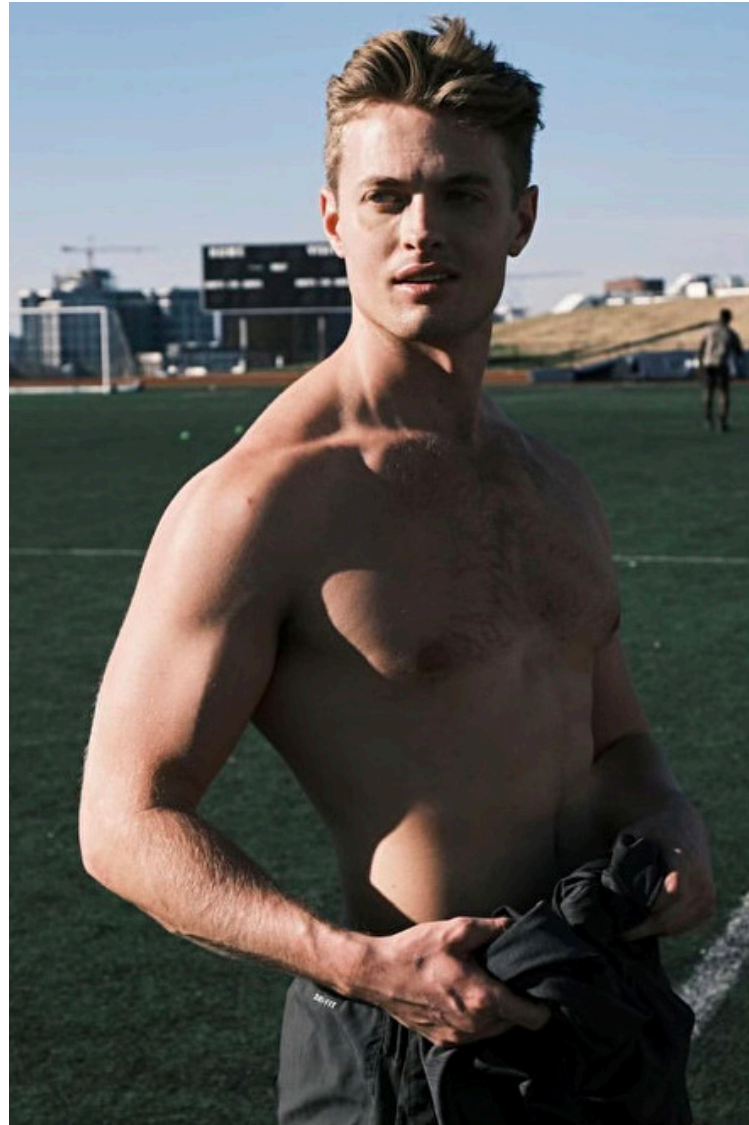

Select

MODEL MANAGEMENT

500 Bishop St NW SUITE A-2, Atlanta, 30318, Georgia, United States
Phone: (404) 872-7444 **Fax:** (404) 874-1526 **Email:** info.atlanta@selectmodel.com **Website:** <https://selectmodel.com/>

Chris Tate

Height 185cm / 6' 1.0"

Size EU/US 42 / 12

Waist 81cm / 32"

Shoes EU/US/UK 44 / 11 / 9.5

Eyes Blue

Hair Dark blond

Inseam 81cm / 32"

Neck 41cm / 16"

Sleeve 83cm / 32.5"