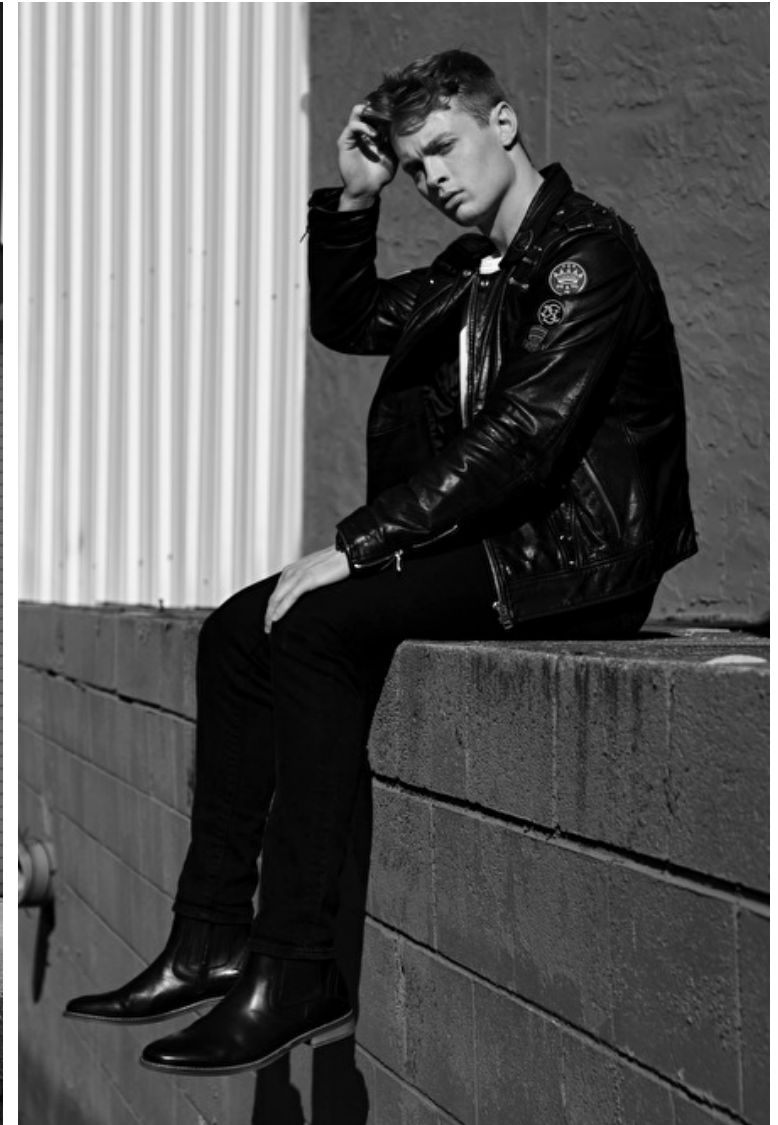

Select

MODEL MANAGEMENT

500 Bishop St NW SUITE A-2, Atlanta, 30318, Georgia, United States
Phone: (404) 872-7444 **Fax:** (404) 874-1526 **Email:** info.atlanta@selectmodel.com **Website:** <https://selectmodel.com/>

Chris Tate

Height 185cm / 6' 1.0"

Size EU/US 42 / 12

Waist 81cm / 32"

Shoes EU/US/UK 44 / 11 / 9.5

Eyes Blue

Hair Dark blond

Inseam 81cm / 32"

Neck 41cm / 16"

Sleeve 83cm / 32.5"