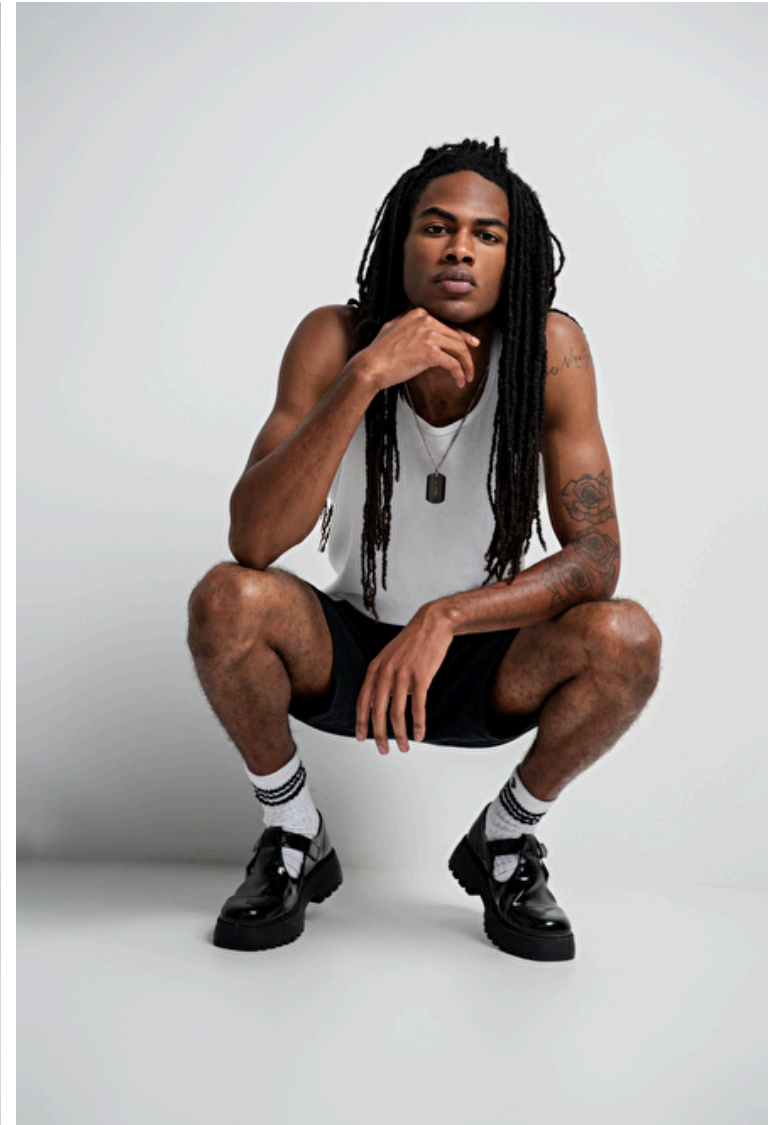

Select

MODEL MANAGEMENT

500 Bishop St NW SUITE A-2, Atlanta, 30318, Georgia, United States
Phone: (404) 872-7444 **Fax:** (404) 874-1526 **Email:** info.atlanta@selectmodel.com **Website:** <https://selectmodel.com/>

Christian Williams

Height 190cm / 6' 3.0"

Waist 74cm / 29"

Shoes EU/US/UK 47 / 13.5 / 12

Eyes Brown

Hair Dark brown

Inseam 86cm / 34"

Neck 40cm / 15.5"

Suit size 48cm / 38"

Suit cut Regular