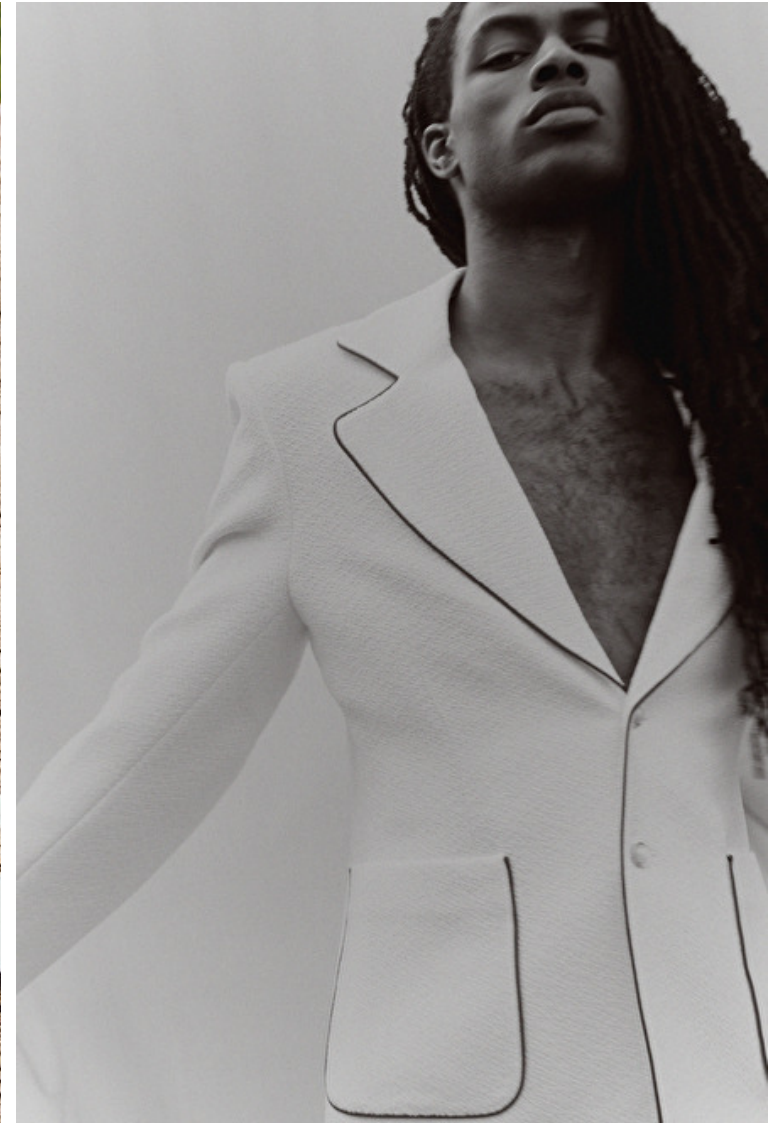

Select

MODEL MANAGEMENT

500 Bishop St NW SUITE A-2, Atlanta, 30318, Georgia, United States
Phone: (404) 872-7444 **Fax:** (404) 874-1526 **Email:** info.atlanta@selectmodel.com **Website:** <https://selectmodel.com/>

Christian Williams

Height 190cm / 6' 3.0"

Waist 74cm / 29"

Shoes EU/US/UK 47 / 13.5 / 12

Eyes Brown

Hair Dark brown

Inseam 86cm / 34"

Neck 40cm / 15.5"

Suit size 48cm / 38"

Suit cut Regular