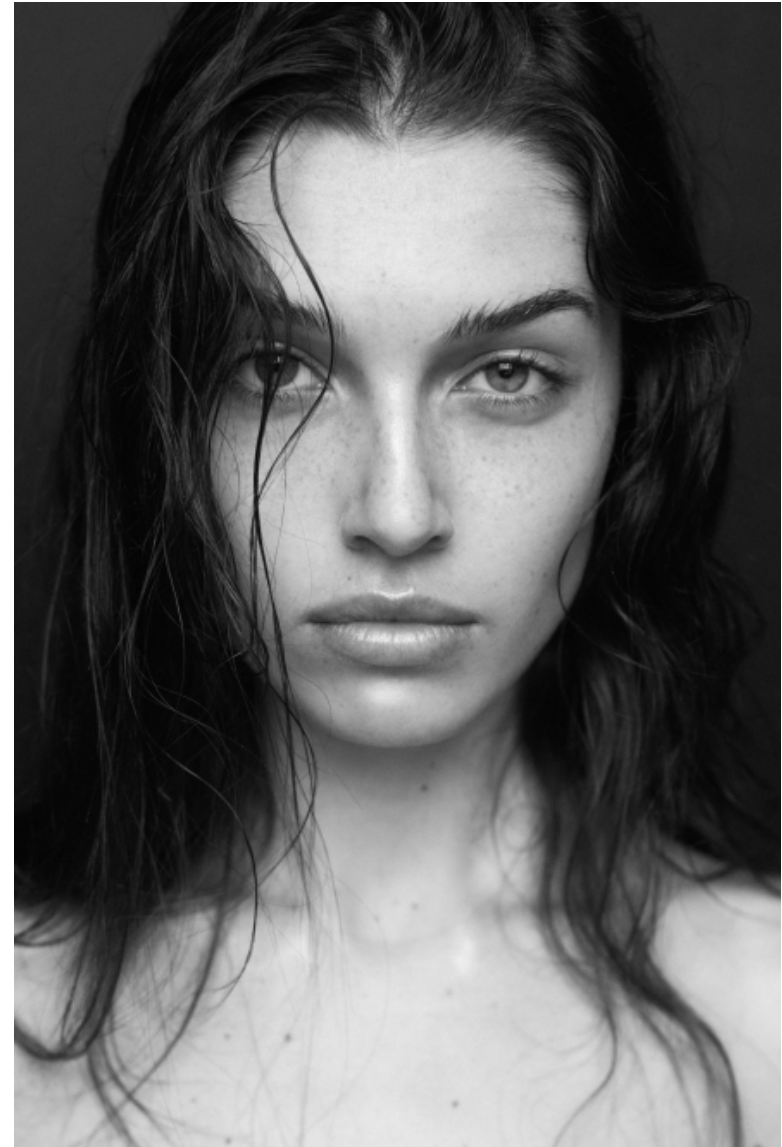

Christina Van Nuis

Height 178cm / 5' 10.0"

Bust 81cm / 32"

Waist 61cm / 24"

Hips 86cm / 34"

Shoes EU/US/UK 39 / 8 / 6

Hair Brown

Eyes Green

Size EU/US 32 / 2

Cup B