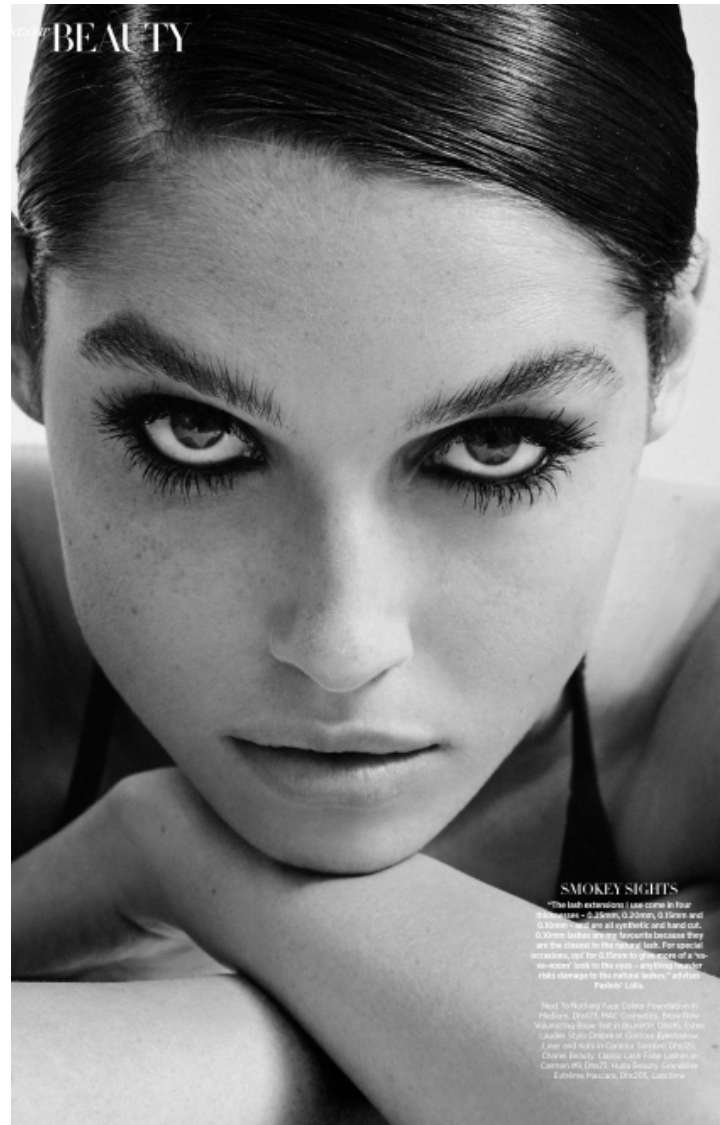

Christina Van Nuis

Height 178cm / 5' 10.0"

Bust 81cm / 32"

Waist 61cm / 24"

Hips 86cm / 34"

Shoes EU/US/UK 39 / 8 / 6

Hair Brown

Eyes Green

Size EU/US 32 / 2

Cup B