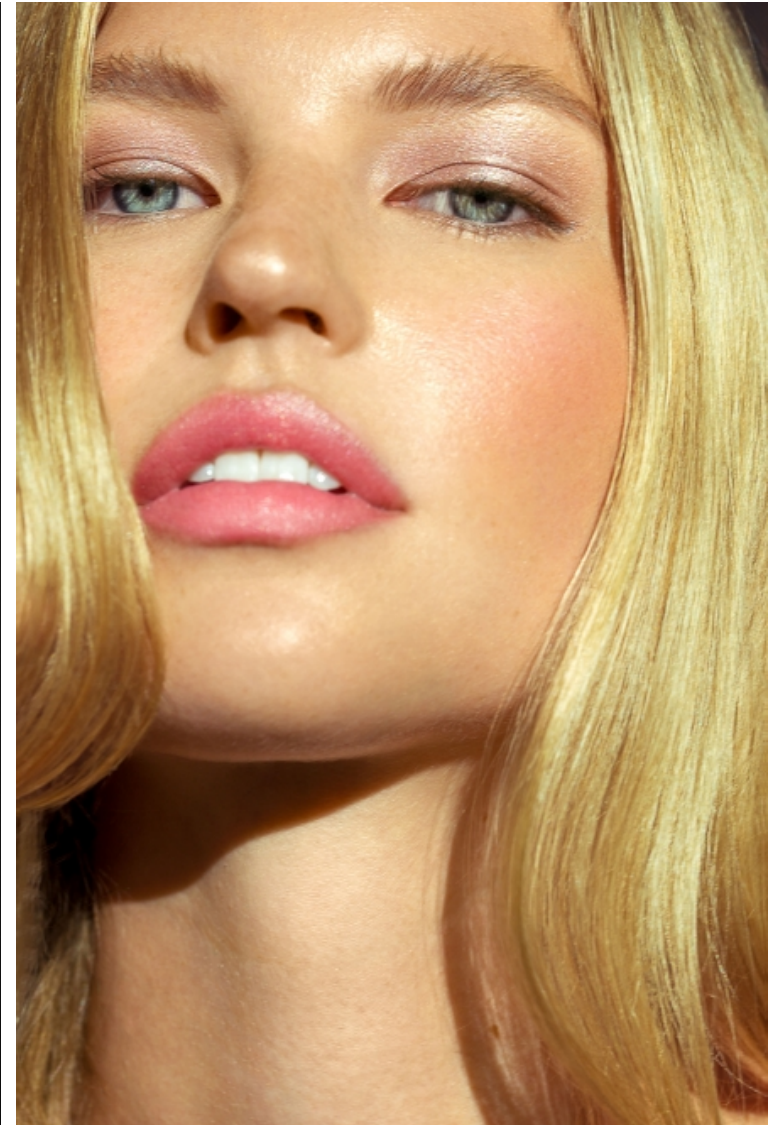

Size EU/US 32 / 2

Bust 86cm / 34"

Waist 71cm / 28"

Hips 93cm / 36.5"

Shoes EU/US/UK 40 / 9 / 7

Eyes Blue

Hair Blond

Cup B