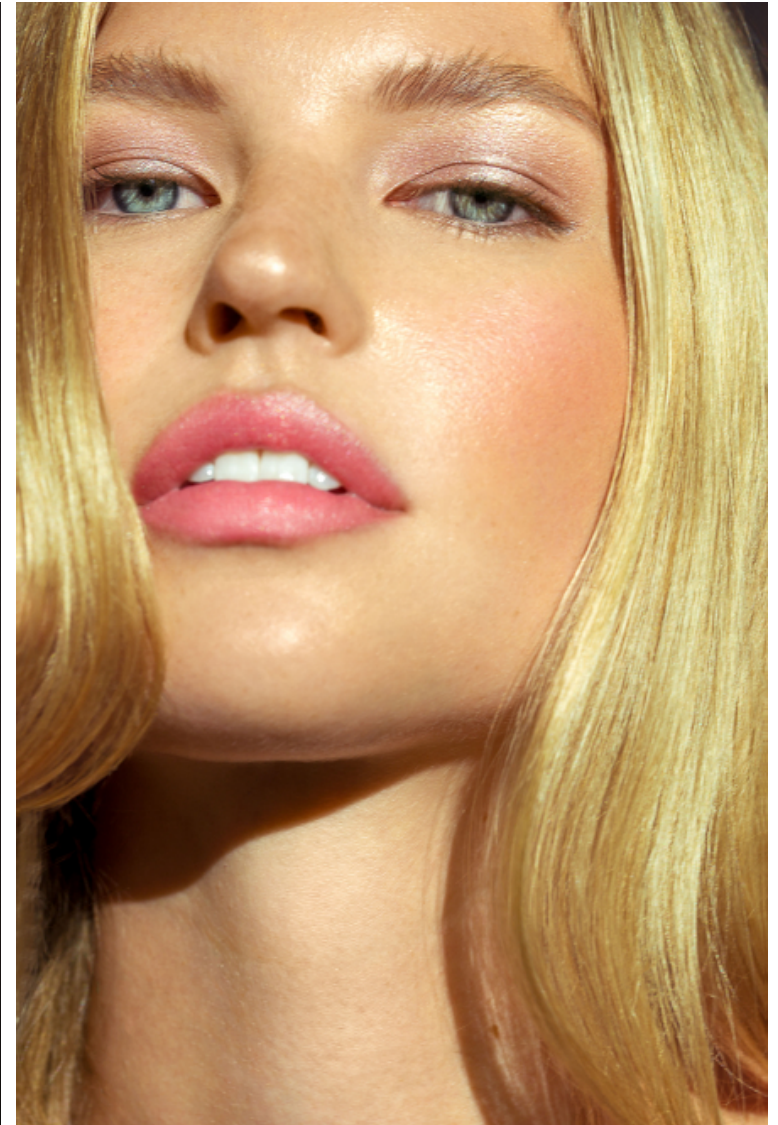

Select

MODEL MANAGEMENT

500 Bishop St NW SUITE A-2, Atlanta, 30318, Georgia, United States
Phone: (404) 872-7444 **Fax:** (404) 874-1526 **Email:** info.atlanta@selectmodel.com **Website:** <https://selectmodel.com/>

Christina Wiltjer

Height 178cm / 5' 10.0"

Size EU/US 32 / 2

Bust 81cm / 32"

Waist 64cm / 25"

Hips 89cm / 35"

Shoes EU/US/UK 40 / 9 / 7

Eyes Blue

Hair Blond

Cup B