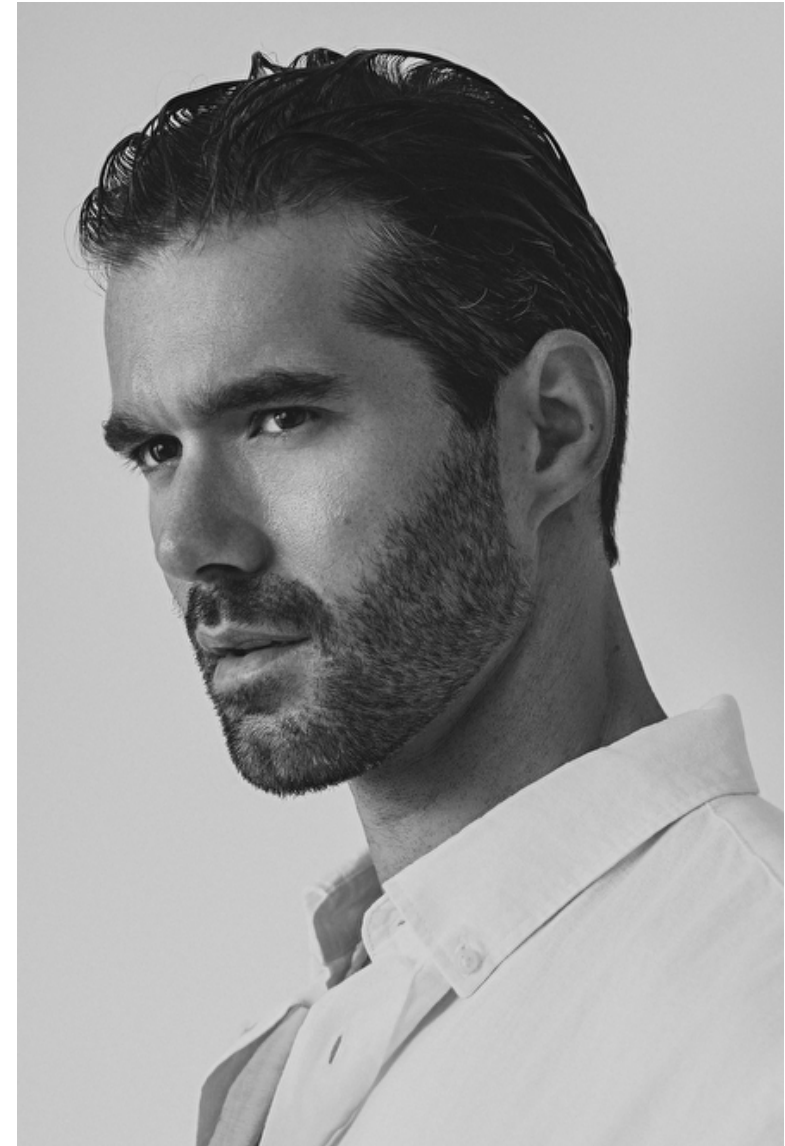

Christopher LeBlanc

Height 183cm / 6' 0.0"

Chest 96cm / 38"

Waist 81cm / 32"

Hips 97cm / 38"

Shoes EU/US/UK 41.5 / 9 / 7.5

Eyes Brown

Hair Brown

Inseam 79cm / 31"

Suit size 48cm / 38"

Suit cut Regular