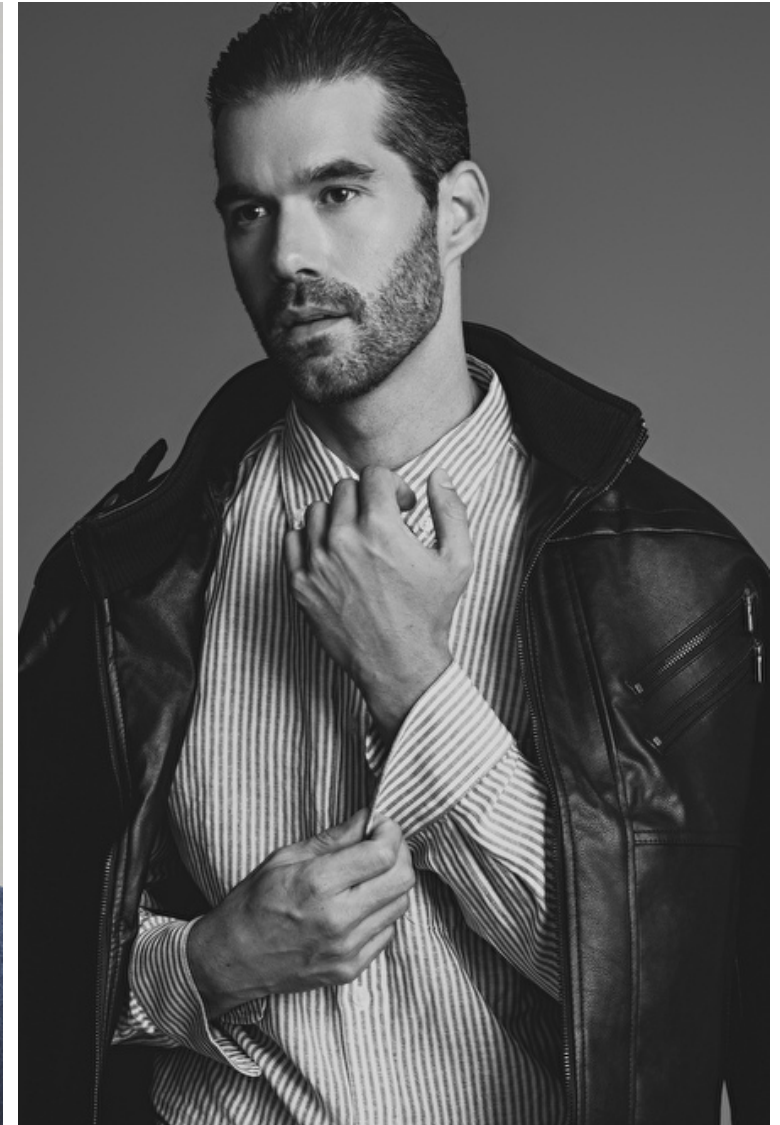

Select

MODEL MANAGEMENT

500 Bishop St NW SUITE A-2, Atlanta, 30318, Georgia, United States
Email: info.atlanta@selectmodel.com Website: <https://selectmodel.com/>

Christopher LeBlanc

Height 183cm / 6' 0.0"

Chest 96cm / 38"

Waist 81cm / 32"

Hips 97cm / 38"

Shoes EU/US/UK 41.5 / 9 / 7.5

Eyes Brown

Hair Brown

Inseam 79cm / 31"

Suit size 48cm / 38"

Suit cut Regular