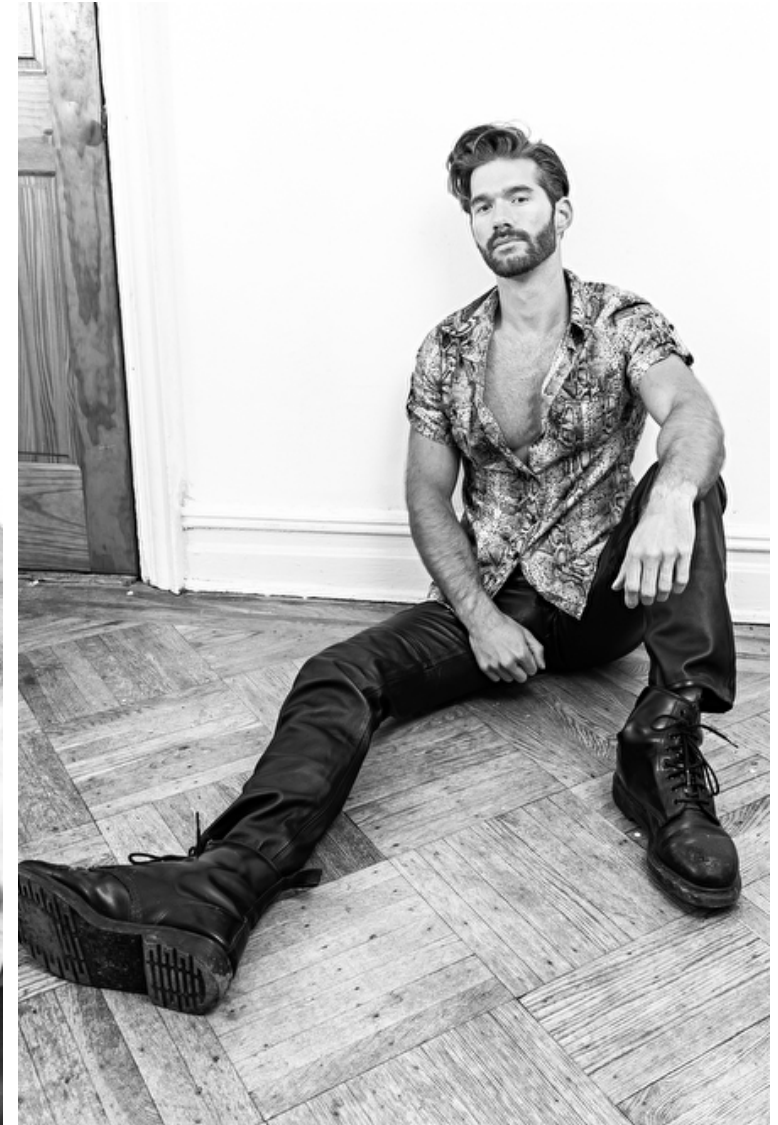

Select

MODEL MANAGEMENT

500 Bishop St NW SUITE A-2, Atlanta, 30318, Georgia, United States
Phone: (404) 872-7444 Fax: (404) 874-1526 Email: info.atlanta@selectmodel.com Website: <https://selectmodel.com/>

Christopher LeBlanc

Height 183cm / 6' 0.0"

Chest 96cm / 38"

Waist 79cm / 31"

Hips 97cm / 38"

Shoes EU/US/UK 41.5 / 9 / 7.5

Eyes Brown

Hair Brown

Inseam 79cm / 31"

Suit size 48cm / 38"

Suit cut Regular