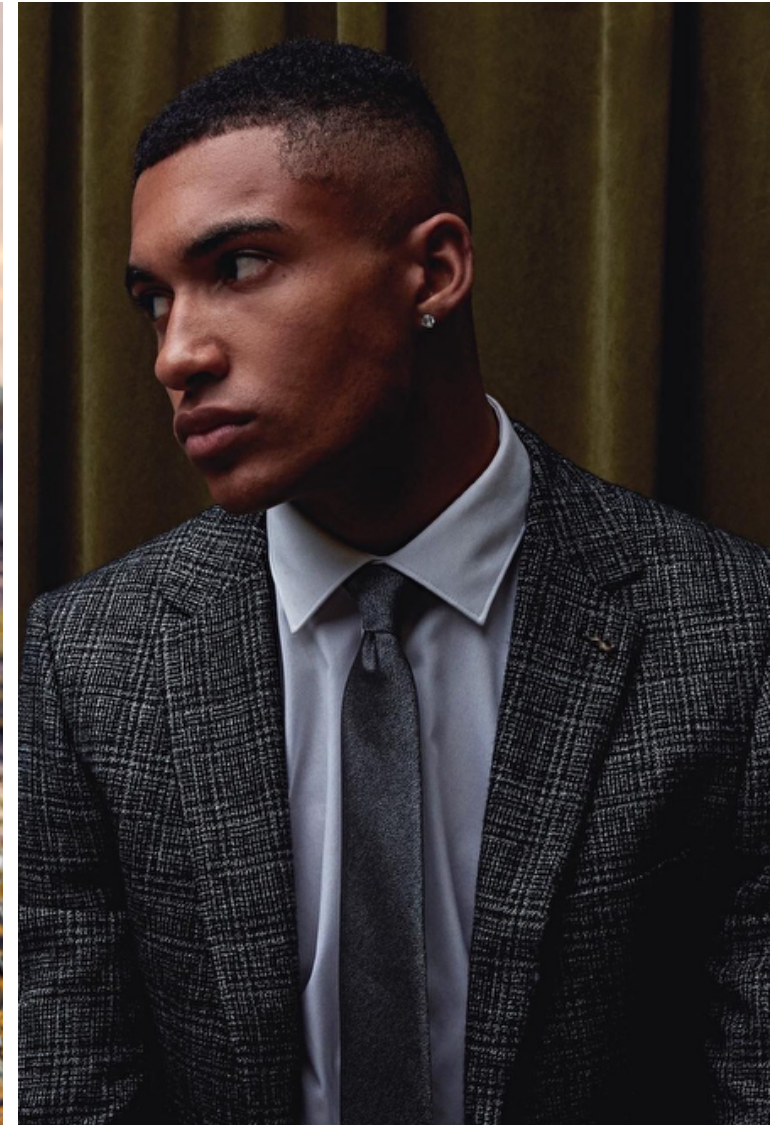

Select

MODEL MANAGEMENT

500 Bishop St NW SUITE A-2, Atlanta, 30318, Georgia, United States
Phone: (404) 872-7444 **Fax:** (404) 874-1526 **Email:** info.atlanta@selectmodel.com **Website:** <https://selectmodel.com/>

Ciaran Perry

Height 190cm / 6' 3.0"

Waist 76cm / 30"

Shoes EU/US/UK 44.5 / 11.5 /
10

Eyes Brown

Hair Black

Inseam 92cm / 36"

Neck 39cm / 15.5"

Suit size 48cm / 38"

Suit cut Long