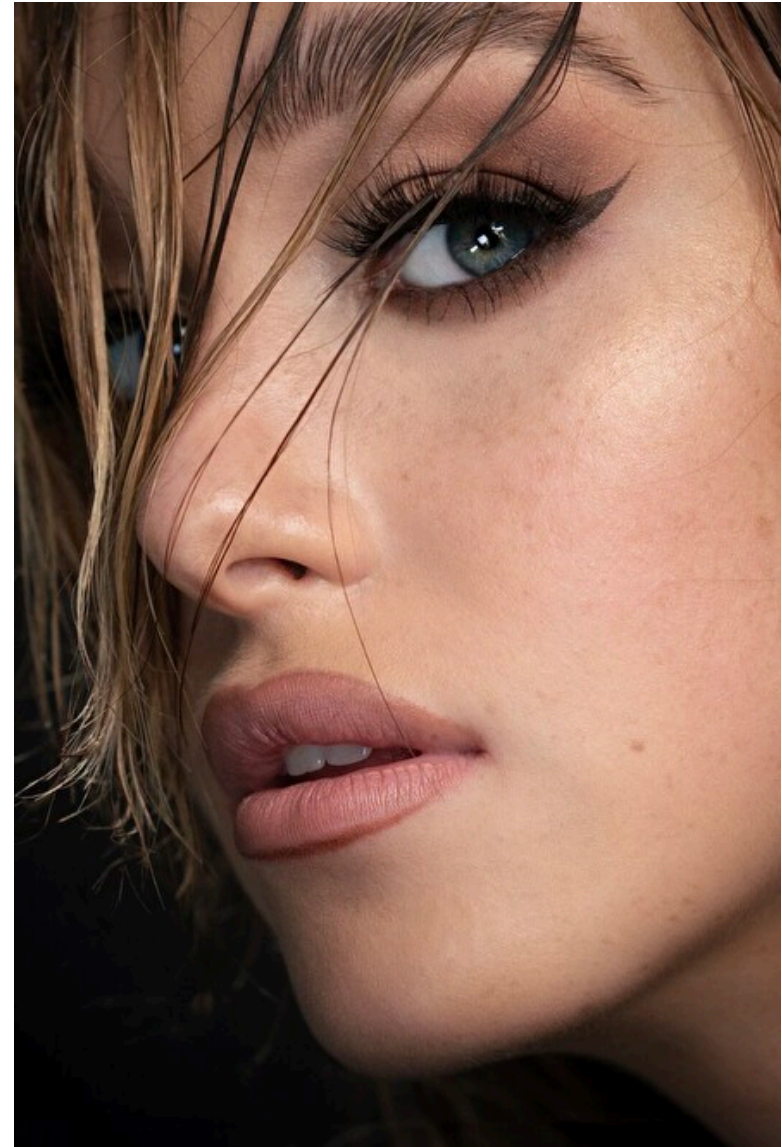

## Clancey Coley

Height 178cm / 5' 10.0"

Bust 81cm / 32"

Waist 66cm / 26"

Hips 96cm / 38"

Shoes EU/US/UK 39 / 8 / 6

Eyes Blue

Hair Brown