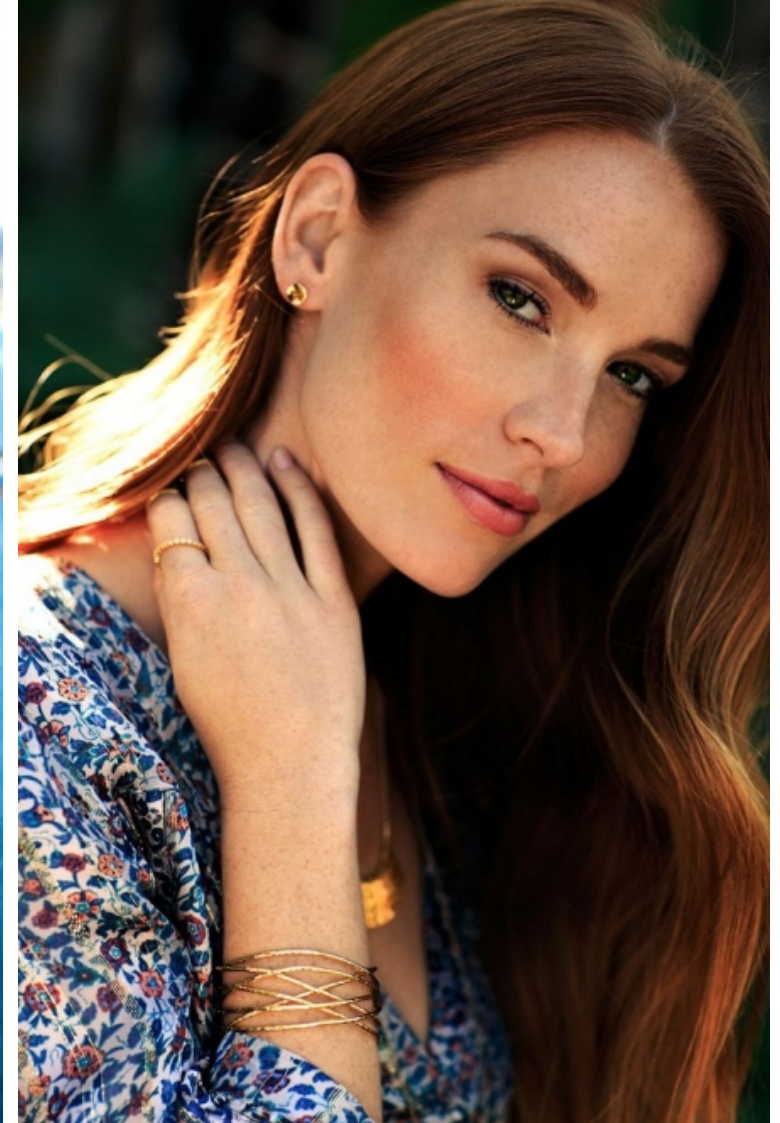

Bust 86cm / 34"

Waist 66cm / 26"

Hips 89cm / 35"

Shoes EU/US/UK 39 / 8 / 6

Eyes Hazel

Hair Red

Cup B

Select