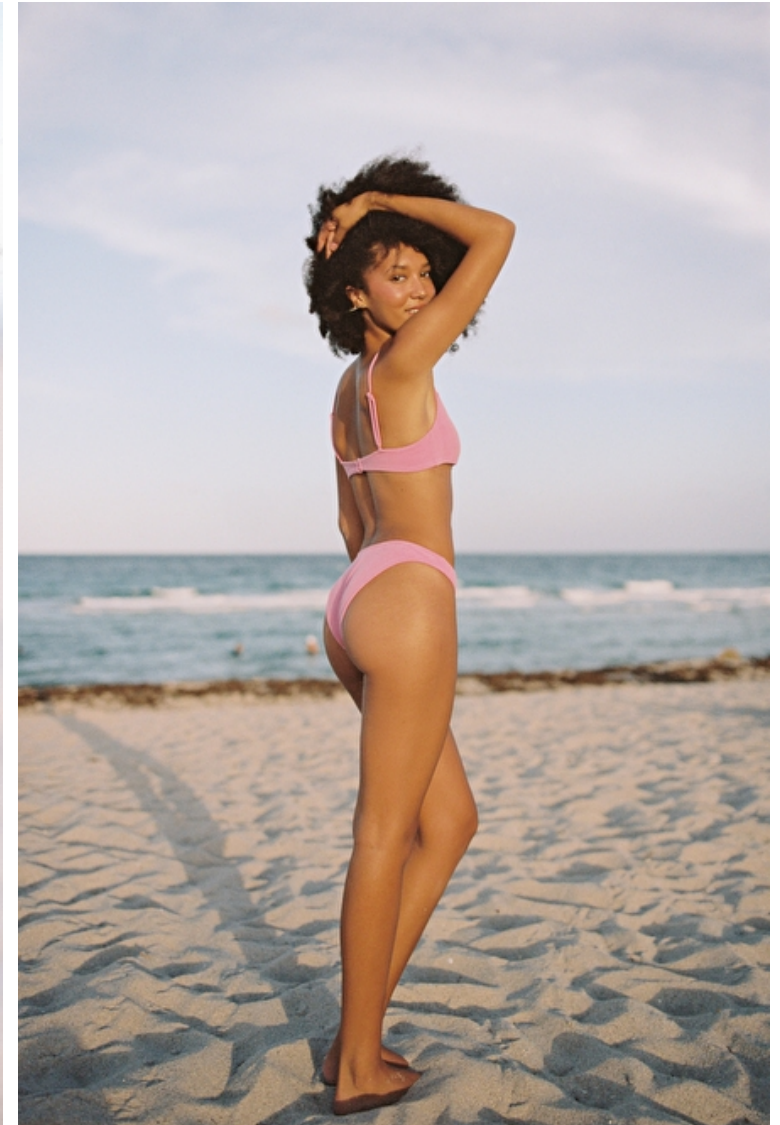

Select

MODEL MANAGEMENT

500 Bishop St NW SUITE A-2, Atlanta, 30318, Georgia, United States
Email: info.atlanta@selectmodel.com Website: <https://selectmodel.com/>

Clara

Height 174cm / 5' 8.5"

Size EU/US 32 / 2

Bust 81cm / 32"

Waist 63cm / 25"

Hips 91cm / 36"

Shoes EU/US/UK 39.5 / 8.5 / 6

Eyes Brown

Hair Brown