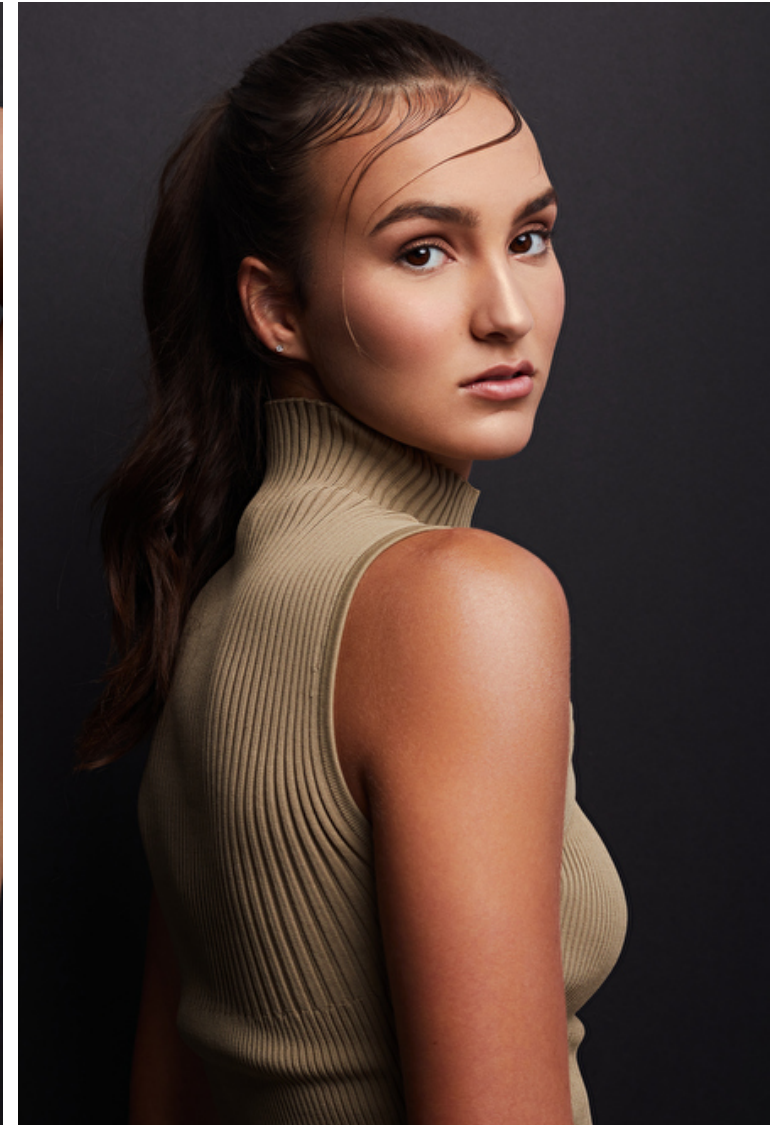

Coco Nichols

Height 178cm / 5' 10.0"

Bust 84cm / 33"

Waist 71cm / 28"

Hips 91cm / 36"

Shoes EU/US/UK 40 / 9 / 7

Eyes Brown

Hair Brown