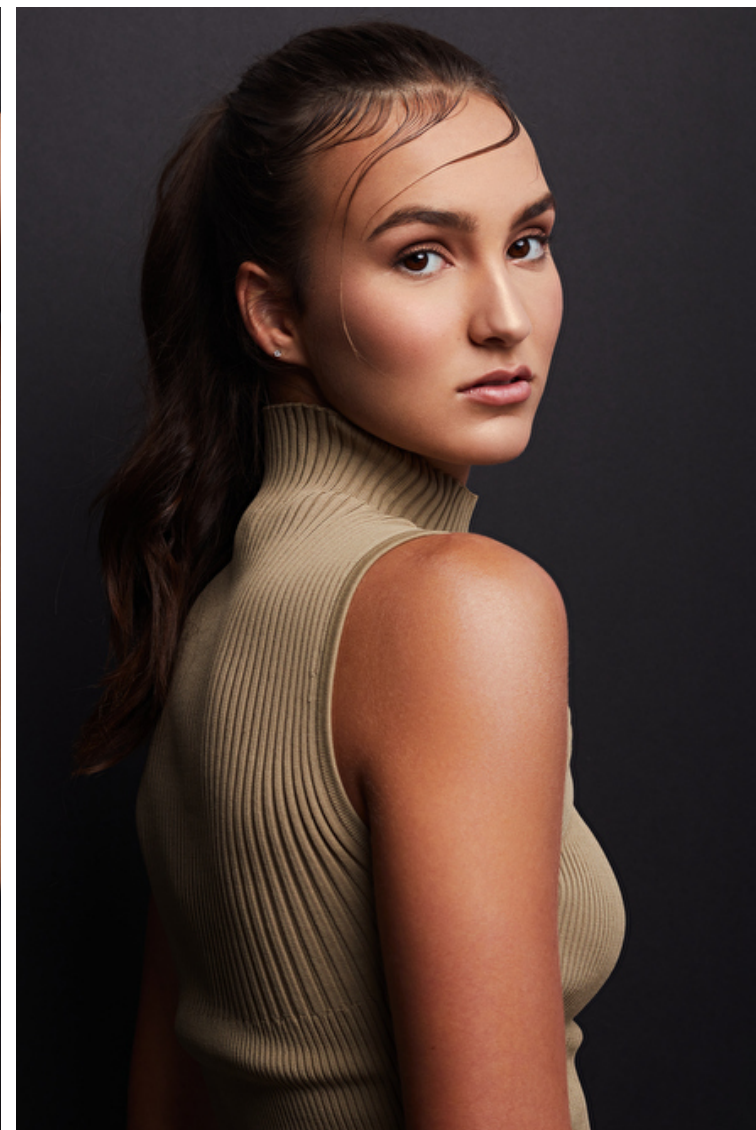

Coco Nichols

Height 178cm / 5' 10.0"

Bust 84cm / 33"

Waist 71cm / 28"

Hips 91cm / 36"

Shoes EU/US/UK 40 / 9 / 7

Eyes Brown

Hair Brown