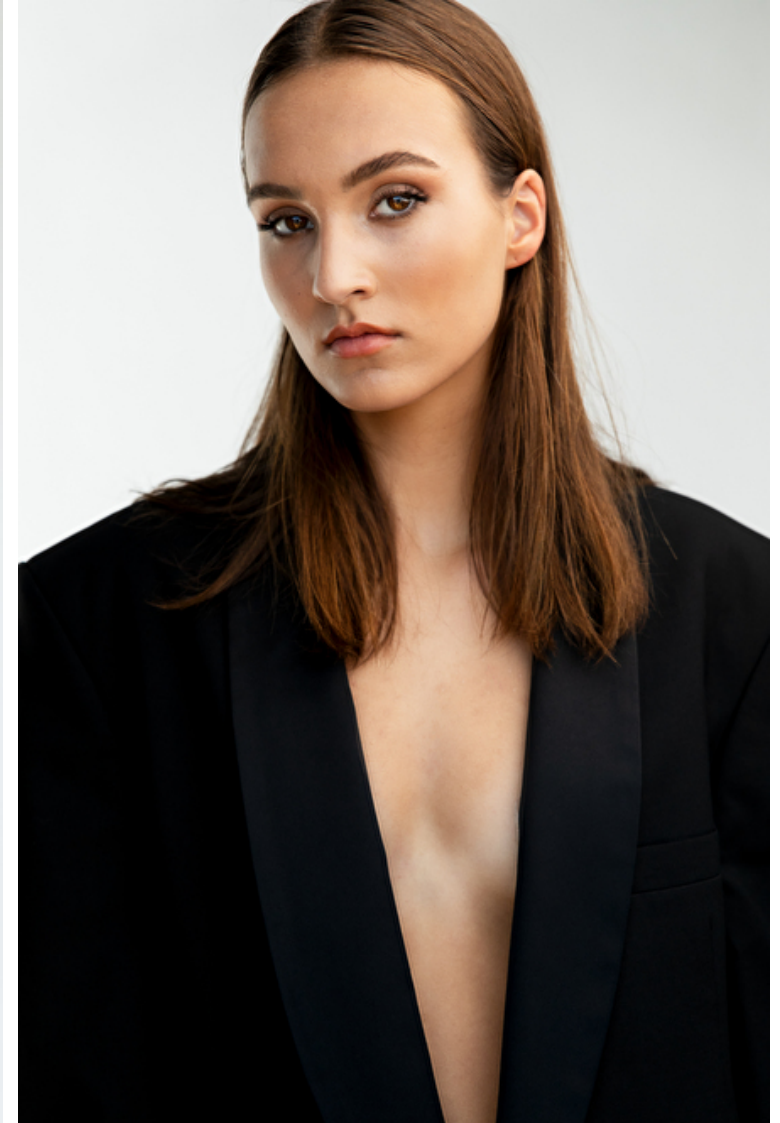

Coco Nichols

Height 178cm / 5' 10.0"

Bust 84cm / 33"

Waist 71cm / 28"

Hips 91cm / 36"

Shoes EU/US/UK 40 / 9 / 7

Eyes Brown

Hair Brown