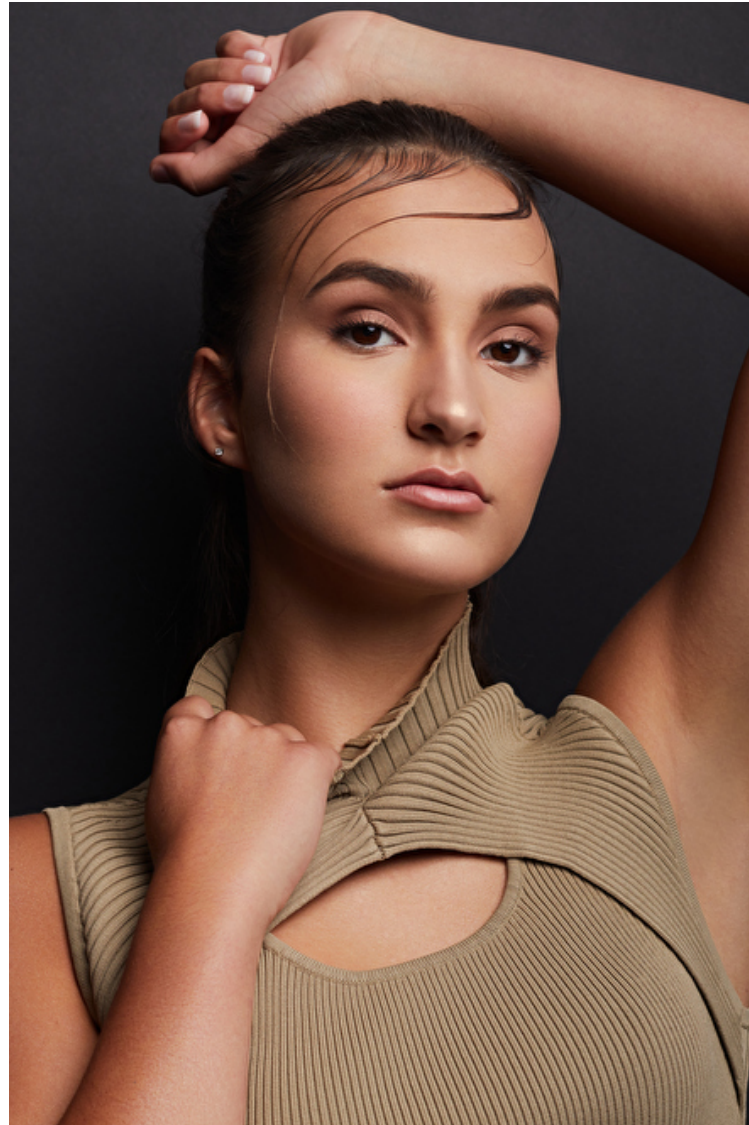

## Coco Nichols

Height 178cm / 5' 10.0"

Bust 84cm / 33"

Waist 71cm / 28"

Hips 91cm / 36"

Shoes EU/US/UK 40 / 9 / 7

Eyes Brown

Hair Brown