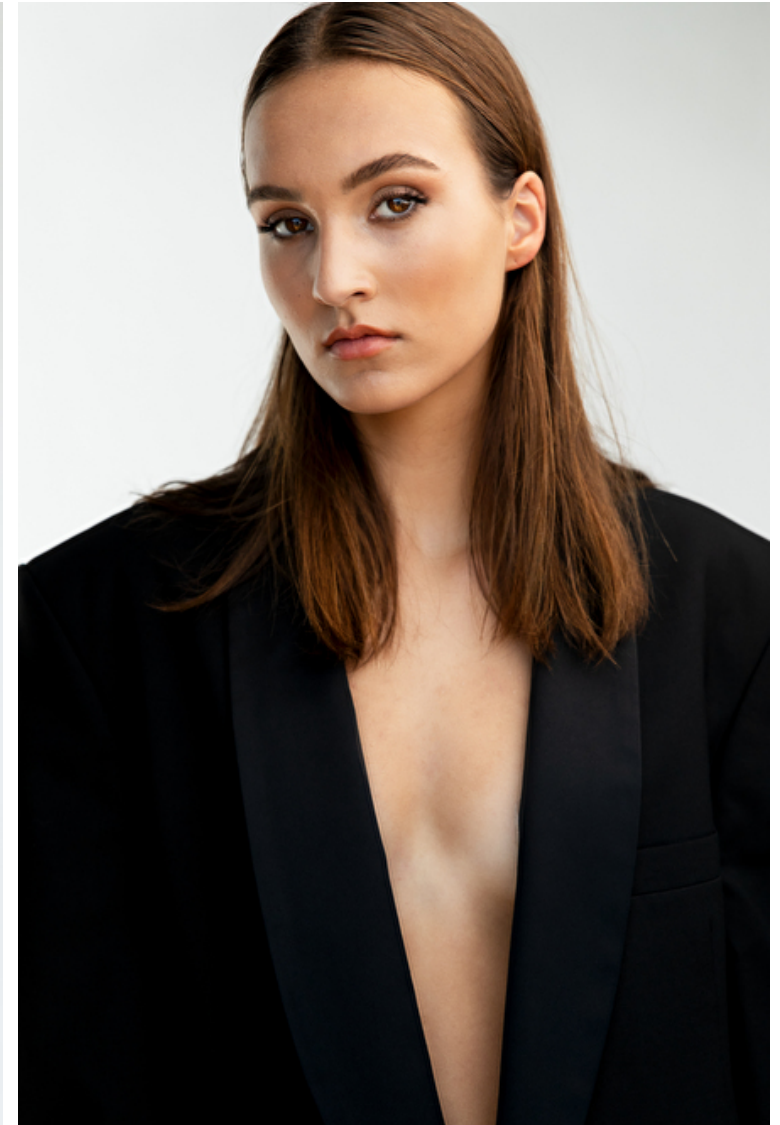

## Coco Nichols

Height 178cm / 5' 10.0"

Bust 84cm / 33"

Waist 71cm / 28"

Hips 91cm / 36"

Shoes EU/US/UK 40 / 9 / 7

Eyes Brown

Hair Brown