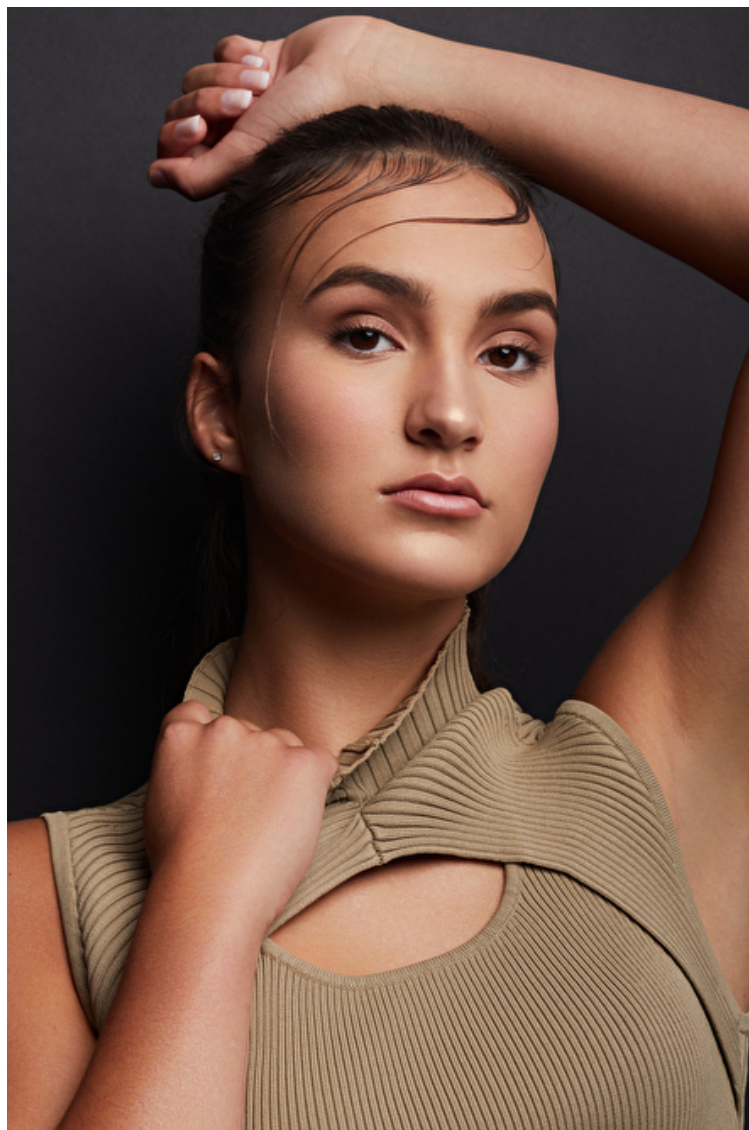

Coco Nichols

Height 178cm / 5' 10.0"

Bust 84cm / 33"

Waist 71cm / 28"

Hips 91cm / 36"

Shoes EU/US/UK 40 / 9 / 7

Eyes Brown

Hair Brown