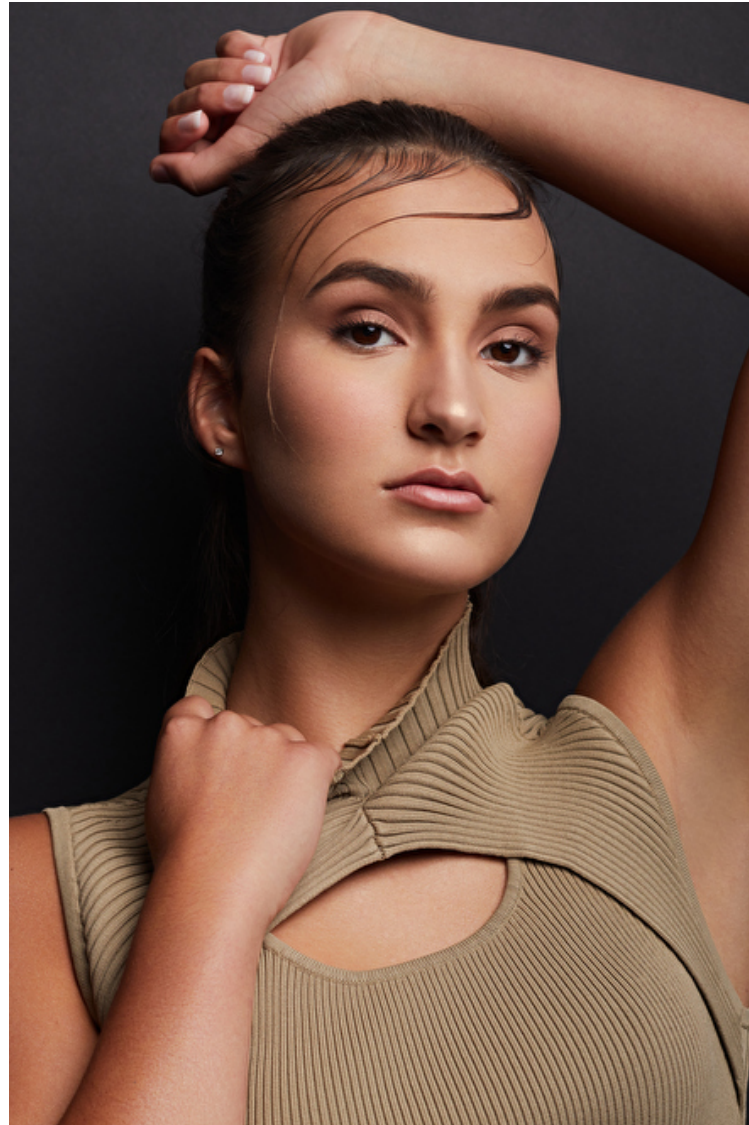

Coco Nichols

Height 178cm / 5' 10.0"

Bust 84cm / 33"

Waist 71cm / 28"

Hips 91cm / 36"

Shoes EU/US/UK 40 / 9 / 7

Eyes Brown

Hair Brown