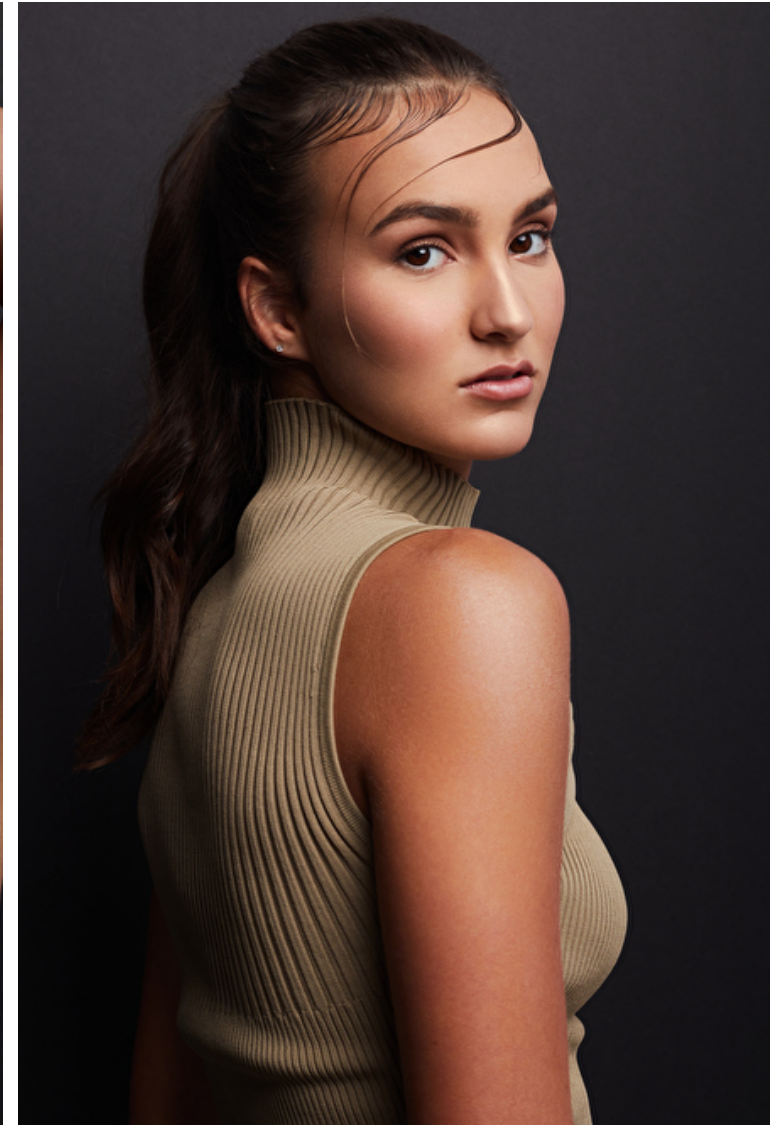

## Coco Nichols

Height 178cm / 5' 10.0"

Bust 84cm / 33"

Waist 71cm / 28"

Hips 91cm / 36"

Shoes EU/US/UK 40 / 9 / 7

Eyes Brown

Hair Brown