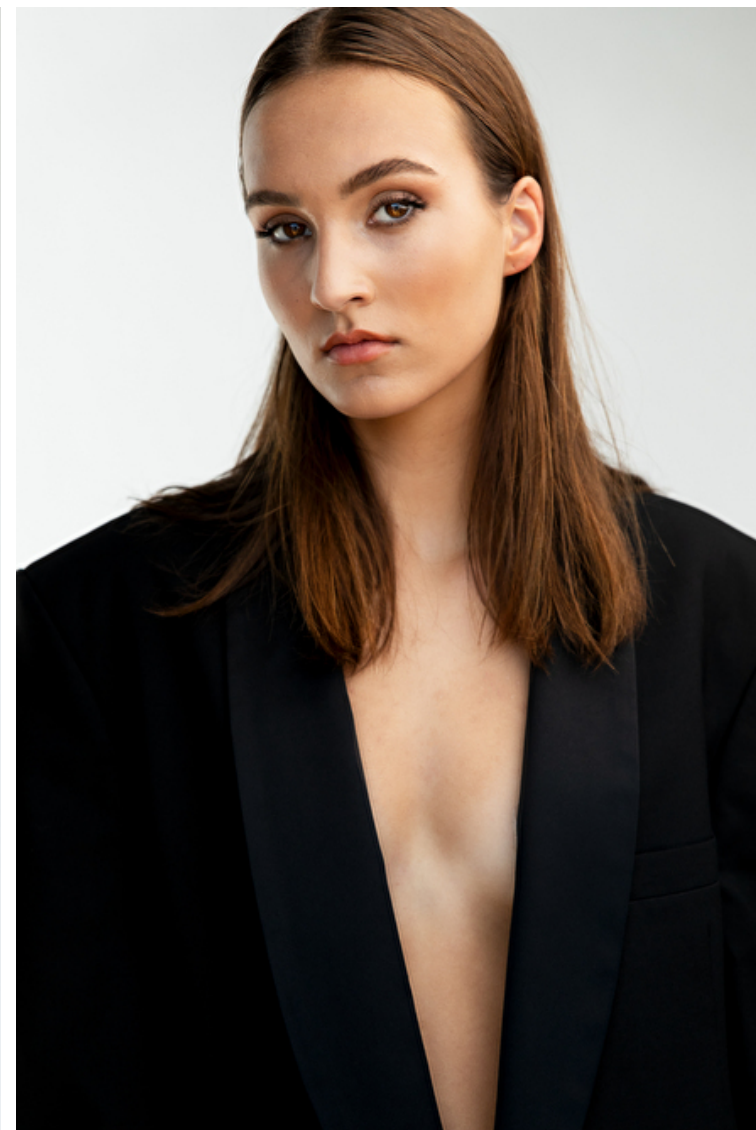

Waist 71cm / 28"

Hips 91cm / 36"

Shoes EU/US/UK 40 / 9 / 7

Eyes Brown

Hair Brown

Select

MODEL MANAGEMENT

500 Bishop St NW SUITE A-2, Atlanta, 30318, Georgia, United States
Email: info.atlanta@selectmodel.com Website: <https://selectmodel.com/>