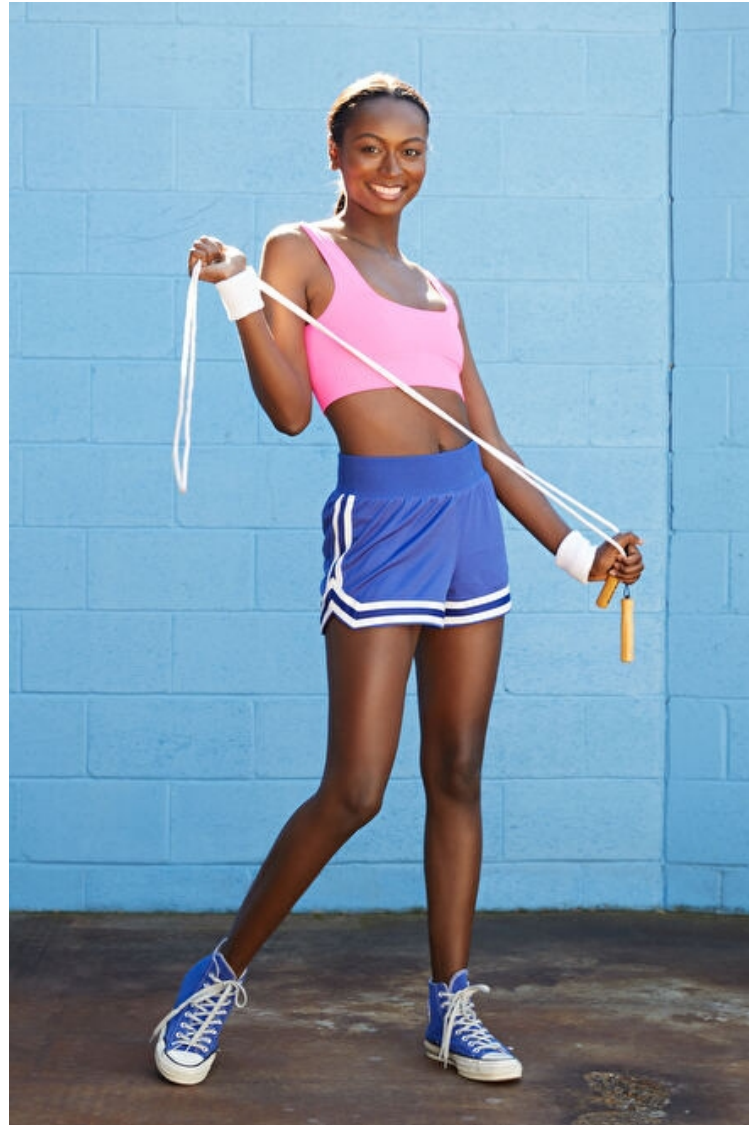

Cymone Sanders

Height 178cm / 5' 10.0"

Size EU/US 34 / 4

Waist 66cm / 26"

Hips 91cm / 36"

Shoes EU/US/UK 39.5 / 8.5 / 6

Eyes Brown

Hair Dark brown

Bust 86cm / 34"

Cup A