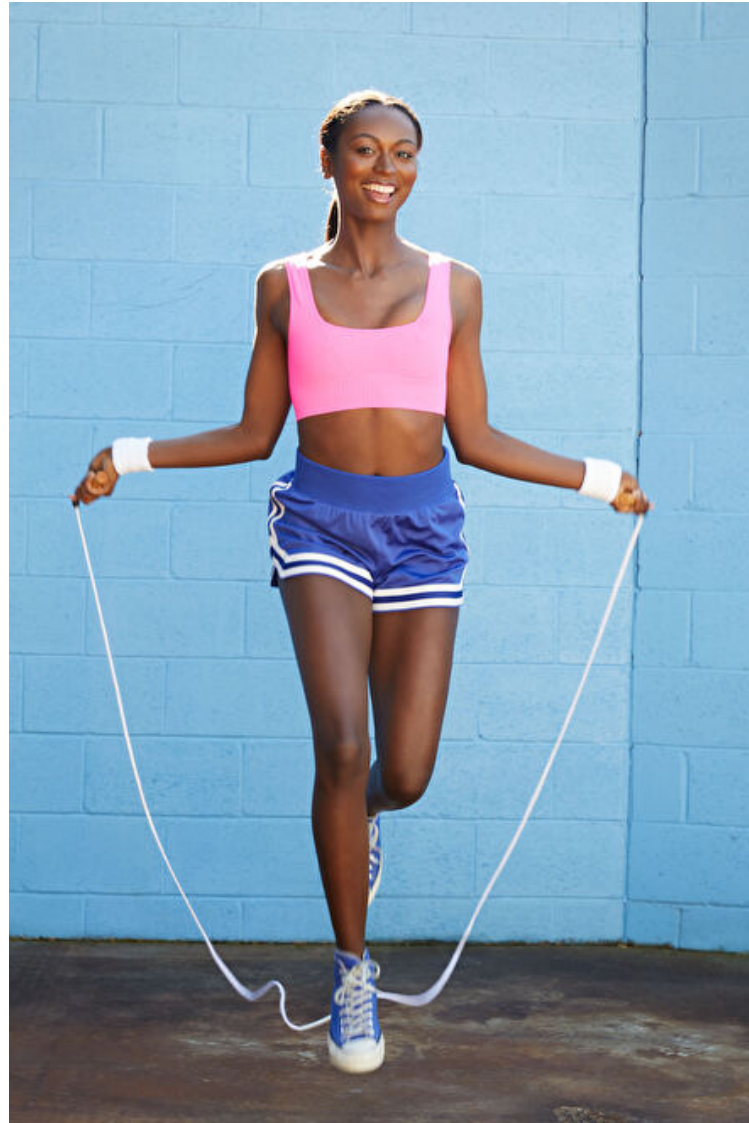

Cymone Sanders

Height 178cm / 5' 10.0"

Size EU/US 34 / 4

Waist 66cm / 26"

Hips 91cm / 36"

Shoes EU/US/UK 39.5 / 8.5 / 6

Eyes Brown

Hair Dark brown

Bust 86cm / 34"

Cup A