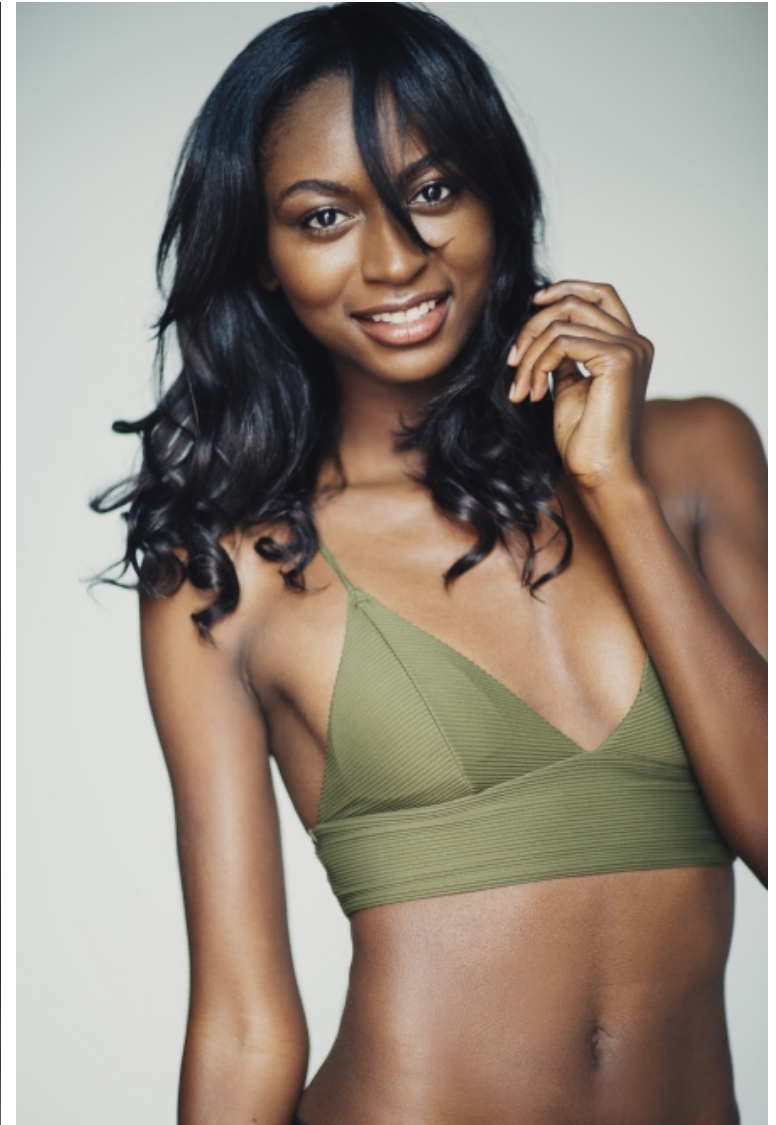

Waist 66cm / 26"

Hips 91cm / 36"

Shoes EU/US/UK 39.5 / 8.5 / 6

Eyes Brown

Hair Dark brown

Bust 86cm / 34"

Cup A

Select