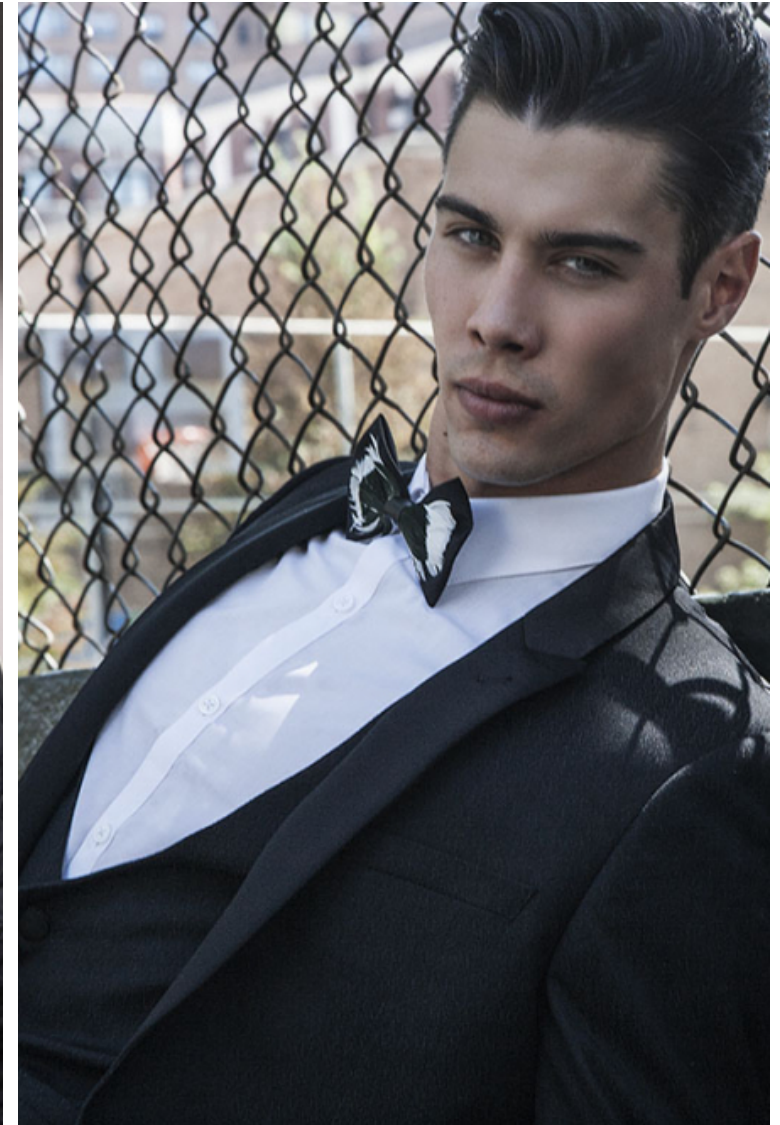

Select

MODEL MANAGEMENT

500 Bishop St NW SUITE A-2, Atlanta, 30318, Georgia, United States

Phone: (404) 872-7444 Fax: (404) 874-1526 Email: info.atlanta@selectmodel.com Website: <https://selectmodel.com/>

Daniel Collado

Height 188cm / 6' 2.0"

Chest 101cm / 40"

Waist 81cm / 32"

Shoes EU/US/UK 46.5 / 13 / 11

Eyes Hazel

Hair Black

Inseam 81cm / 32"

Neck 39cm / 15.5"

Sleeve 86cm / 34"

Suit size 50cm / 40"

Suit cut Long