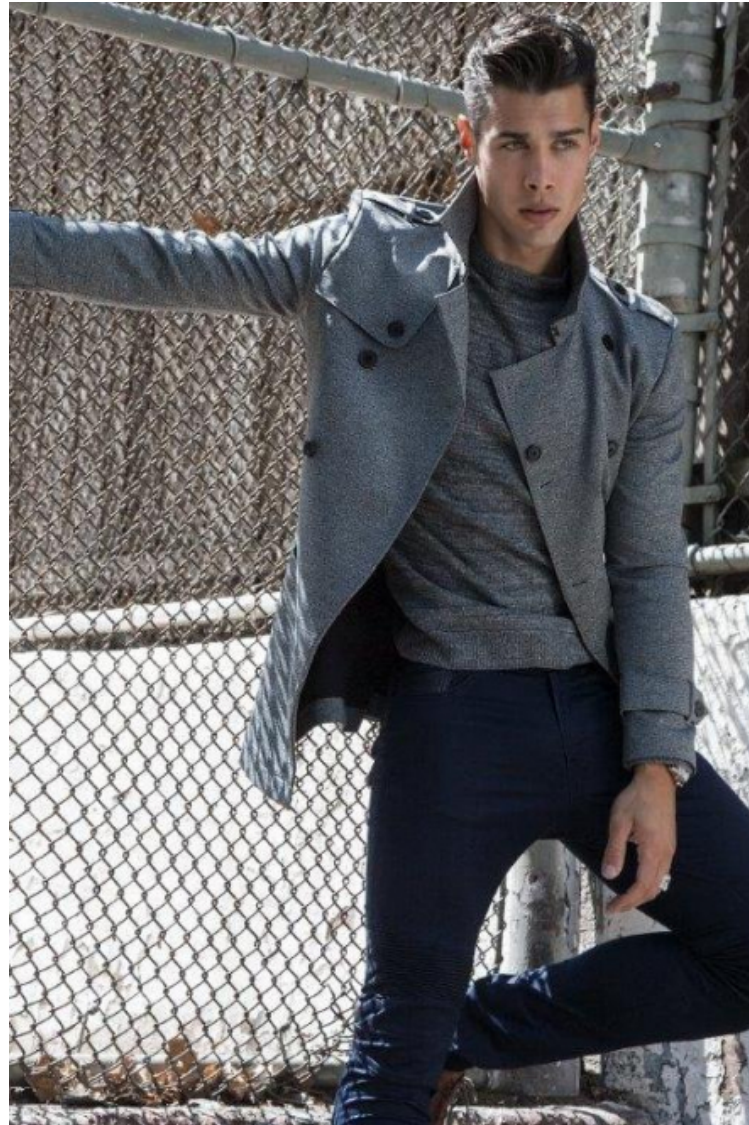

Select

MODEL MANAGEMENT

500 Bishop St NW SUITE A-2, Atlanta, 30318, Georgia, United States
Phone: (404) 872-7444 **Fax:** (404) 874-1526 **Email:** info.atlanta@selectmodel.com **Website:** <https://selectmodel.com/>

Daniel Collado

Height 188cm / 6' 2.0"

Chest 101cm / 40"

Waist 81cm / 32"

Shoes EU/US/UK 46.5 / 13 / 11

Eyes Hazel

Hair Black

Inseam 81cm / 32"

Neck 39cm / 15.5"

Sleeve 86cm / 34"

Suit size 50cm / 40"

Suit cut Long