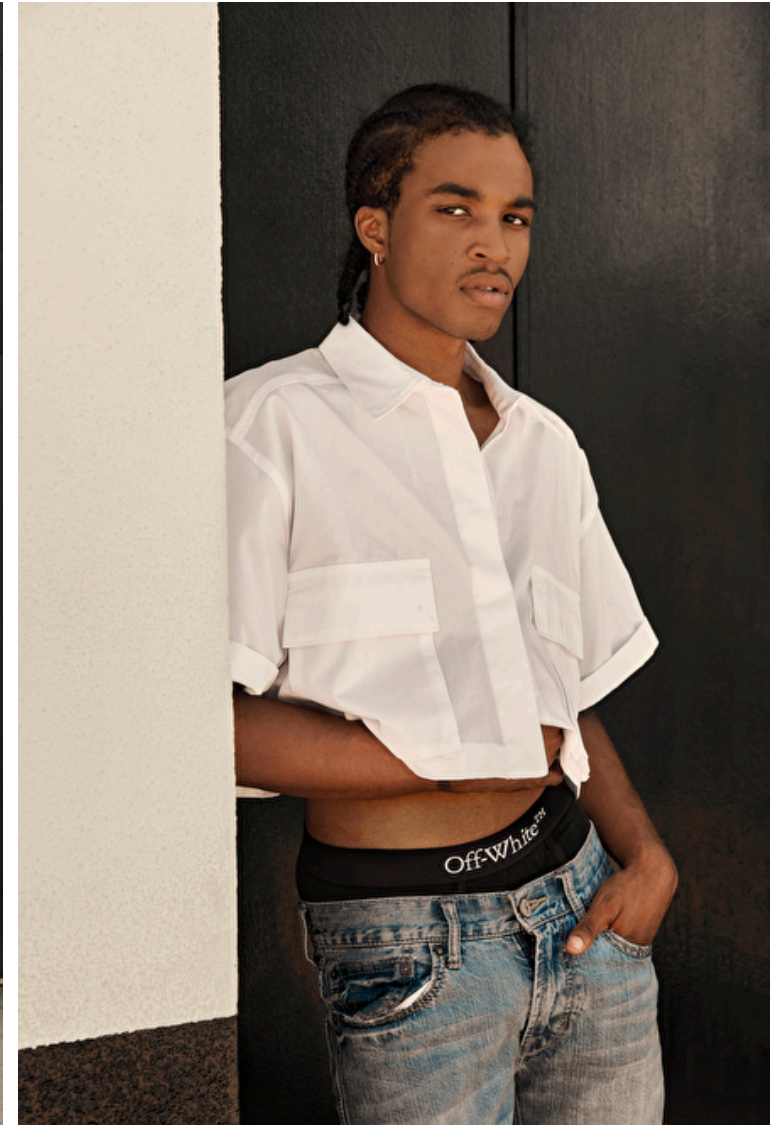

Select

MODEL MANAGEMENT

500 Bishop St NW SUITE A-2, Atlanta, 30318, Georgia, United States

Phone: (404) 872-7444 Fax: (404) 874-1526 Email: info.atlanta@selectmodel.com Website: <https://selectmodel.com/>

Davir

Height 183cm / 6' 0.0"

Waist 81cm / 32"

Shoes EU/US/UK 42.5 / 10 / 8.5

Eyes Brown

Hair Black

Inseam 81cm / 32"

Neck 41cm / 16"

Sleeve 89cm / 35"

Suit size 46cm / 36"