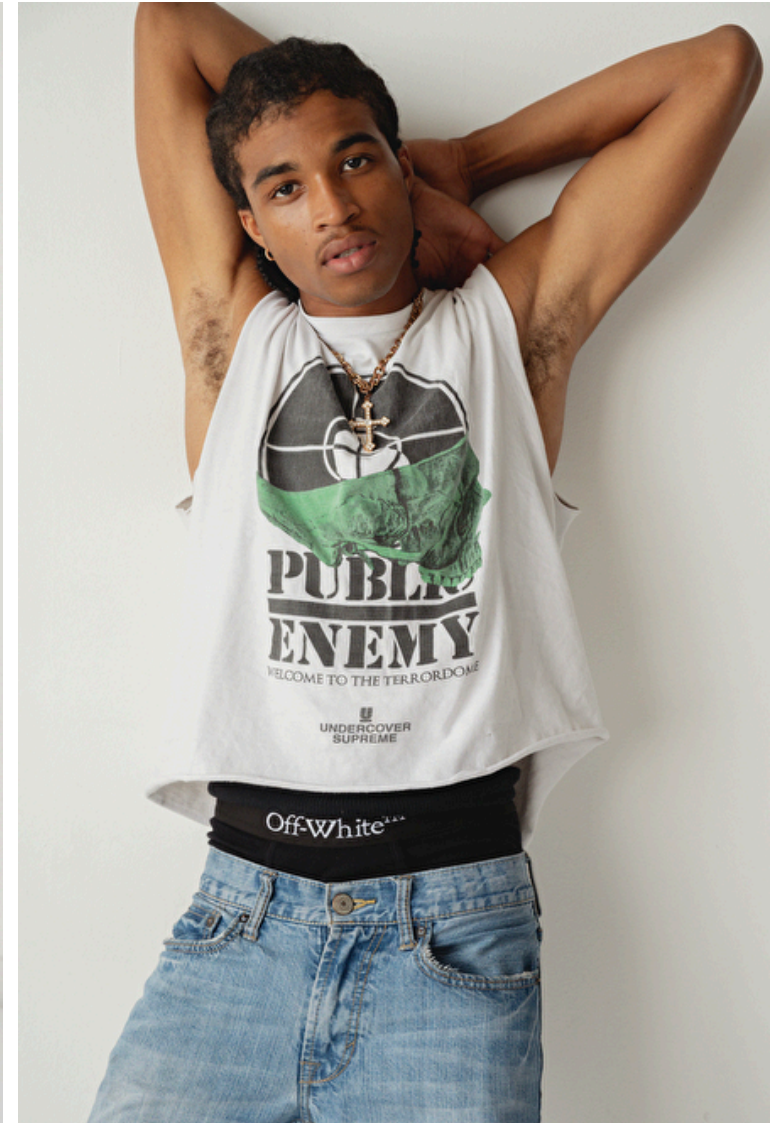

Select

MODEL MANAGEMENT

500 Bishop St NW SUITE A-2, Atlanta, 30318, Georgia, United States
Phone: (404) 872-7444 **Fax:** (404) 874-1526 **Email:** info.atlanta@selectmodel.com **Website:** <https://selectmodel.com/>

Davir

Height 183cm / 6' 0.0"

Waist 81cm / 32"

Shoes EU/US/UK 42.5 / 10 / 8.5

Eyes Brown

Hair Black

Inseam 81cm / 32"

Neck 41cm / 16"

Sleeve 89cm / 35"

Suit size 46cm / 36"