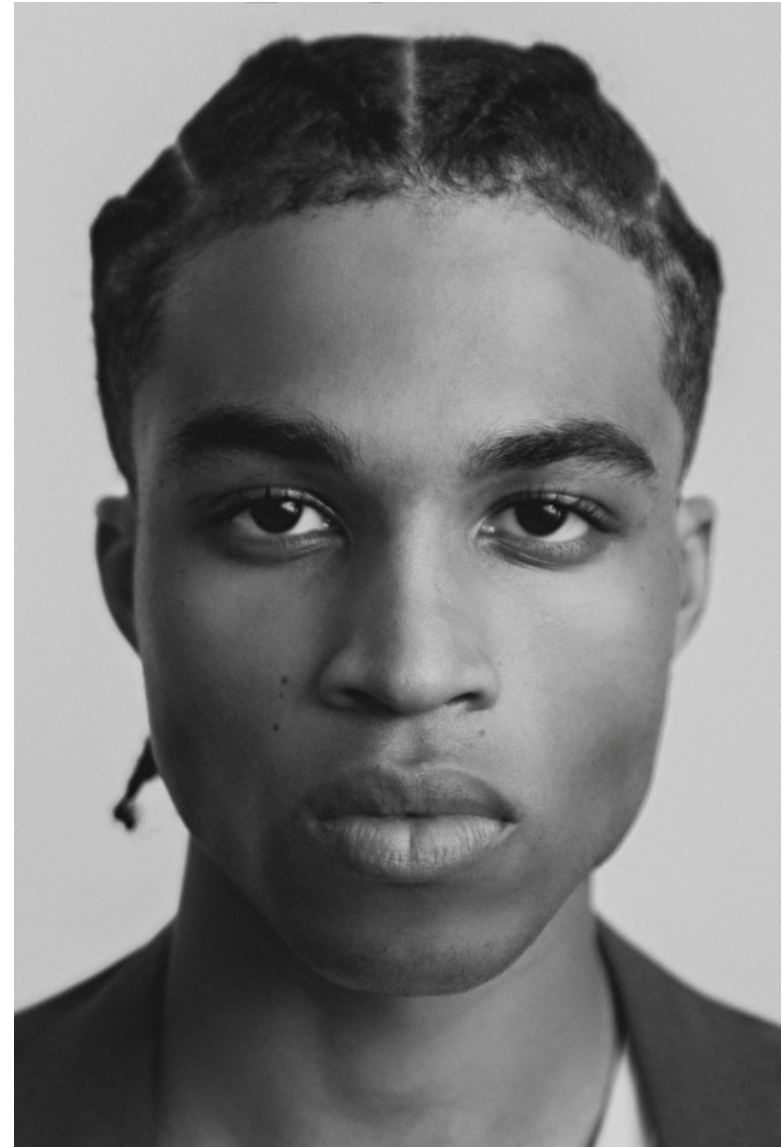

Select

MODEL MANAGEMENT

500 Bishop St NW SUITE A-2, Atlanta, 30318, Georgia, United States

Phone: (404) 872-7444 **Fax:** (404) 874-1526 **Email:** info.atlanta@selectmodel.com **Website:** <https://selectmodel.com/>

Davir

Height 183cm / 6' 0.0"

Waist 81cm / 32"

Shoes EU/US/UK 42.5 / 10 / 8.5

Eyes Brown

Hair Black

Inseam 81cm / 32"

Neck 41cm / 16"

Sleeve 89cm / 35"

Suit size 46cm / 36"