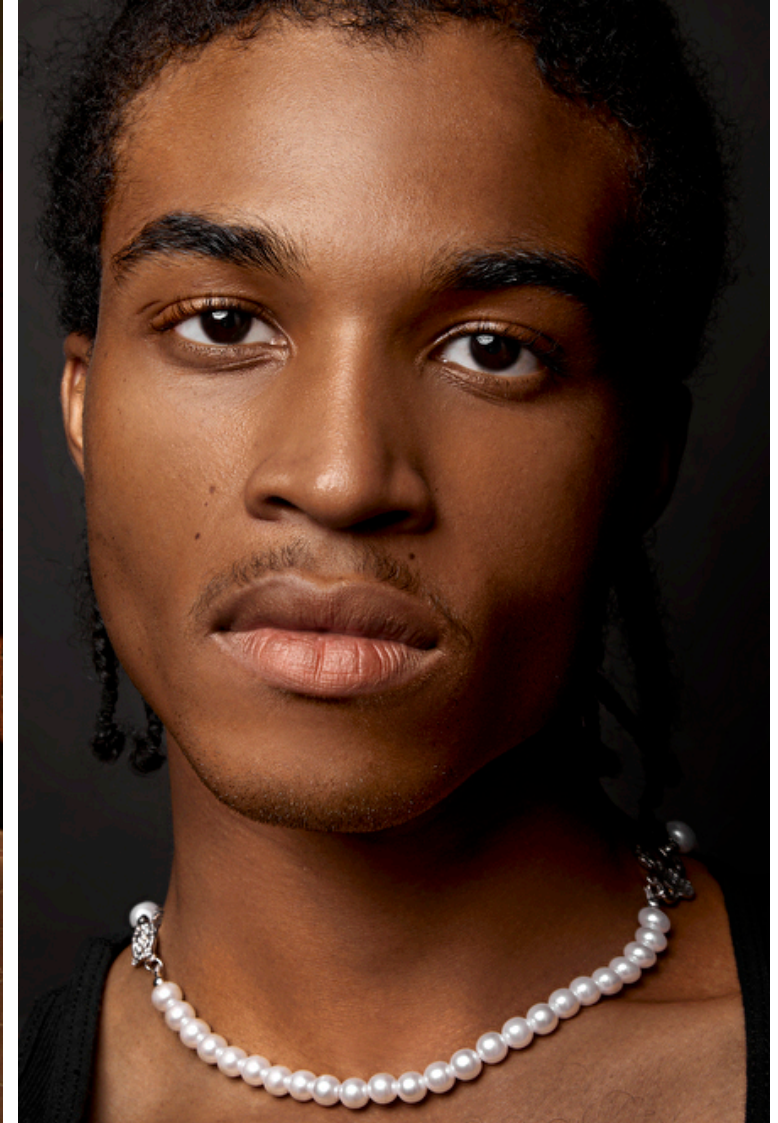

Select

MODEL MANAGEMENT

500 Bishop St NW SUITE A-2, Atlanta, 30318, Georgia, United States

Phone: (404) 872-7444 Fax: (404) 874-1526 Email: info.atlanta@selectmodel.com Website: <https://selectmodel.com/>

Davir

Height 183cm / 6' 0.0"

Waist 81cm / 32"

Shoes EU/US/UK 42.5 / 10 / 8.5

Eyes Brown

Hair Black

Inseam 81cm / 32"

Neck 41cm / 16"

Sleeve 89cm / 35"

Suit size 46cm / 36"