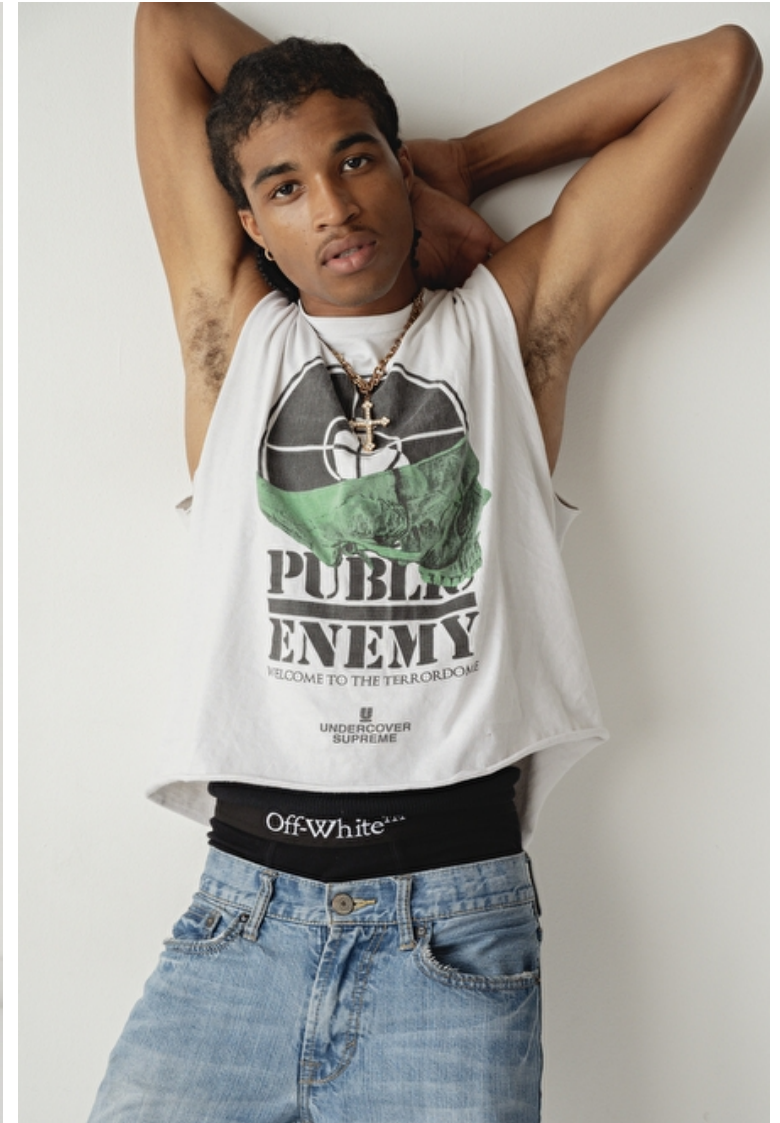

Eyes Brown

Hair Black

Inseam 81cm / 32"

Neck 41cm / 16"

Sleeve 89cm / 35"

Suit size 46cm / 36"

Select

MODEL MANAGEMENT