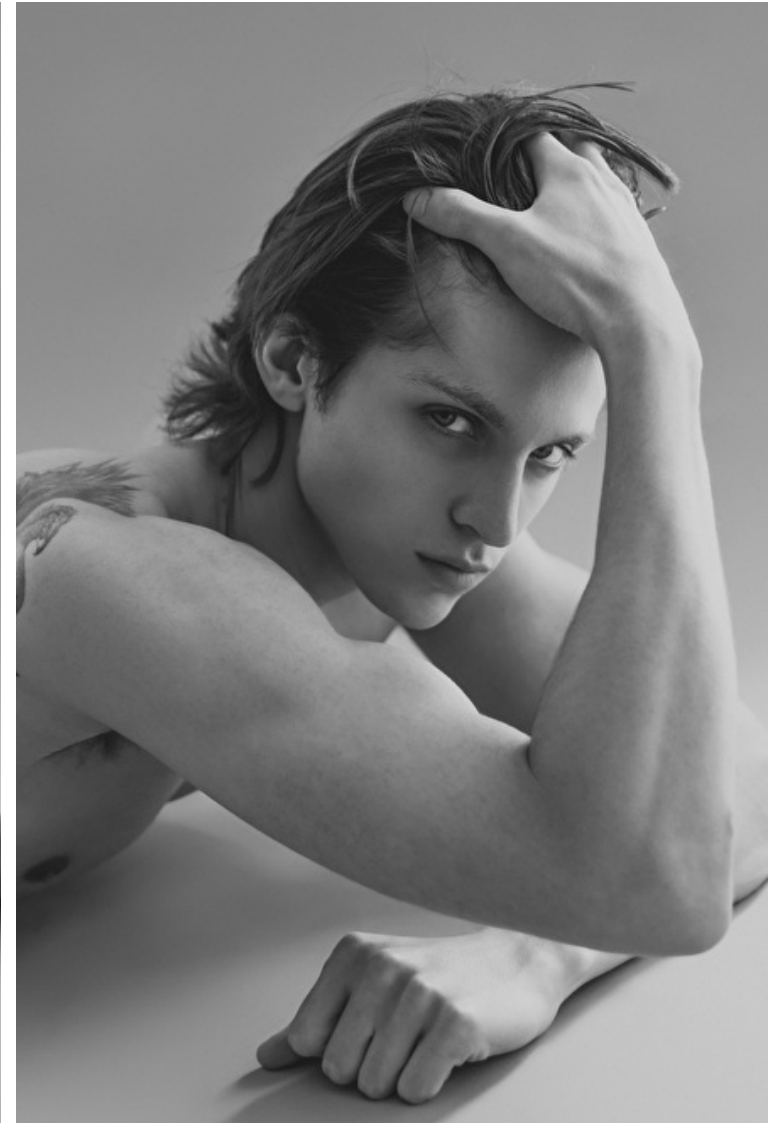

Select

MODEL MANAGEMENT

500 Bishop St NW SUITE A-2, Atlanta, 30318, Georgia, United States
Email: info.atlanta@selectmodel.com Website: <https://selectmodel.com/>

Davis Griffin

Height 181cm / 5' 11.5"

Chest 94cm / 37"

Waist 78cm / 30.5"

Shoes EU/US/UK 45 / 12 / 10.5

Eyes Hazel

Hair Brown

Inseam 79cm / 31"

Neck 41cm / 16"

Sleeve 71cm / 28"

Suit size 52cm / 42"

Suit cut Regular