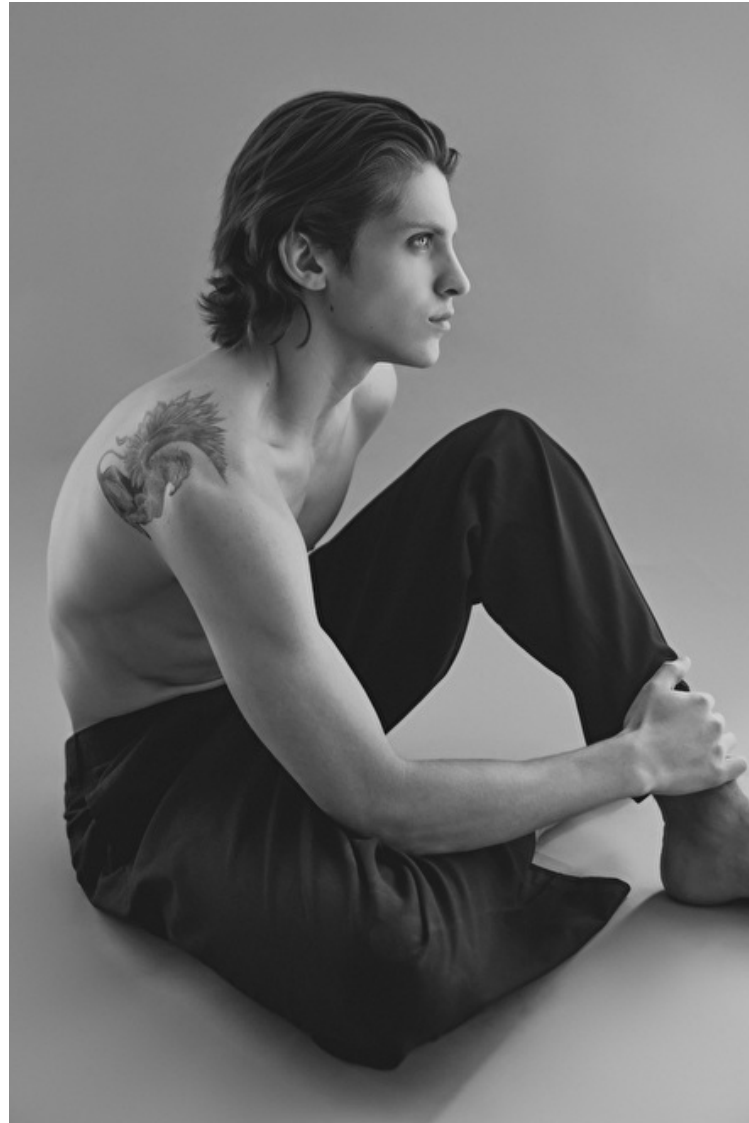

Waist 78cm / 30.5"

Shoes EU/US/UK 45 / 12 / 10.5

Eyes Hazel

Hair Brown

Inseam 79cm / 31"

Neck 41cm / 16"

Sleeve 71cm / 28"

Suit size 52cm / 42"

Suit cut Regular

Davis Griffin

Height 181cm / 5' 11.5"

Chest 94cm / 37"

Waist 78cm / 30.5"

Shoes EU/US/UK 45 / 12 / 10.5

Eyes Hazel

Hair Brown