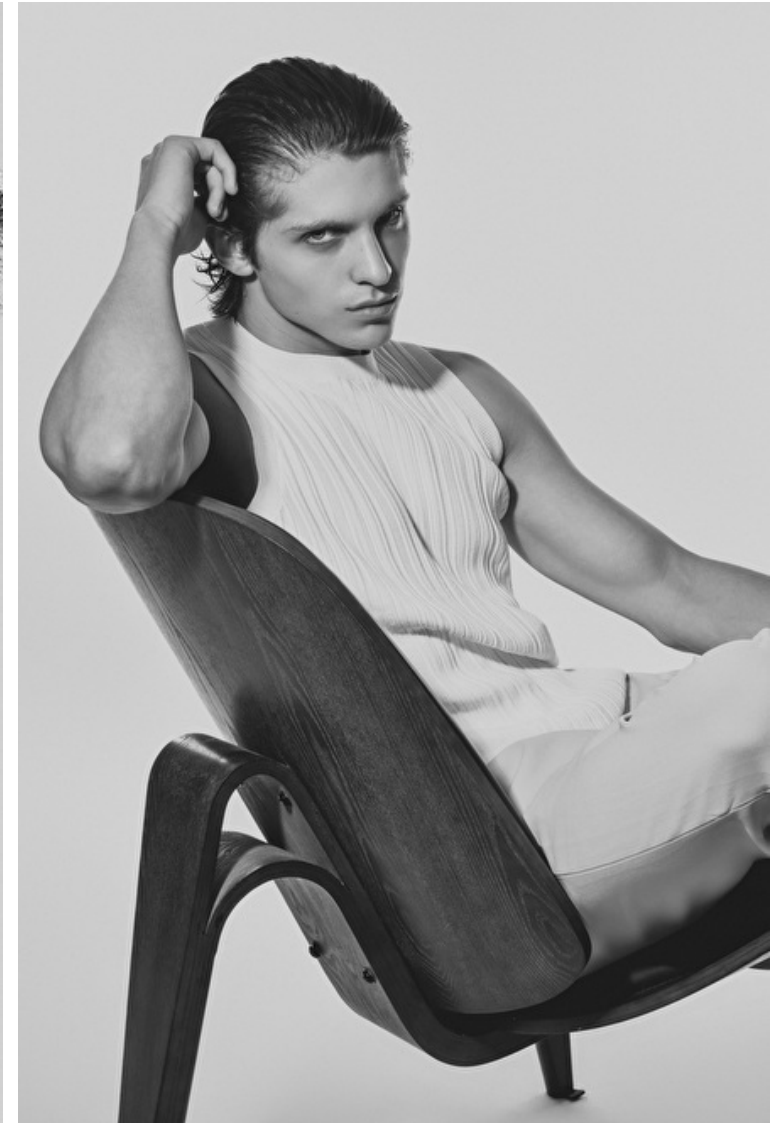

Select

MODEL MANAGEMENT

500 Bishop St NW SUITE A-2, Atlanta, 30318, Georgia, United States
Email: info.atlanta@selectmodel.com Website: <https://selectmodel.com/>

Davis Griffin

Height 181cm / 5' 11.5"

Chest 94cm / 37"

Waist 78cm / 30.5"

Shoes EU/US/UK 45 / 12 / 10.5

Eyes Hazel

Hair Brown

Inseam 79cm / 31"

Neck 41cm / 16"

Sleeve 71cm / 28"

Suit size 52cm / 42"

Suit cut Regular