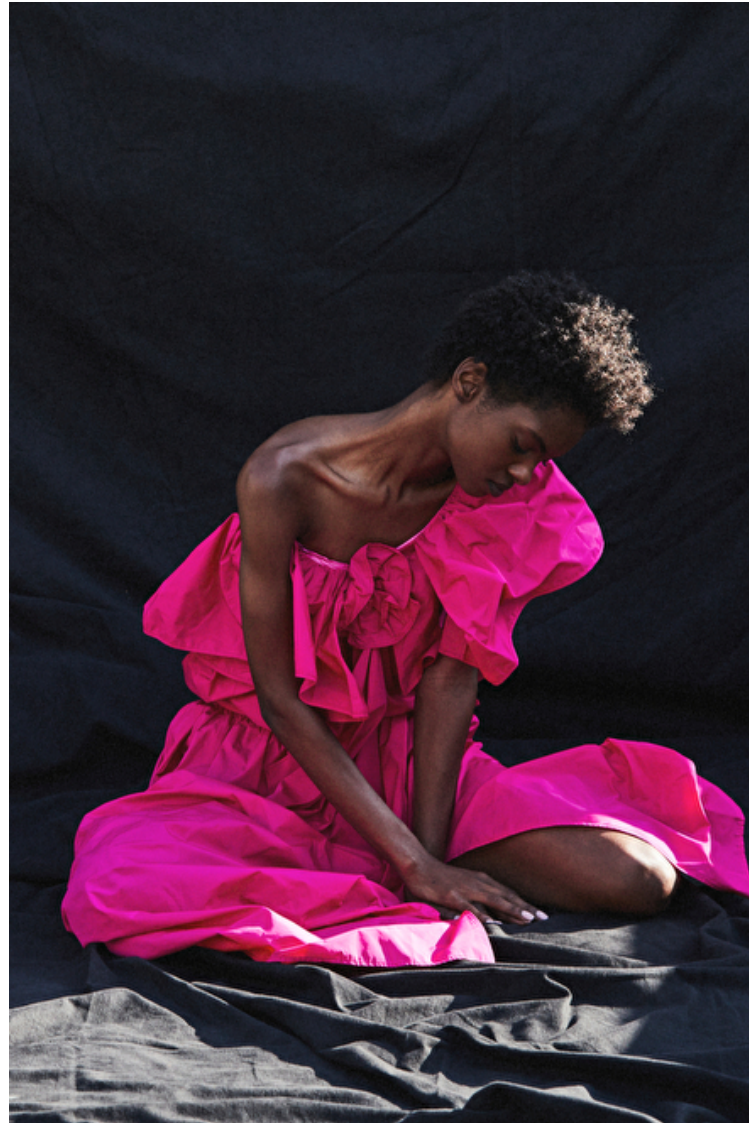

Select

MODEL MANAGEMENT

500 Bishop St NW SUITE A-2, Atlanta, 30318, Georgia, United States

Phone: (404) 872-7444 Fax: (404) 874-1526 Email: info.atlanta@selectmodel.com Website: <https://selectmodel.com/>

Delar Gaston

Height 174cm / 5' 8.5"

Size EU/US 32 / 2

Bust 81cm / 32"

Waist 61cm / 24"

Hips 87cm / 34.5"

Shoes EU/US/UK 39.5 / 8.5 / 6

Eyes Brown

Hair Black

Cup A