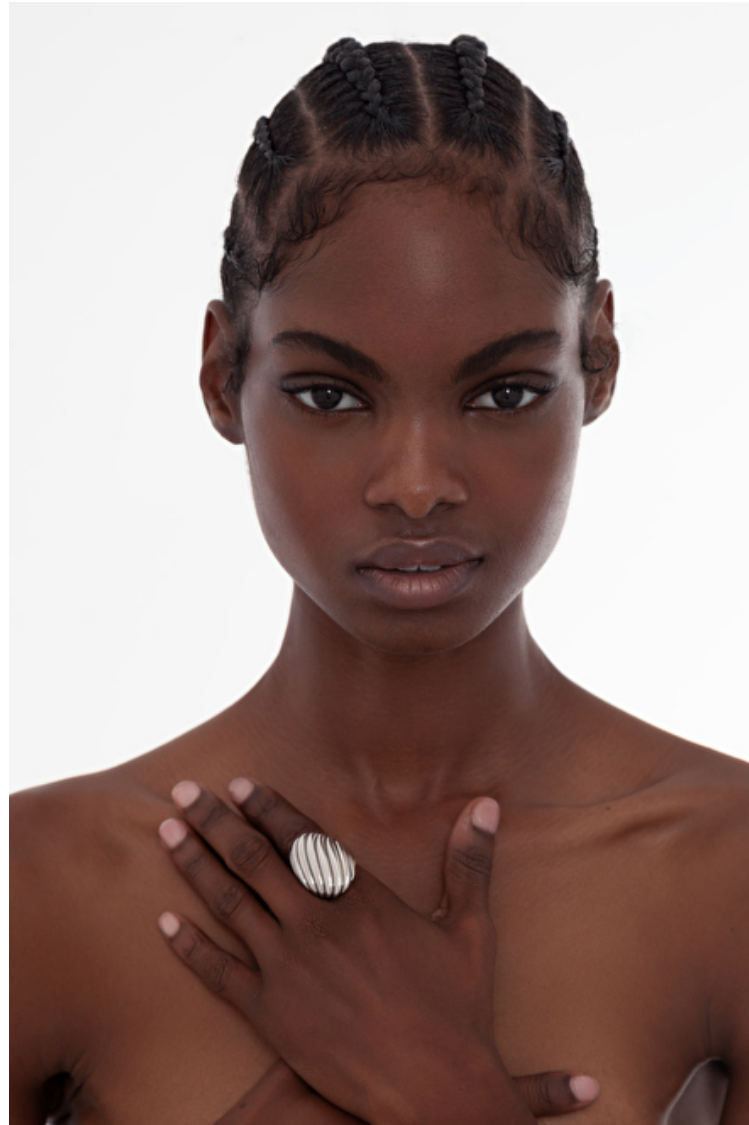

Select

MODEL MANAGEMENT

500 Bishop St NW SUITE A-2, Atlanta, 30318, Georgia, United States
Phone: (404) 872-7444 **Fax:** (404) 874-1526 **Email:** info.atlanta@selectmodel.com **Website:** <https://selectmodel.com/>

Delar Gaston

Height 174cm / 5' 8.5"

Size EU/US 32 / 2

Bust 81cm / 32"

Waist 61cm / 24"

Hips 87cm / 34.5"

Shoes EU/US/UK 39.5 / 8.5 / 6

Eyes Brown

Hair Black

Cup A