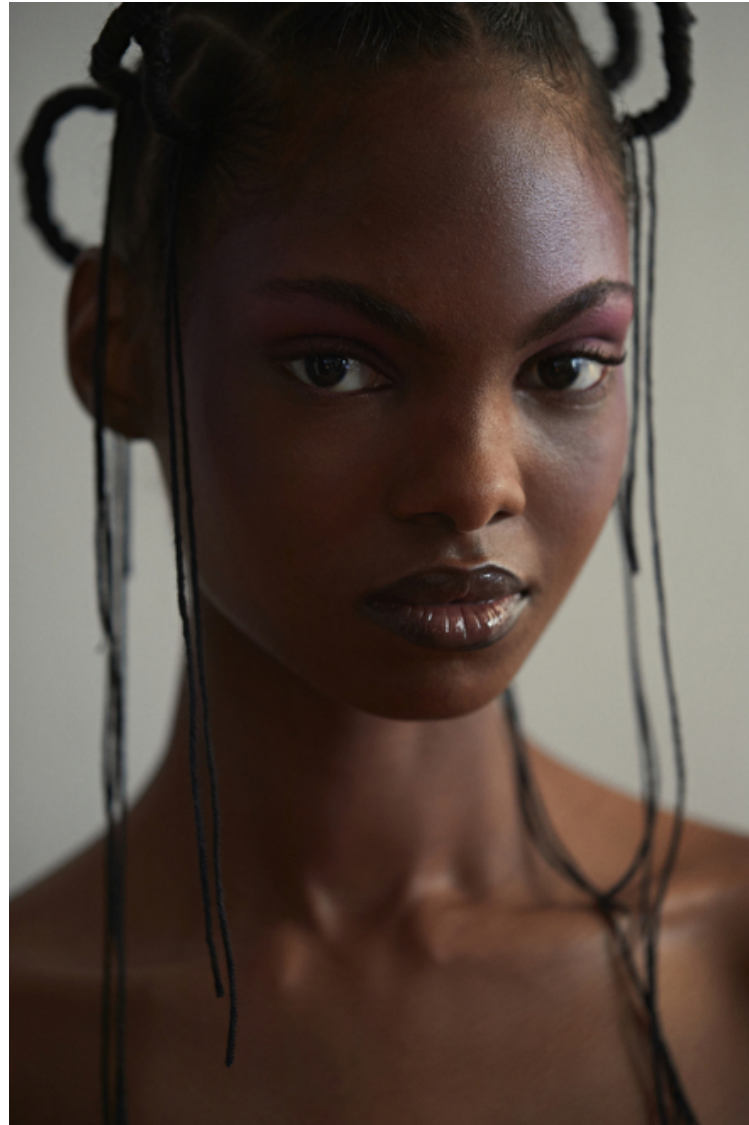

Select

MODEL MANAGEMENT

500 Bishop St NW SUITE A-2, Atlanta, 30318, Georgia, United States

Phone: (404) 872-7444 Fax: (404) 874-1526 Email: info.atlanta@selectmodel.com Website: <https://selectmodel.com/>

Delar Gaston

Height 174cm / 5' 8.5"

Size EU/US 32 / 2

Bust 81cm / 32"

Waist 61cm / 24"

Hips 87cm / 34.5"

Shoes EU/US/UK 39.5 / 8.5 / 6

Eyes Brown

Hair Black

Cup A