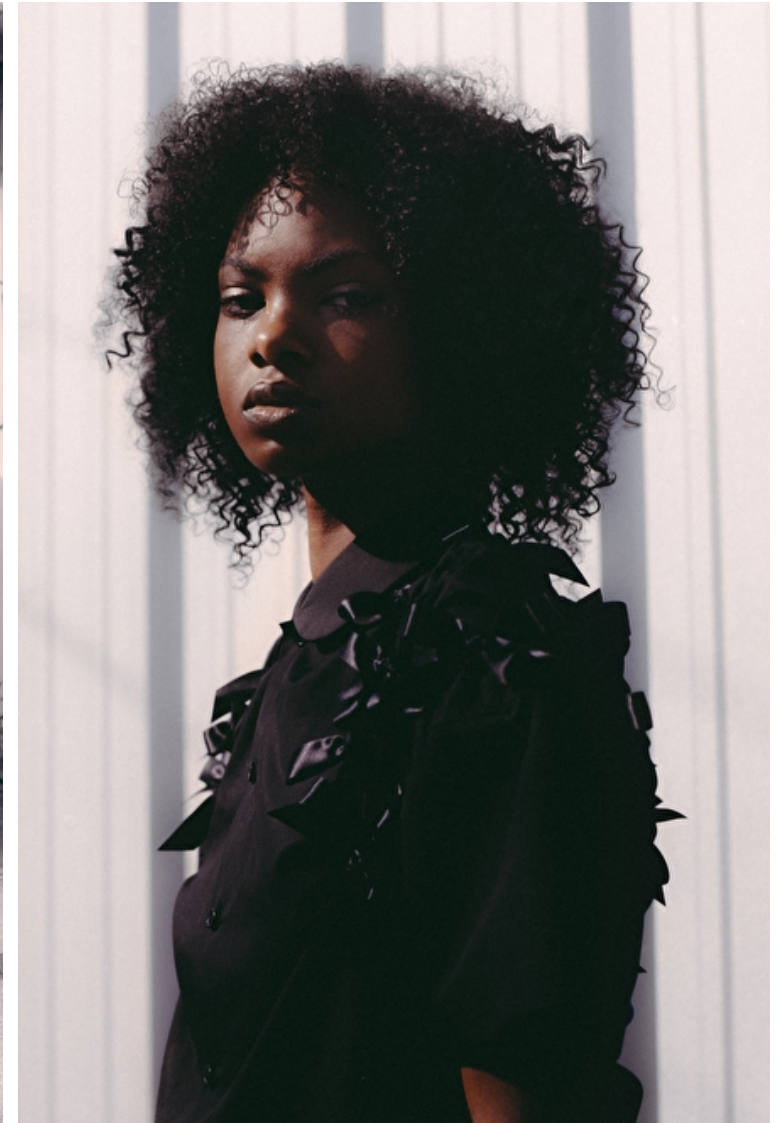

Select

MODEL MANAGEMENT

500 Bishop St NW SUITE A-2, Atlanta, 30318, Georgia, United States
Email: info.atlanta@selectmodel.com **Website:** <https://selectmodel.com/>

Delar Gaston

Height 174cm / 5' 8.5"

Size EU/US 32 / 2

Bust 81cm / 32"

Waist 61cm / 24"

Hips 87cm / 34.5"

Shoes EU/US/UK 39.5 / 8.5 / 6

Eyes Brown

Hair Black

Cup A