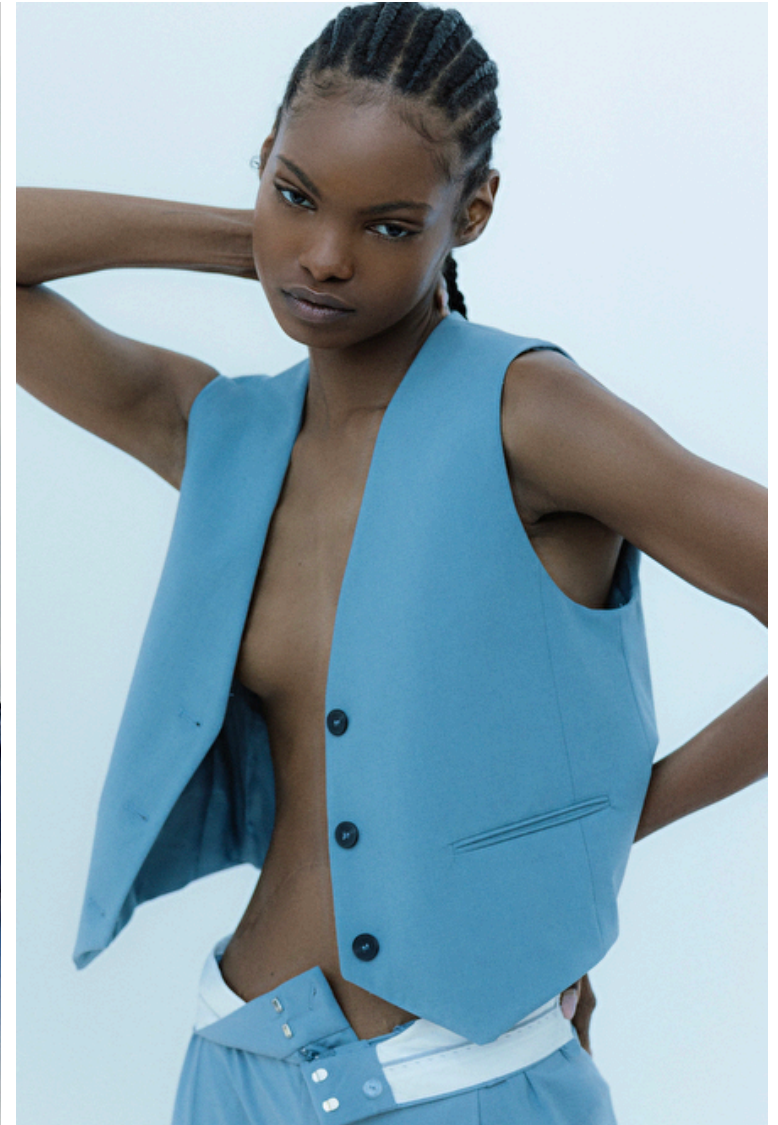

Select

MODEL MANAGEMENT

500 Bishop St NW SUITE A-2, Atlanta, 30318, Georgia, United States
Phone: (404) 872-7444 **Fax:** (404) 874-1526 **Email:** info.atlanta@selectmodel.com **Website:** <https://selectmodel.com/>

Delar Gaston

Height 174cm / 5' 8.5"

Size EU/US 32 / 2

Bust 81cm / 32"

Waist 61cm / 24"

Hips 87cm / 34.5"

Shoes EU/US/UK 39.5 / 8.5 / 6

Eyes Brown

Hair Black

Cup A