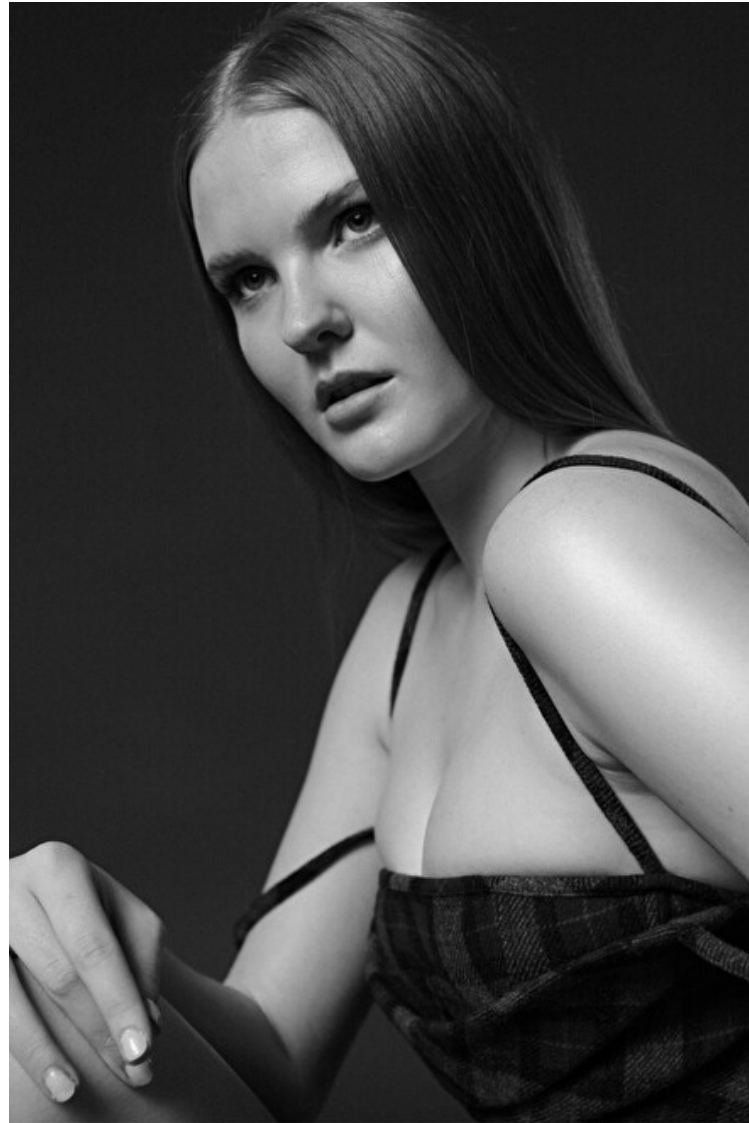

Select

MODEL MANAGEMENT

500 Bishop St NW SUITE A-2, Atlanta, 30318, Georgia, United States

Phone: (404) 872-7444 Fax: (404) 874-1526 Email: info.atlanta@selectmodel.com Website: <https://selectmodel.com/>

Demi Thomsen

Height 180cm / 5' 11.0"

Size EU/US 32 / 2

Bust 81cm / 32"

Waist 61cm / 24"

Hips 89cm / 35"

Shoes EU/US/UK 41.5 / 10 / 8

Eyes Blue

Hair Strawberry blonde