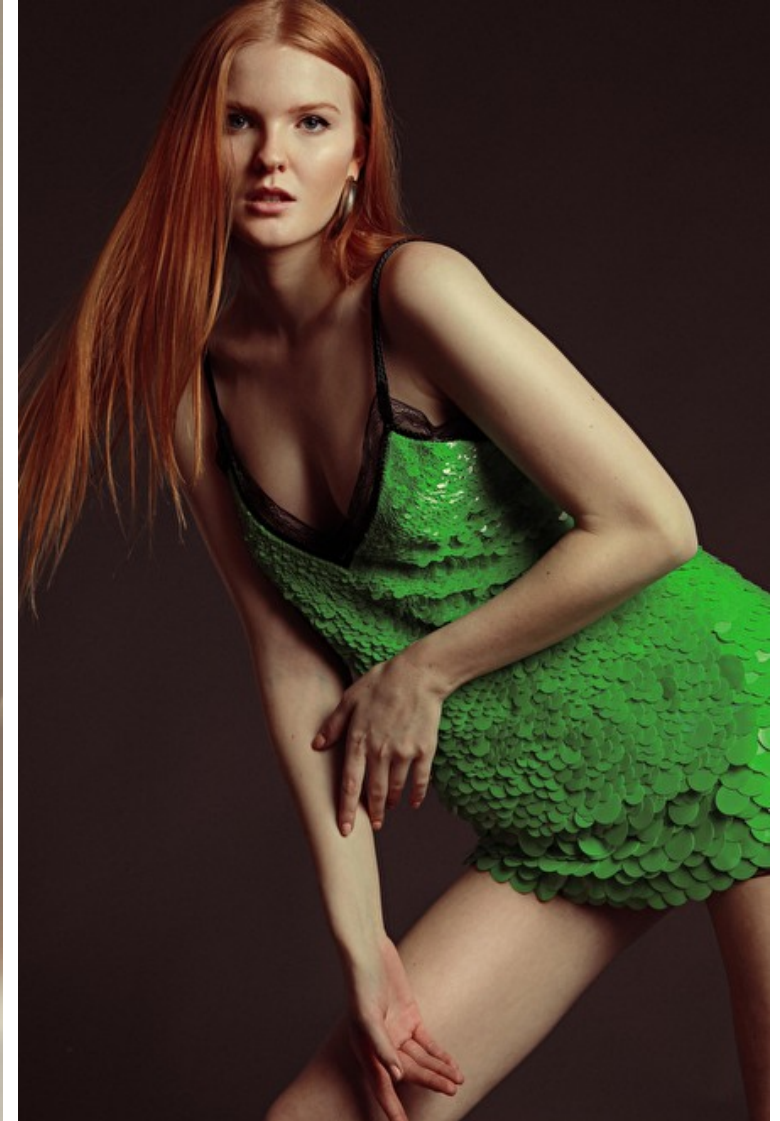

Select

MODEL MANAGEMENT

500 Bishop St NW SUITE A-2, Atlanta, 30318, Georgia, United States
Phone: (404) 872-7444 **Fax:** (404) 874-1526 **Email:** info.atlanta@selectmodel.com **Website:** <https://selectmodel.com/>

Demi Thomsen

Height 180cm / 5' 11.0"

Size EU/US 32 / 2

Bust 81cm / 32"

Waist 61cm / 24"

Hips 89cm / 35"

Shoes EU/US/UK 41.5 / 10 / 8

Eyes Blue

Hair Strawberry blonde