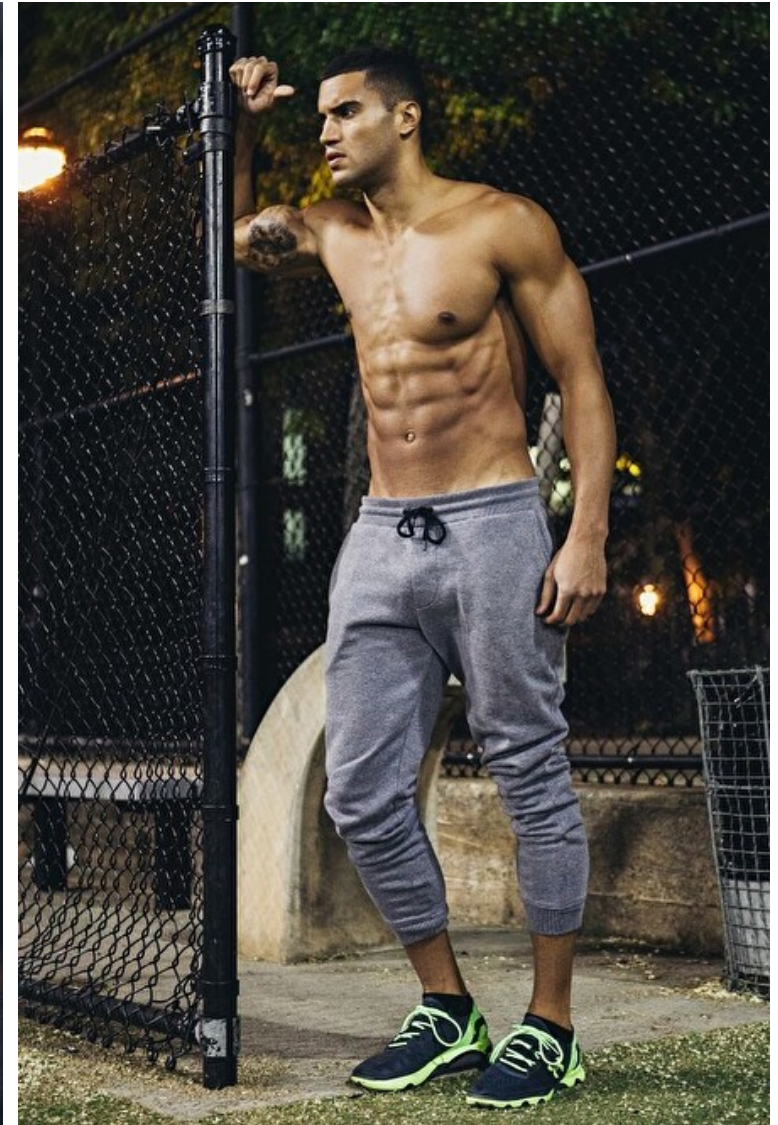

Select

MODEL MANAGEMENT

500 Bishop St NW SUITE A-2, Atlanta, 30318, Georgia, United States
Phone: (404) 872-7444 **Fax:** (404) 874-1526 **Email:** info.atlanta@selectmodel.com **Website:** <https://selectmodel.com/>

Devin Goda

Height 188cm / 6' 2.0"

Waist 81cm / 32"

Shoes EU/US/UK 45 / 12 / 10.5

Eyes Brown

Hair Black

Inseam 81cm / 32"

Suit size 52cm / 42"

Suit cut Regular