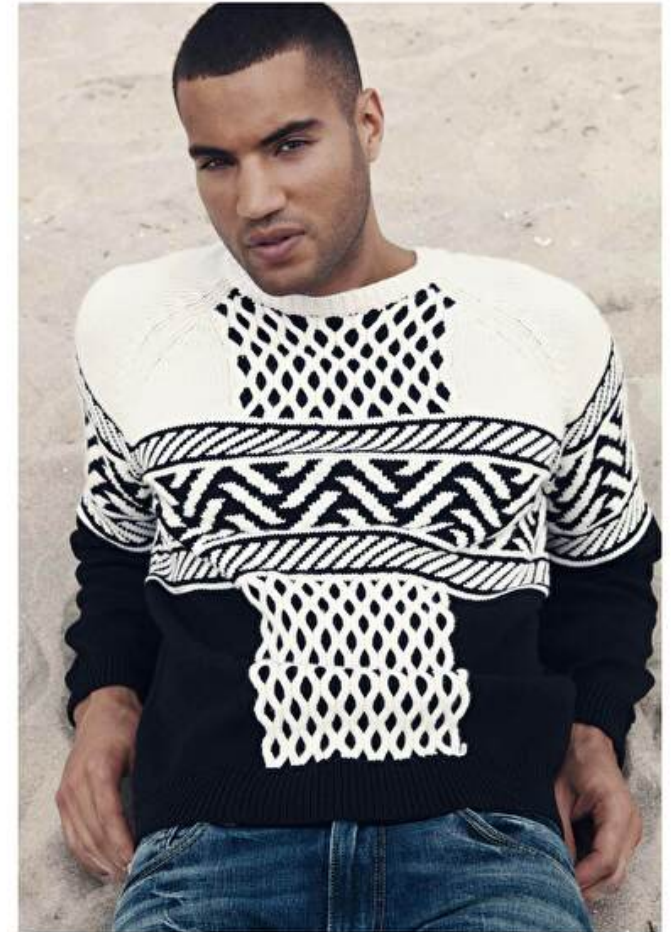

SWEATER: ALEXANDER WANG
JEANS: LEVIS