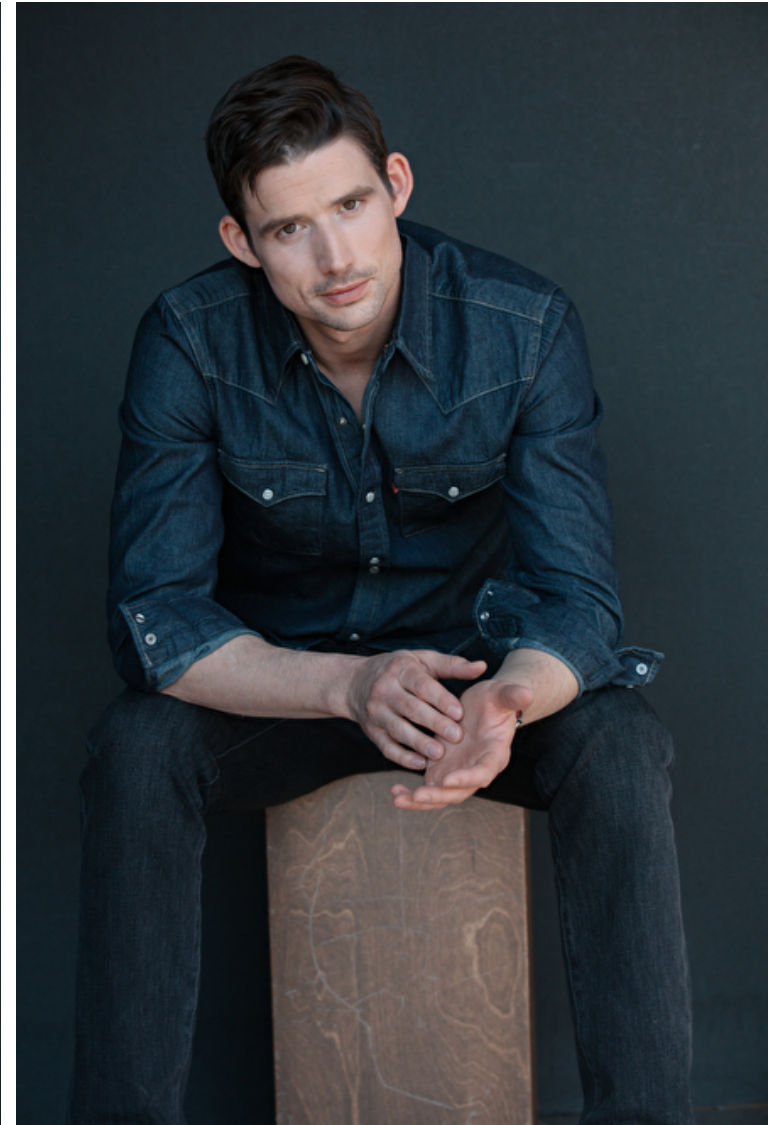

Select

MODEL MANAGEMENT

500 Bishop St NW SUITE A-2, Atlanta, 30318, Georgia, United States
Phone: (404) 872-7444 **Fax:** (404) 874-1526 **Email:** info.atlanta@selectmodel.com **Website:** <https://selectmodel.com/>

Dexter Masland

Height 190cm / 6' 3.0"

Waist 81cm / 32"

Shoes EU/US/UK 44 / 11 / 9.5

Eyes Hazel

Hair Brown

Inseam 81cm / 32"

Neck 41cm / 16"

Sleeve 91cm / 36"

Suit size 49cm / 39"

Suit cut Long