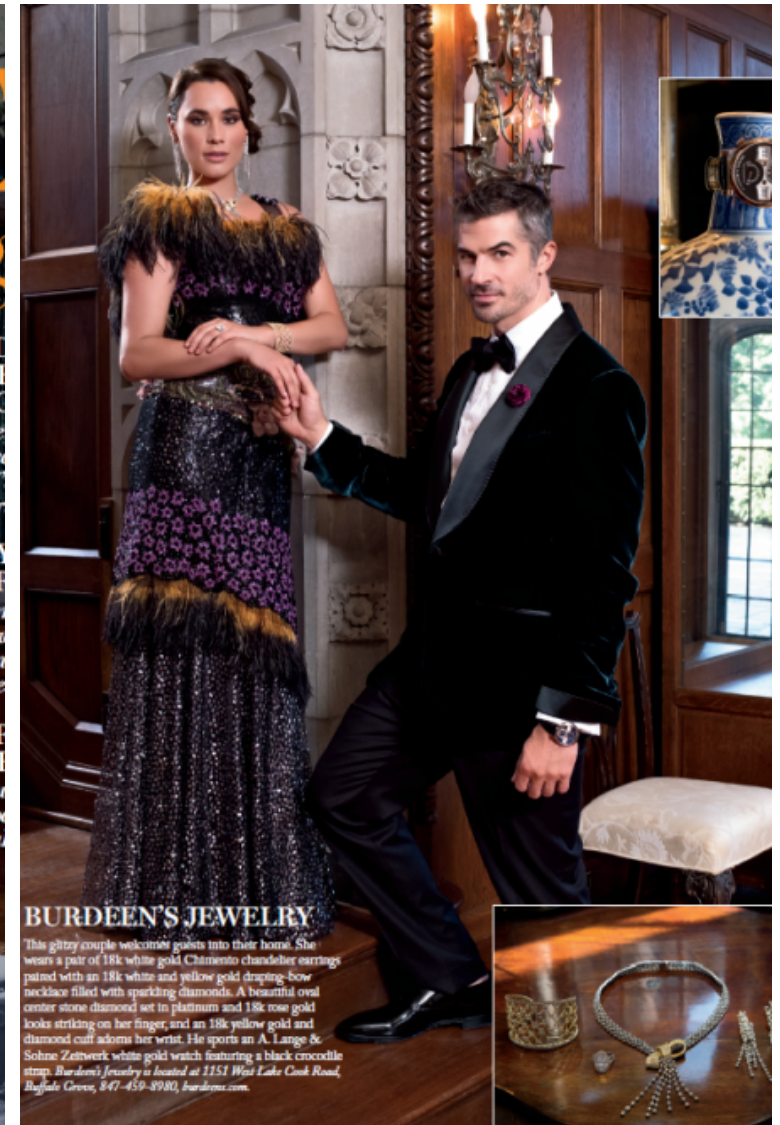

Select

MODEL MANAGEMENT

500 Bishop St NW SUITE A-2, Atlanta, 30318, Georgia, United States
Email: info.atlanta@selectmodel.com Website: <https://selectmodel.com/>

Donovan Klein

Height 183cm / 6' 0.0"

Chest 108cm / 42.5"

Waist 86cm / 34"

Shoes EU/US/UK 45 / 12 / 10.5

Eyes Brown

Hair Salt and pepper

Inseam 81cm / 32"

Neck 41cm / 16"

Sleeve 76cm / 30"

Suit size 52cm / 42"

Suit cut Long