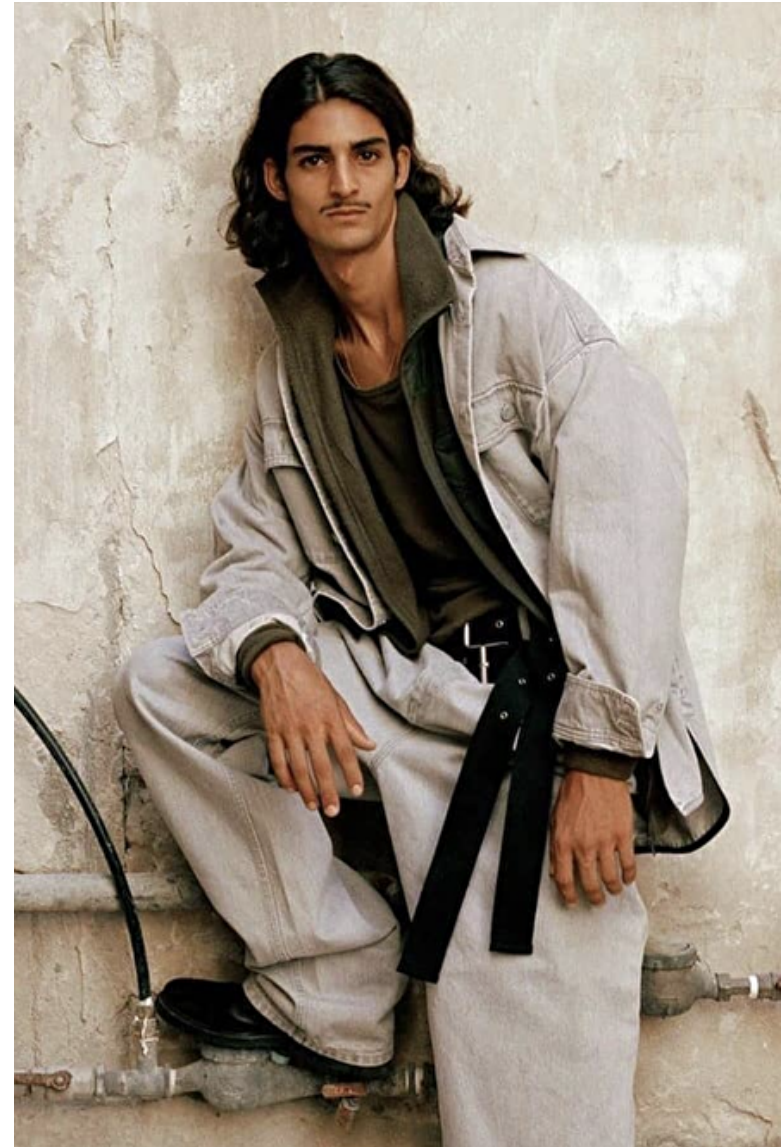

Select

MODEL MANAGEMENT

500 Bishop St NW SUITE A-2, Atlanta, 30318, Georgia, United States
Phone: (404) 872-7444 **Fax:** (404) 874-1526 **Email:** info.atlanta@selectmodel.com **Website:** <https://selectmodel.com/>

DOR ABU

Height 184cm / 6' 0.5"

Chest 96cm / 38"

Waist 77cm / 30.5"

Hips 87cm / 34.5"

Shoes EU/US/UK 43 / 10.5 / 9

Eyes Brown

Hair Black

Inseam 77cm / 30.5"

Neck 39cm / 15.5"

Sleeve 50cm / 19.5"

Suit size 48cm / 38"