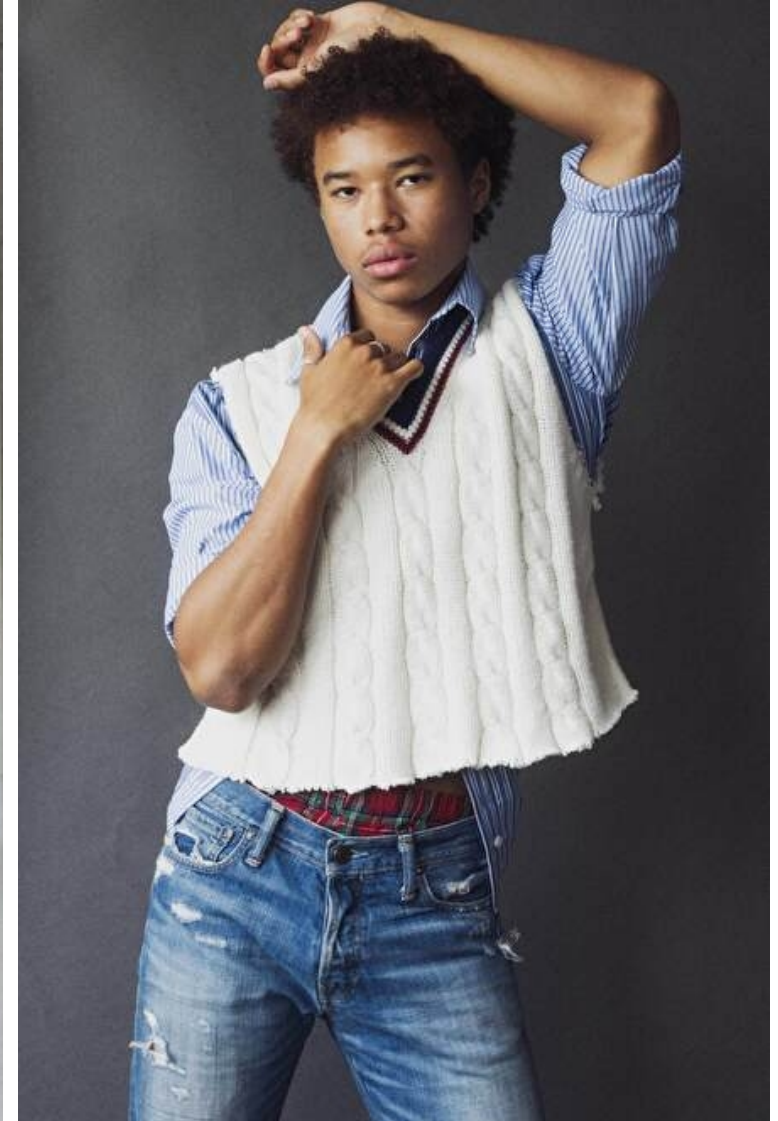

Waist 81cm / 32"

Shoes EU/US/UK 44 / 11 / 9.5

Eyes Brown

Hair Brown

Inseam 81cm / 32"

Neck 41cm / 16"

Sleeve 61cm / 24"

Select