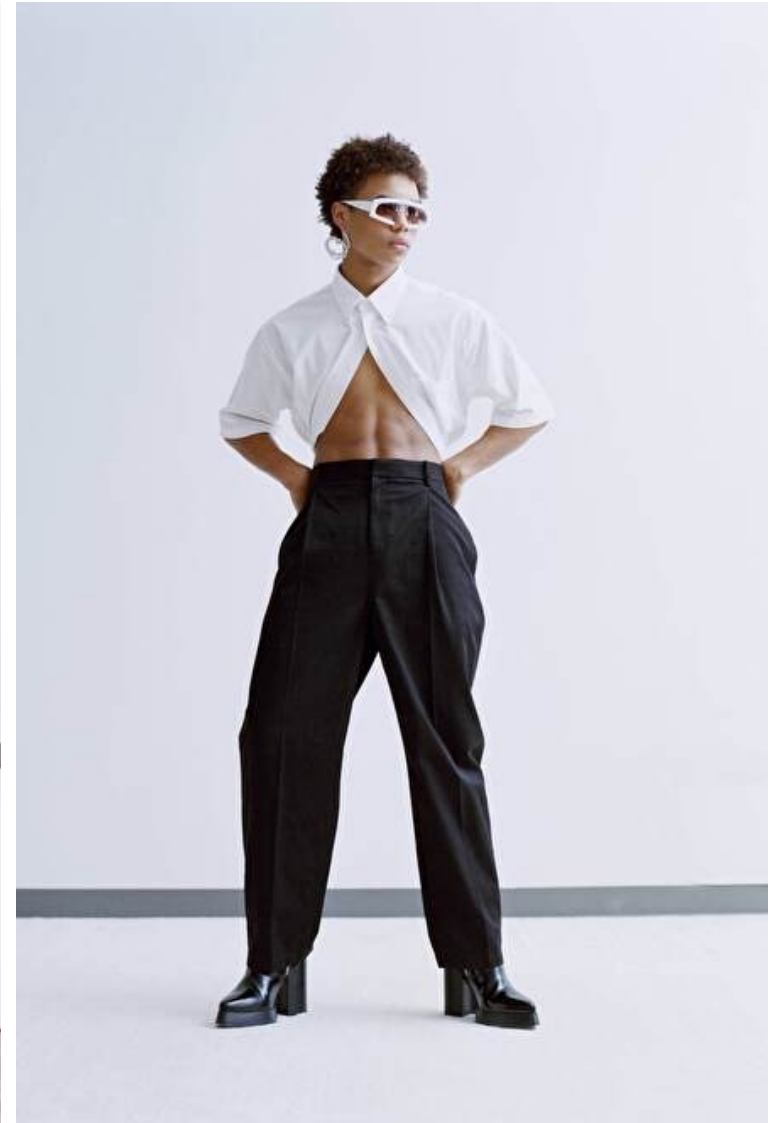

Shoes EU/US/UK 44 / 11 / 9.5

Eyes Brown

Hair Brown

Inseam 81cm / 32"

Neck 41cm / 16"

Sleeve 61cm / 24"

Select

MODEL MANAGEMENT