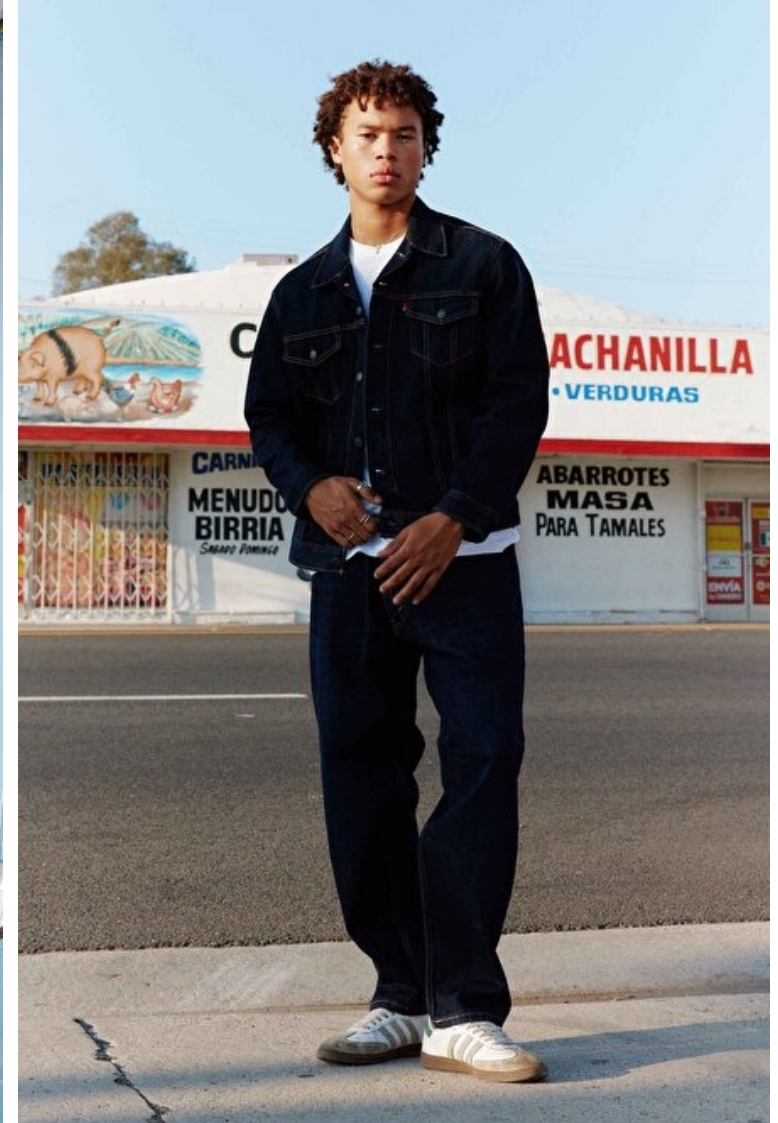

Select

MODEL MANAGEMENT

500 Bishop St NW SUITE A-2, Atlanta, 30318, Georgia, United States
Email: info.atlanta@selectmodel.com Website: <https://selectmodel.com/>

Dorian Cushing

Height 185cm / 6' 1.0"

Waist 81cm / 32"

Shoes EU/US/UK 44 / 11 / 9.5

Eyes Brown

Hair Brown

Inseam 81cm / 32"

Neck 41cm / 16"

Sleeve 61cm / 24"