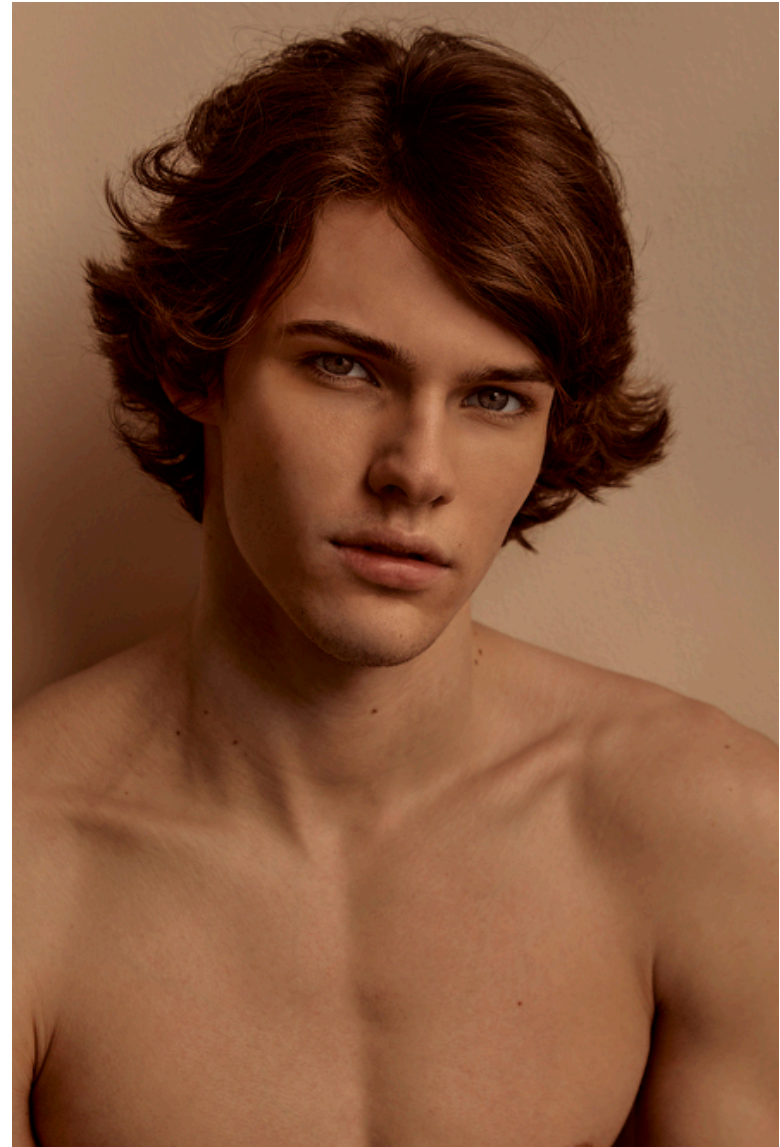

Select

MODEL MANAGEMENT

500 Bishop St NW SUITE A-2, Atlanta, 30318, Georgia, United States

Phone: (404) 872-7444 Fax: (404) 874-1526 Email: info.atlanta@selectmodel.com Website: <https://selectmodel.com/>

Dylan Gregg

Height 188cm / 6' 2.0"

Waist 74cm / 29"

Shoes EU/US/UK 44 / 11 / 9.5

Eyes Blue

Hair Brown

Inseam 86cm / 34"

Neck 38cm / 15"

Sleeve 89cm / 35"

Suit size 48cm / 38"

Suit cut Long