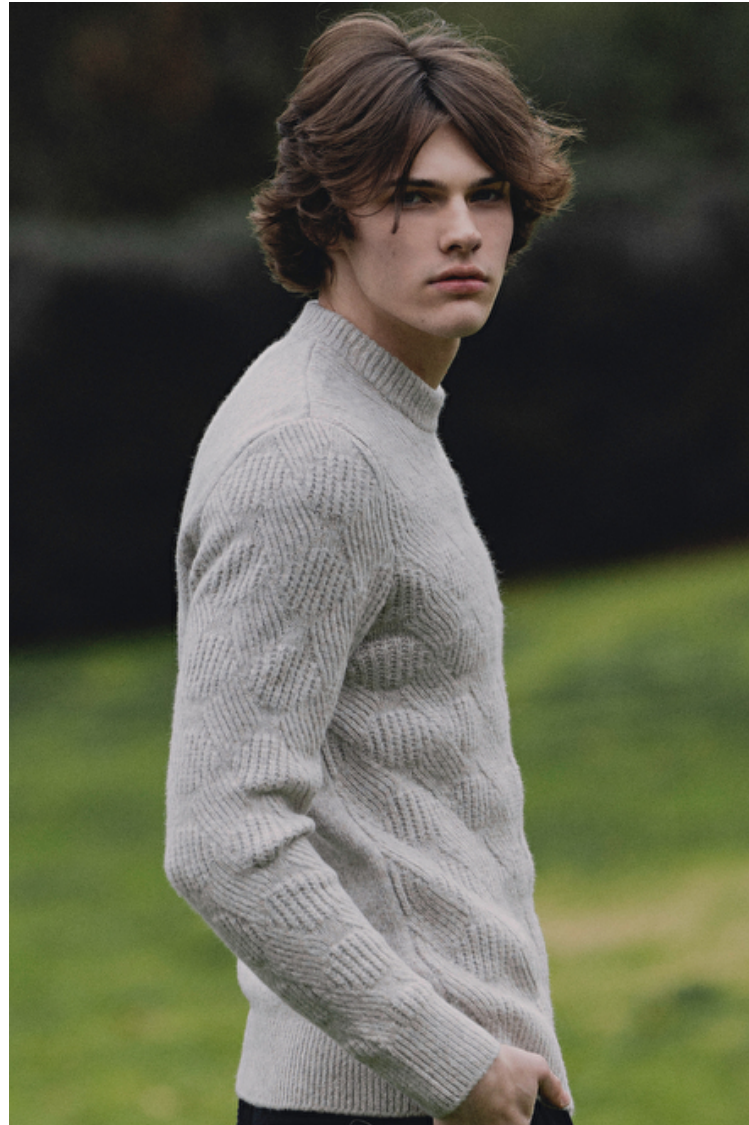

Select

MODEL MANAGEMENT

500 Bishop St NW SUITE A-2, Atlanta, 30318, Georgia, United States
Phone: (404) 872-7444 **Fax:** (404) 874-1526 **Email:** info.atlanta@selectmodel.com **Website:** <https://selectmodel.com/>

Dylan Gregg

Height 188cm / 6' 2.0"

Waist 74cm / 29"

Shoes EU/US/UK 44 / 11 / 9.5

Eyes Blue

Hair Brown

Inseam 86cm / 34"

Neck 38cm / 15"

Sleeve 89cm / 35"

Suit size 48cm / 38"

Suit cut Long