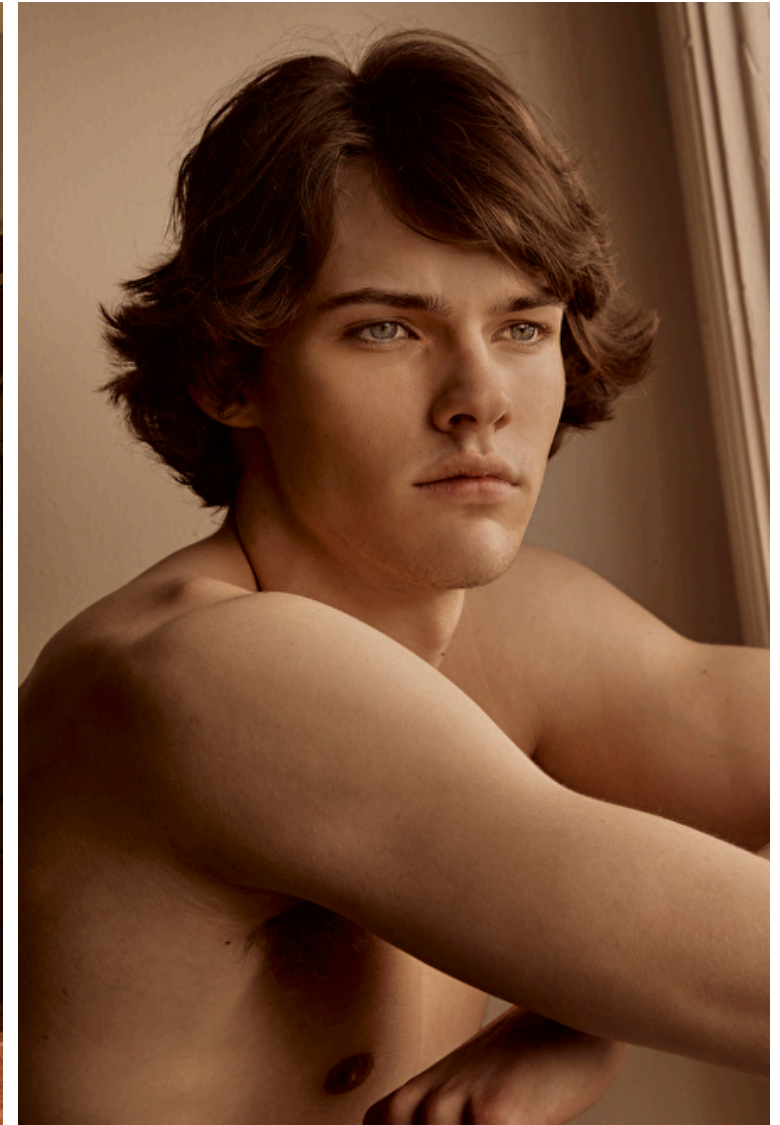

Select

MODEL MANAGEMENT

500 Bishop St NW SUITE A-2, Atlanta, 30318, Georgia, United States
Phone: (404) 872-7444 **Fax:** (404) 874-1526 **Email:** info.atlanta@selectmodel.com **Website:** <https://selectmodel.com/>

Dylan Gregg

Height 188cm / 6' 2.0"

Waist 74cm / 29"

Shoes EU/US/UK 44 / 11 / 9.5

Eyes Blue

Hair Brown

Inseam 86cm / 34"

Neck 38cm / 15"

Sleeve 89cm / 35"

Suit size 48cm / 38"

Suit cut Long