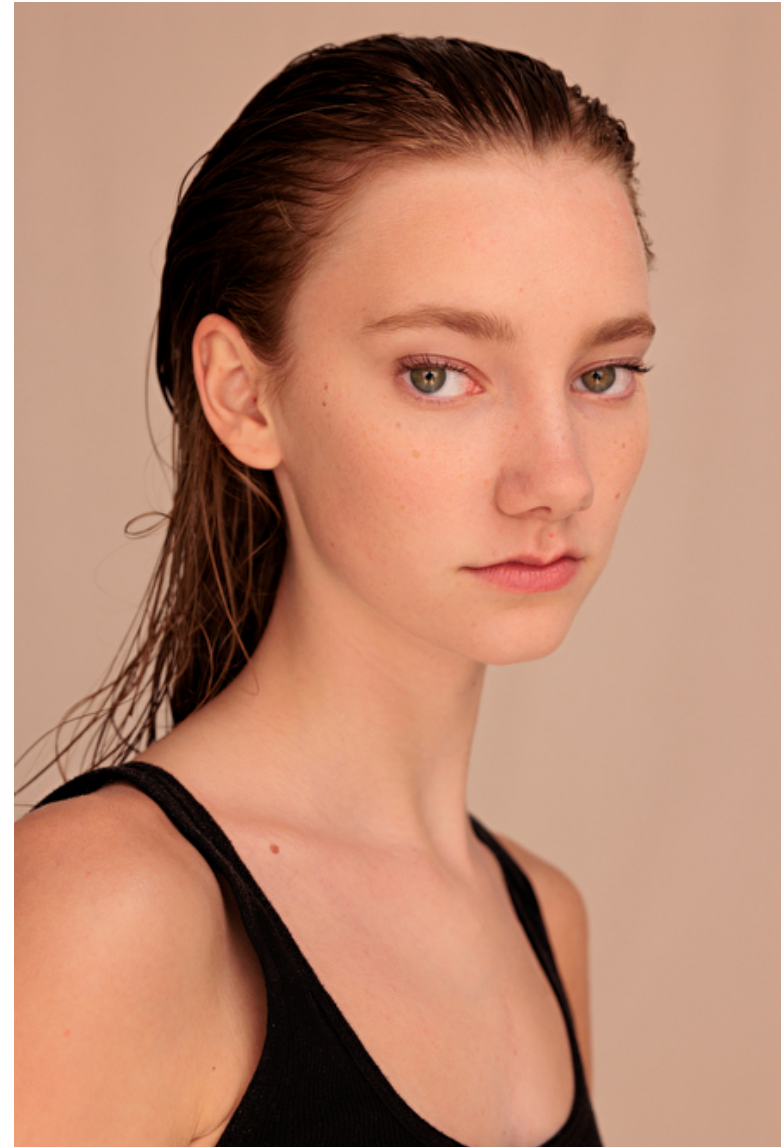

Select

MODEL MANAGEMENT

500 Bishop St NW SUITE A-2, Atlanta, 30318, Georgia, United States
Phone: (404) 872-7444 **Fax:** (404) 874-1526 **Email:** info.atlanta@selectmodel.com **Website:** <https://selectmodel.com/>

Eleanor Fitz

Height 180cm / 5' 11.0"

Size EU/US 32 / 2

Bust 79cm / 31"

Waist 64cm / 25"

Hips 91cm / 36"

Shoes EU/US/UK 39.5 / 8.5 / 6

Eyes Green

Hair Brown