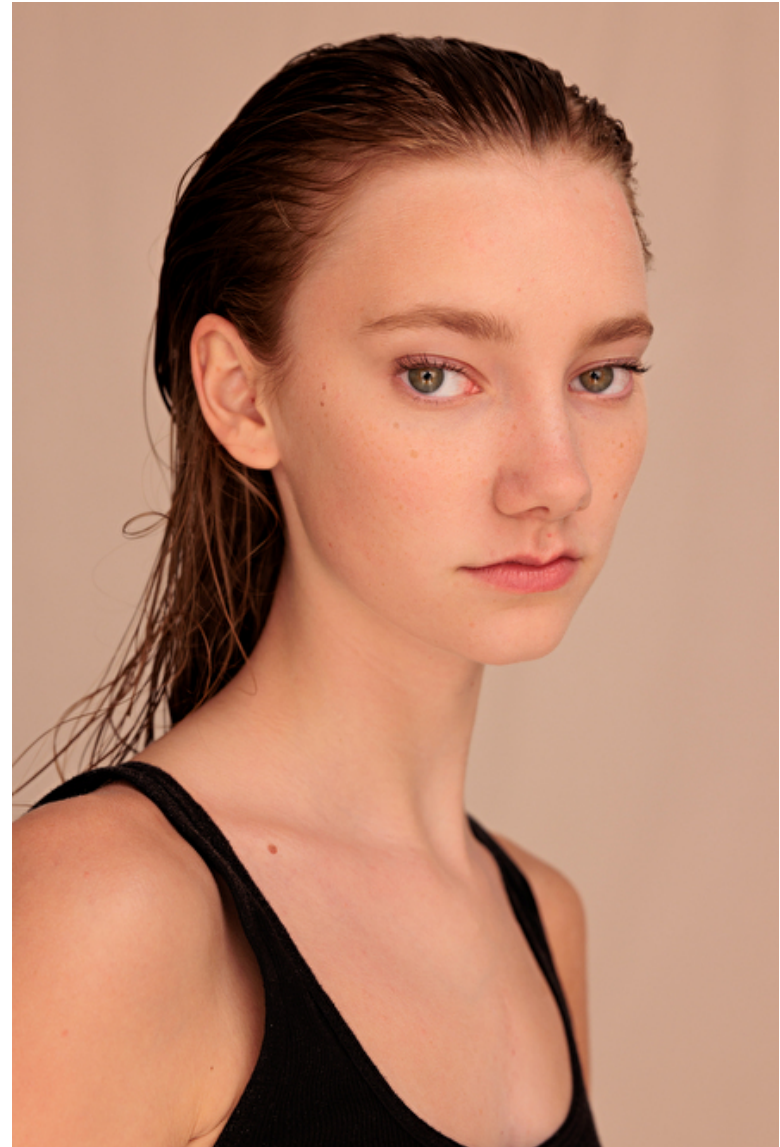

Select

MODEL MANAGEMENT

500 Bishop St NW SUITE A-2, Atlanta, 30318, Georgia, United States
Phone: (404) 872-7444 **Fax:** (404) 874-1526 **Email:** info.atlanta@selectmodel.com **Website:** <https://selectmodel.com/>

Eleanor Fitz

Height 180cm / 5' 11.0"

Size EU/US 32 / 2

Bust 79cm / 31"

Waist 64cm / 25"

Hips 91cm / 36"

Shoes EU/US/UK 39.5 / 8.5 / 6

Eyes Green

Hair Brown