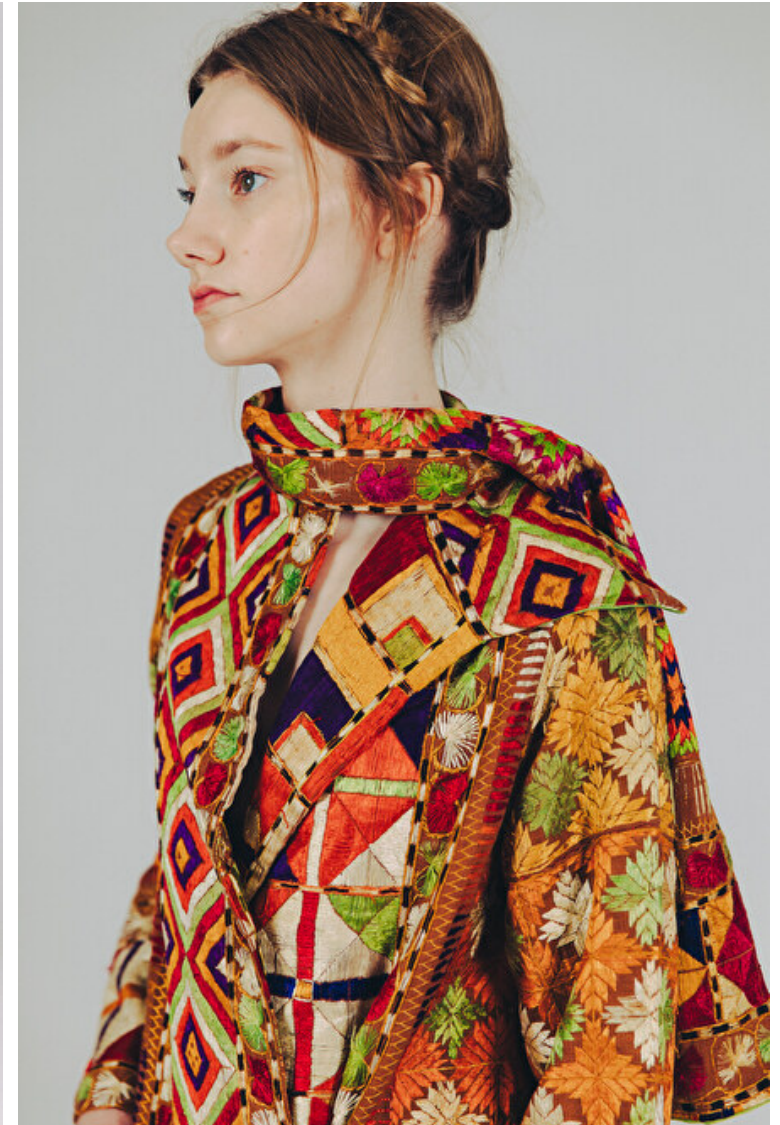

Bust 77cm / 30.5"

Waist 58cm / 23"

Hips 91cm / 36"

Shoes EU/US/UK 39.5 / 8.5 / 6

Eyes Green

Hair Brown

Select

MODEL MANAGEMENT