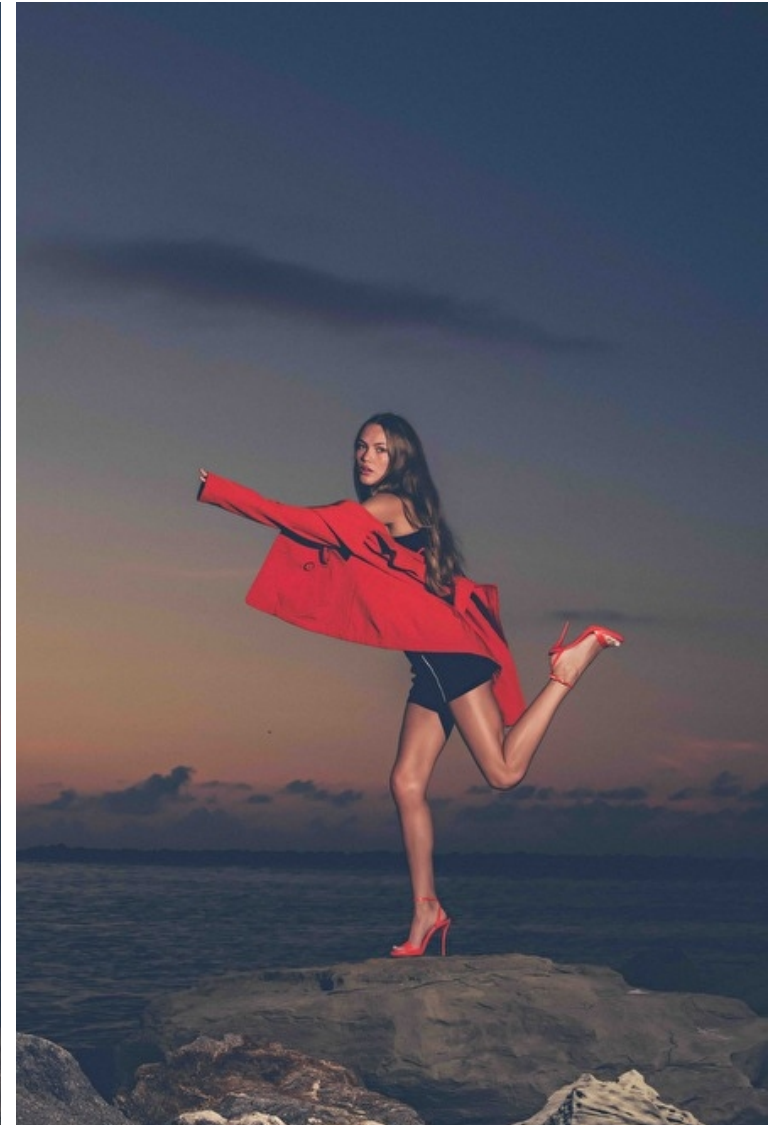

Waist 59cm / 23"

Hips 87cm / 34.5"

Shoes EU/US/UK 38 / 7.5 / 5

Eyes Blue green

Hair Blond

Bust 86cm / 34"

Cup B

Select