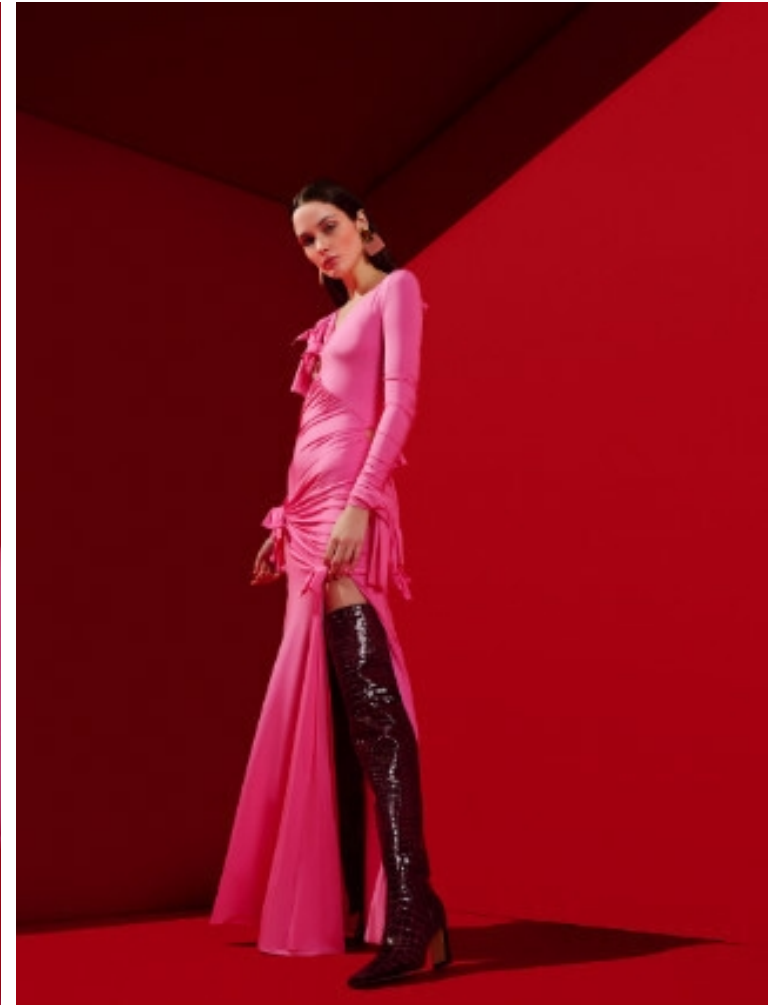

Select

MODEL MANAGEMENT

500 Bishop St NW SUITE A-2, Atlanta, 30318, Georgia, United States
Email: info.atlanta@selectmodel.com Website: <https://selectmodel.com/>

Elizabeth Oliver

Height 180cm / 5' 11.0"

Size EU/US 32 / 2

Waist 61cm / 24"

Hips 89cm / 35"

Shoes EU/US/UK 40.5 / 9.5 / 7

Eyes Blue

Hair Brown

Bust 81cm / 32"