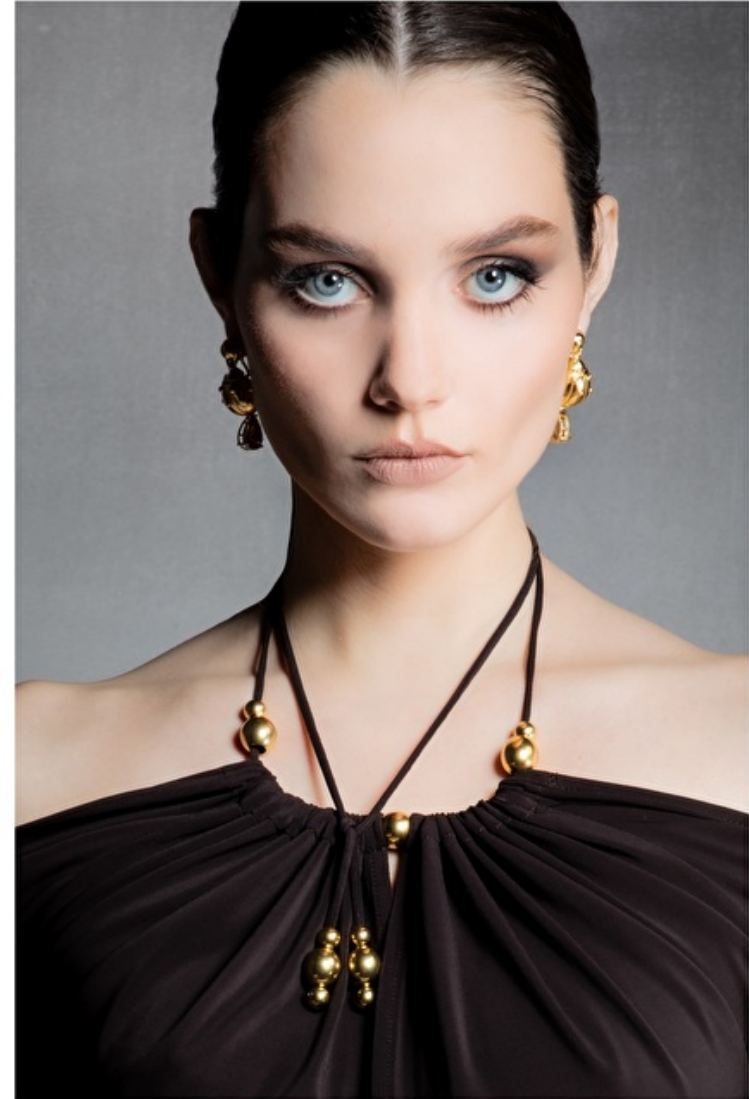

Select

MODEL MANAGEMENT

500 Bishop St NW SUITE A-2, Atlanta, 30318, Georgia, United States
Phone: (404) 872-7444 **Fax:** (404) 874-1526 **Email:** info.atlanta@selectmodel.com **Website:** <https://selectmodel.com/>

Elizabeth Oliver

Height 180cm / 5' 11.0"

Size EU/US 32 / 2

Waist 61cm / 24"

Hips 89cm / 35"

Shoes EU/US/UK 40 / 9 / 7

Eyes Blue

Hair Brown

Bust 81cm / 32"