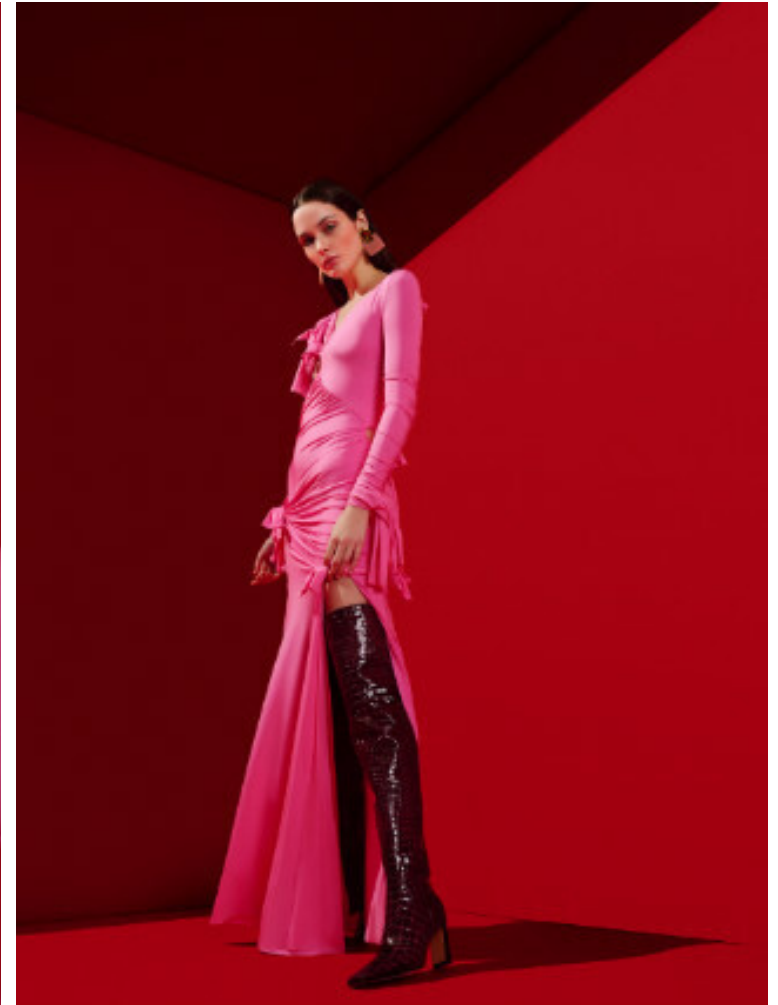

Select

MODEL MANAGEMENT

500 Bishop St NW SUITE A-2, Atlanta, 30318, Georgia, United States
Phone: (404) 872-7444 **Fax:** (404) 874-1526 **Email:** info.atlanta@selectmodel.com **Website:** <https://selectmodel.com/>

Elizabeth Oliver

Height 180cm / 5' 11.0"

Size EU/US 32 / 2

Waist 61cm / 24"

Hips 89cm / 35"

Shoes EU/US/UK 40 / 9 / 7

Eyes Blue

Hair Brown

Bust 81cm / 32"