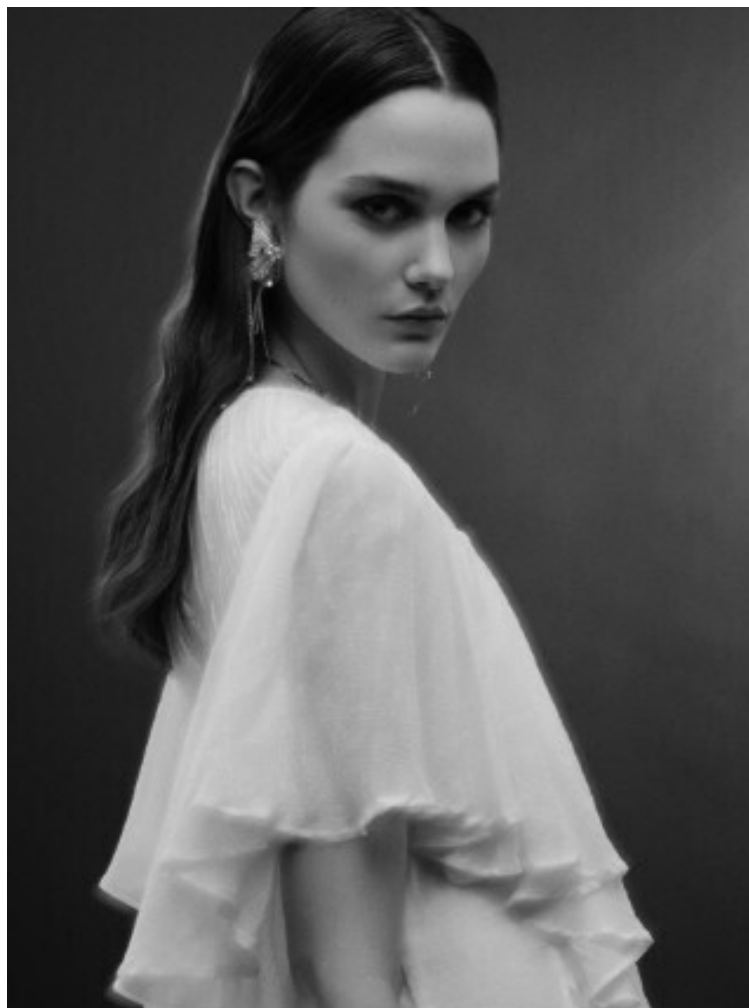

Select

MODEL MANAGEMENT

500 Bishop St NW SUITE A-2, Atlanta, 30318, Georgia, United States

Phone: (404) 872-7444 Fax: (404) 874-1526 Email: info.atlanta@selectmodel.com Website: <https://selectmodel.com/>

Elizabeth Oliver

Height 180cm / 5' 11.0"

Size EU/US 32 / 2

Waist 61cm / 24"

Hips 89cm / 35"

Shoes EU/US/UK 40 / 9 / 7

Eyes Blue

Hair Brown

Bust 81cm / 32"