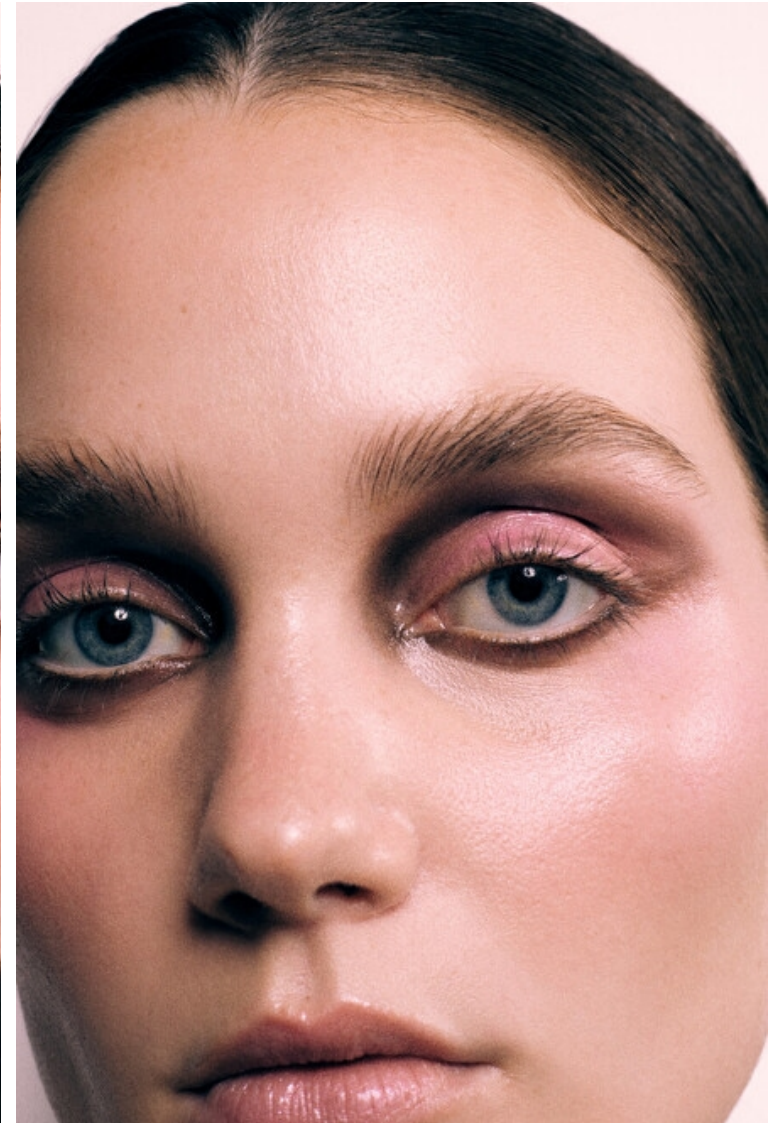

Waist 61cm / 24"

Hips 89cm / 35"

Shoes EU/US/UK 40.5 / 9.5 / 7

Eyes Blue

Hair Brown

Bust 81cm / 32"

Select

MODEL MANAGEMENT