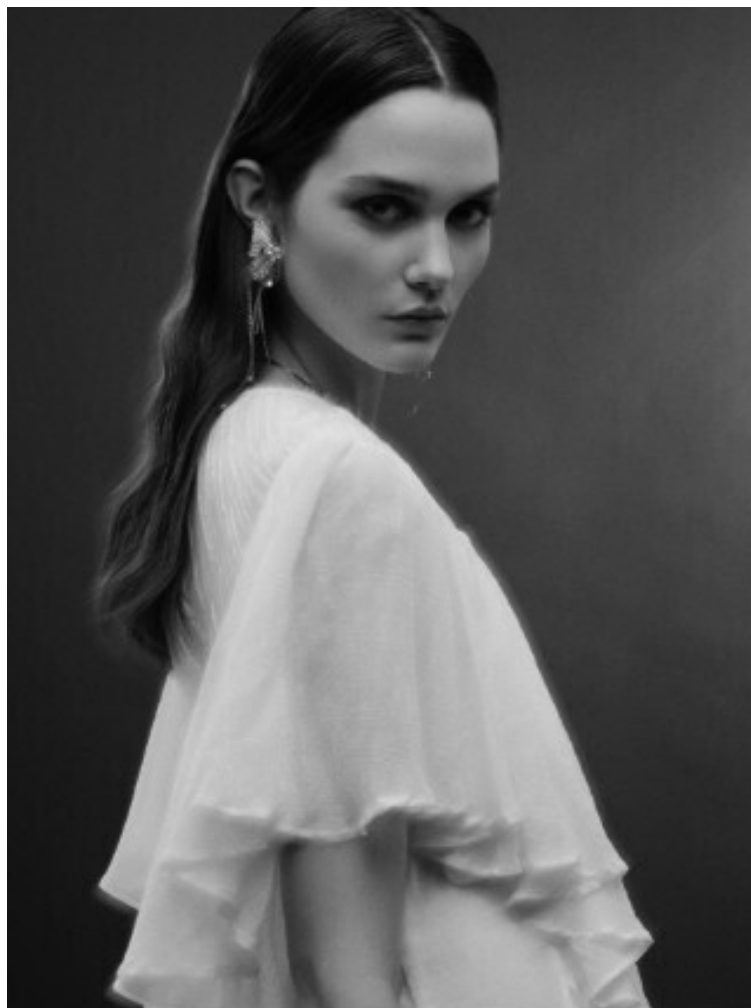

Waist 61cm / 24"

Hips 89cm / 35"

Shoes EU/US/UK 40.5 / 9.5 / 7

Eyes Blue

Hair Brown

Bust 81cm / 32"

Select

MODEL MANAGEMENT