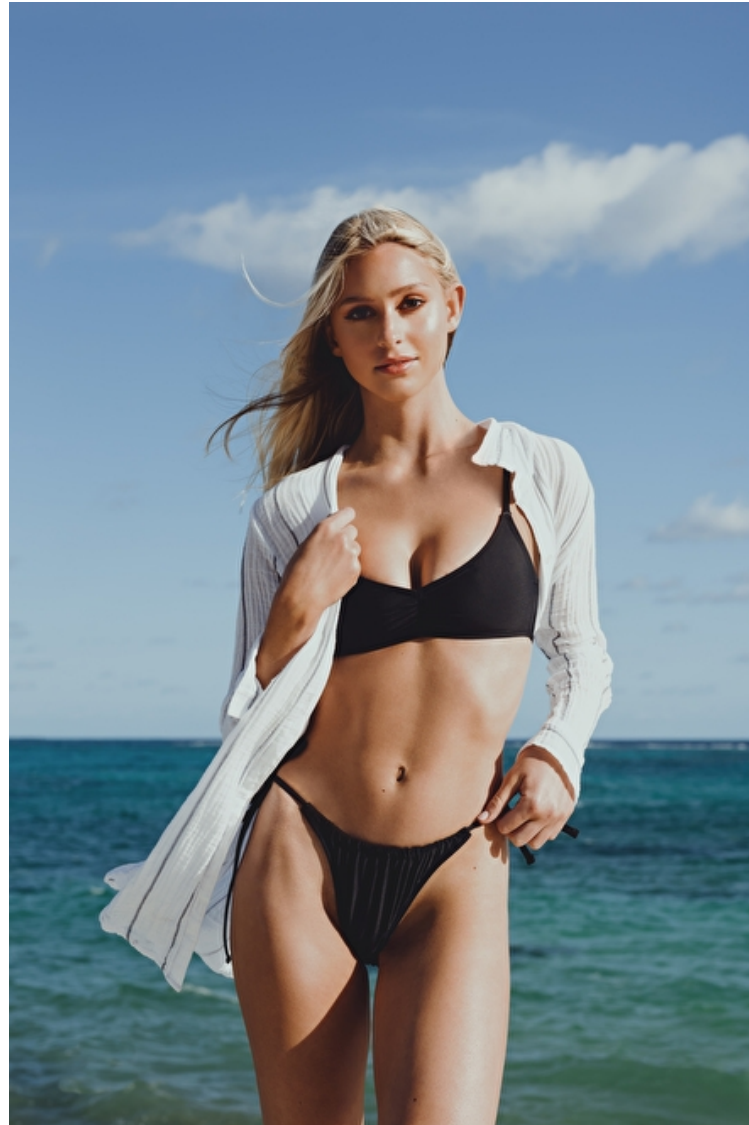

Waist 65cm / 25.5"

Hips 94cm / 37"

Shoes EU/US/UK 40 / 9 / 7

Eyes Brown

Hair Blond

Cup C

Select

MODEL MANAGEMENT