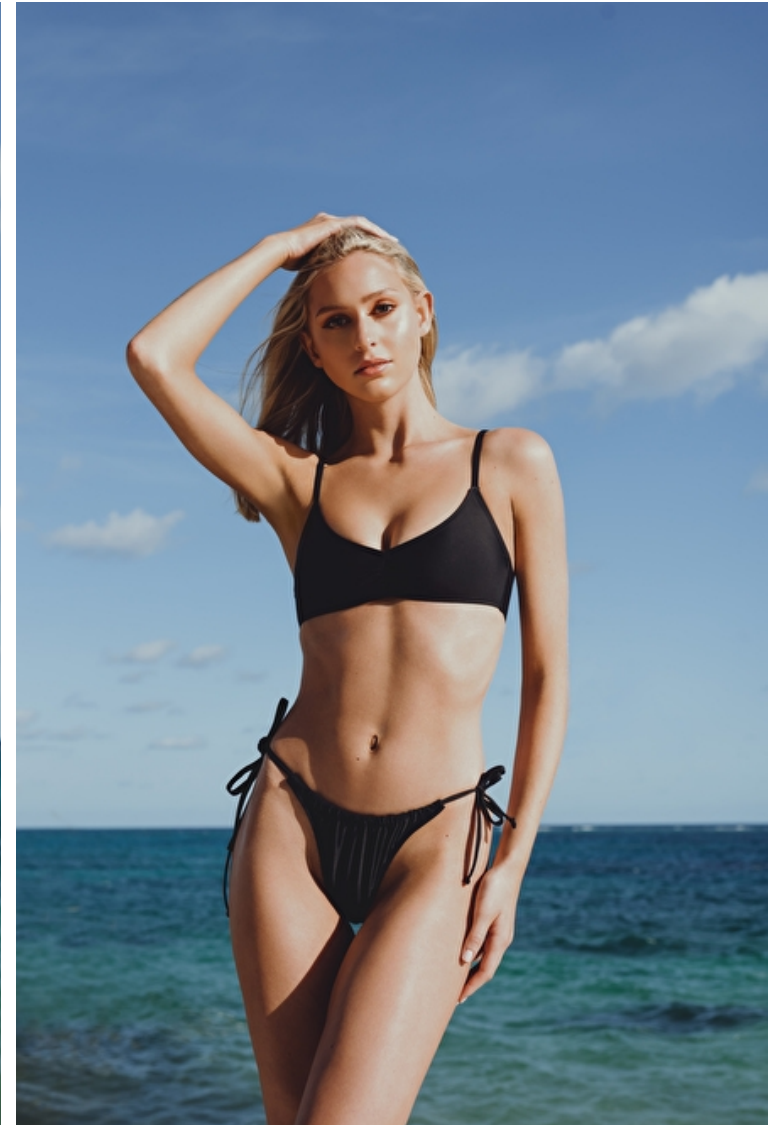

Waist 65cm / 25.5"

Hips 94cm / 37"

Shoes EU/US/UK 40 / 9 / 7

Eyes Brown

Hair Blond

Cup C

Select

MODEL MANAGEMENT