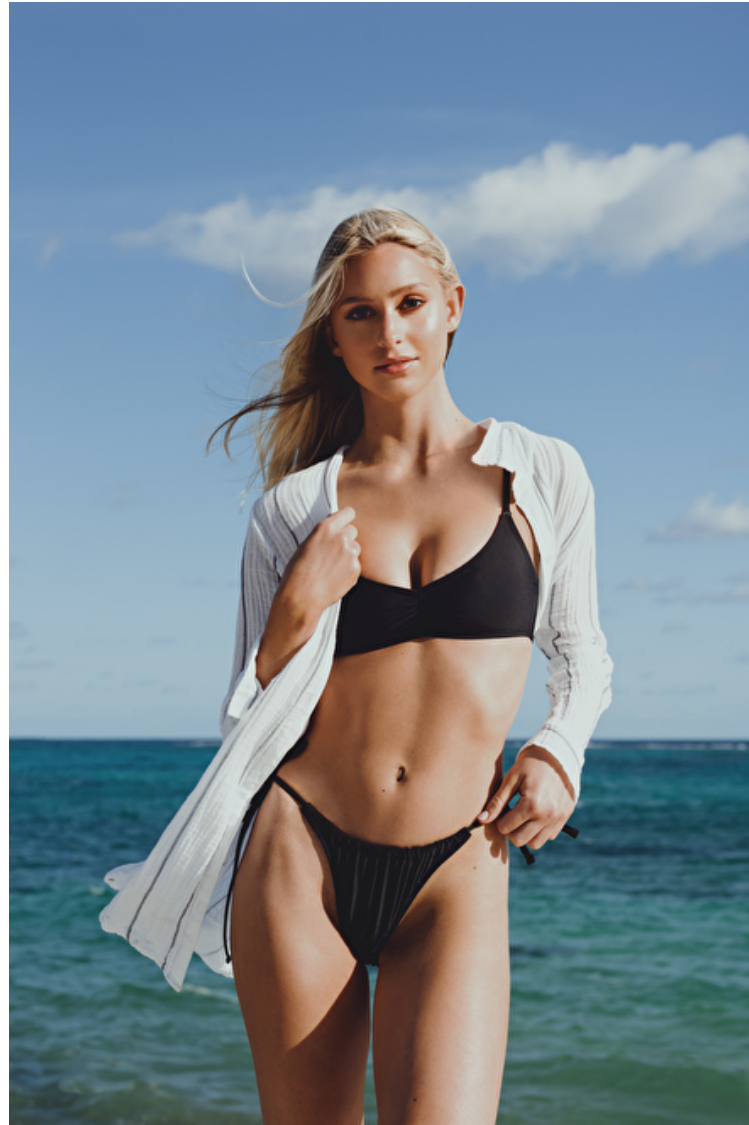

Select

MODEL MANAGEMENT

500 Bishop St NW SUITE A-2, Atlanta, 30318, Georgia, United States
Phone: (404) 872-7444 **Fax:** (404) 874-1526 **Email:** info.atlanta@selectmodel.com **Website:** <https://selectmodel.com/>

Elizabeth Walton

Height 178cm / 5' 10.0"

Size EU/US 32 / 2

Bust 81cm / 32"

Waist 65cm / 25.5"

Hips 89cm / 35"

Shoes EU/US/UK 40 / 9 / 7

Eyes Brown

Hair Blond

Cup C