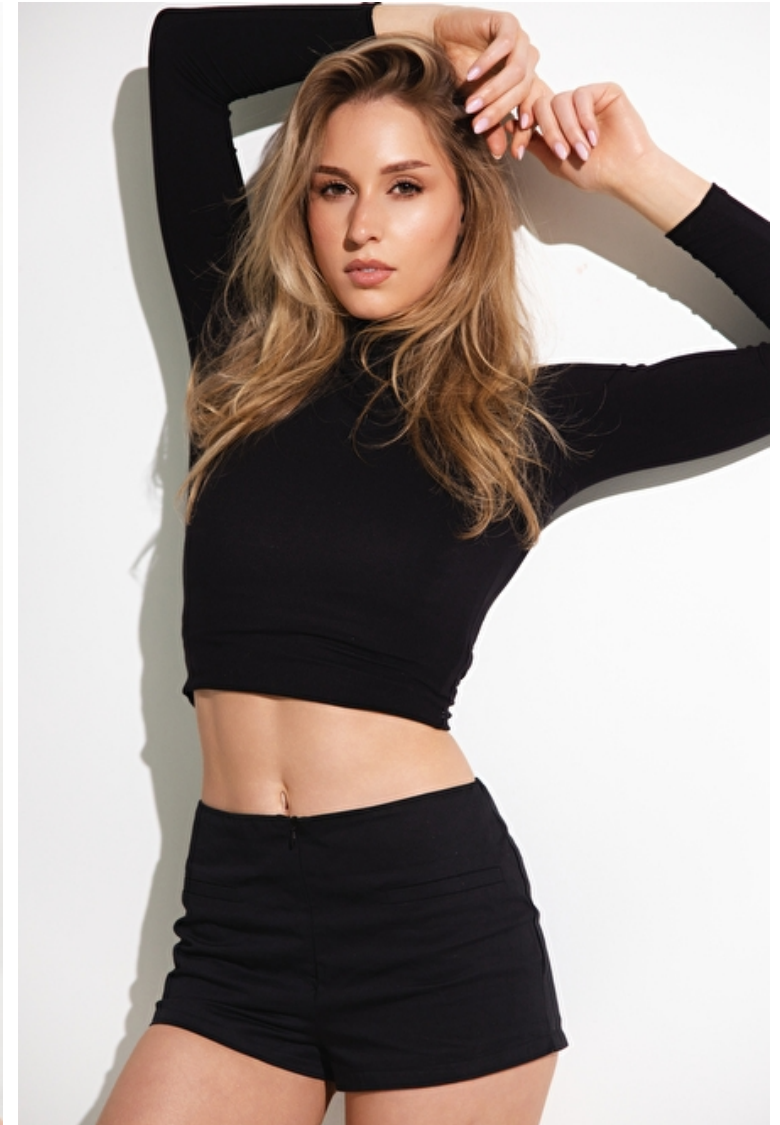

Select

MODEL MANAGEMENT

500 Bishop St NW SUITE A-2, Atlanta, 30318, Georgia, United States
Email: info.atlanta@selectmodel.com Website: <https://selectmodel.com/>

Elizabeth Walton

Height 178cm / 5' 10.0"

Bust 81cm / 32"

Waist 65cm / 25.5"

Hips 94cm / 37"

Shoes EU/US/UK 40 / 9 / 7

Eyes Brown

Hair Blond

Cup C