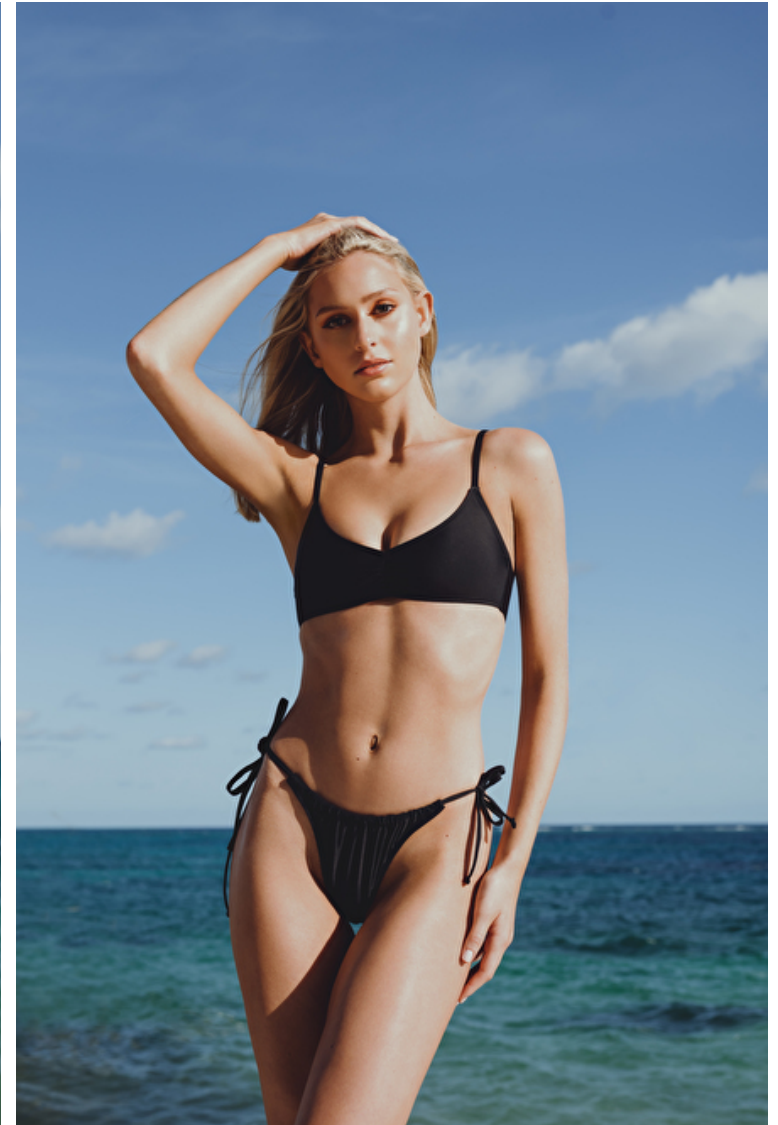

Select

MODEL MANAGEMENT

500 Bishop St NW SUITE A-2, Atlanta, 30318, Georgia, United States
Phone: (404) 872-7444 **Fax:** (404) 874-1526 **Email:** info.atlanta@selectmodel.com **Website:** <https://selectmodel.com/>

Elizabeth Walton

Height 178cm / 5' 10.0"

Size EU/US 32 / 2

Bust 81cm / 32"

Waist 65cm / 25.5"

Hips 89cm / 35"

Shoes EU/US/UK 40 / 9 / 7

Eyes Brown

Hair Blond

Cup C