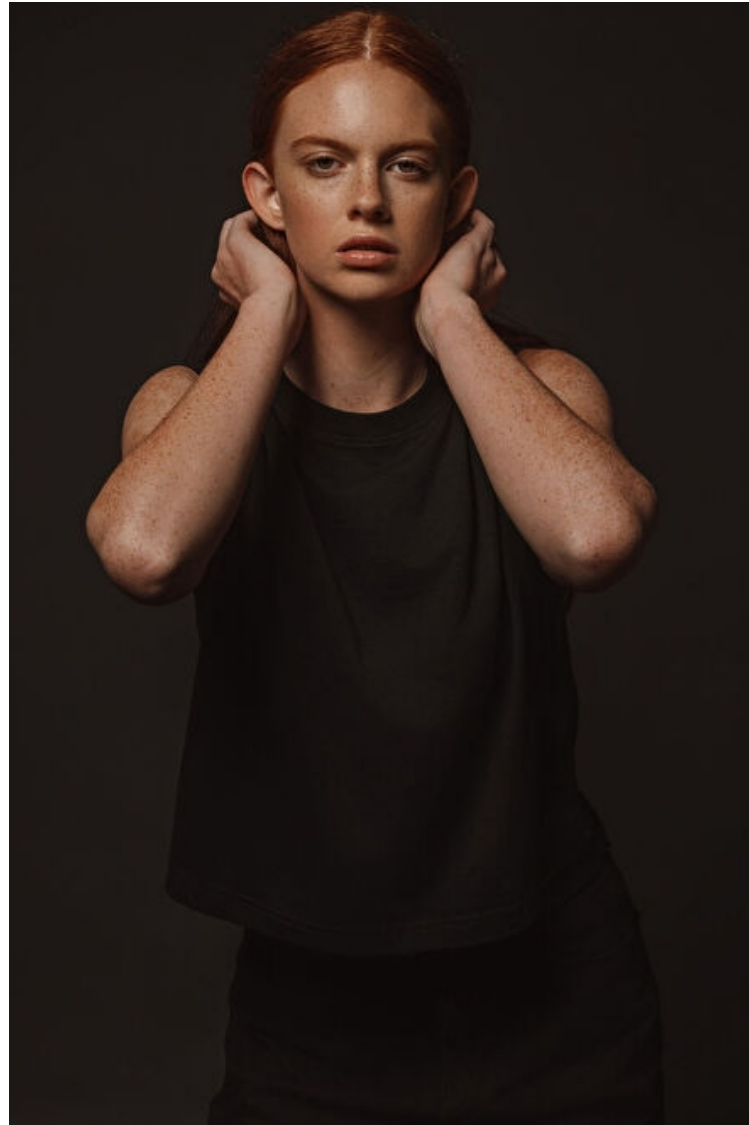

Bust 79cm / 31"

Waist 62cm / 24.5"

Hips 90cm / 35.5"

Shoes EU/US/UK 39.5 / 8.5 / 6

Eyes Hazel

Hair Red

Cup A

Select