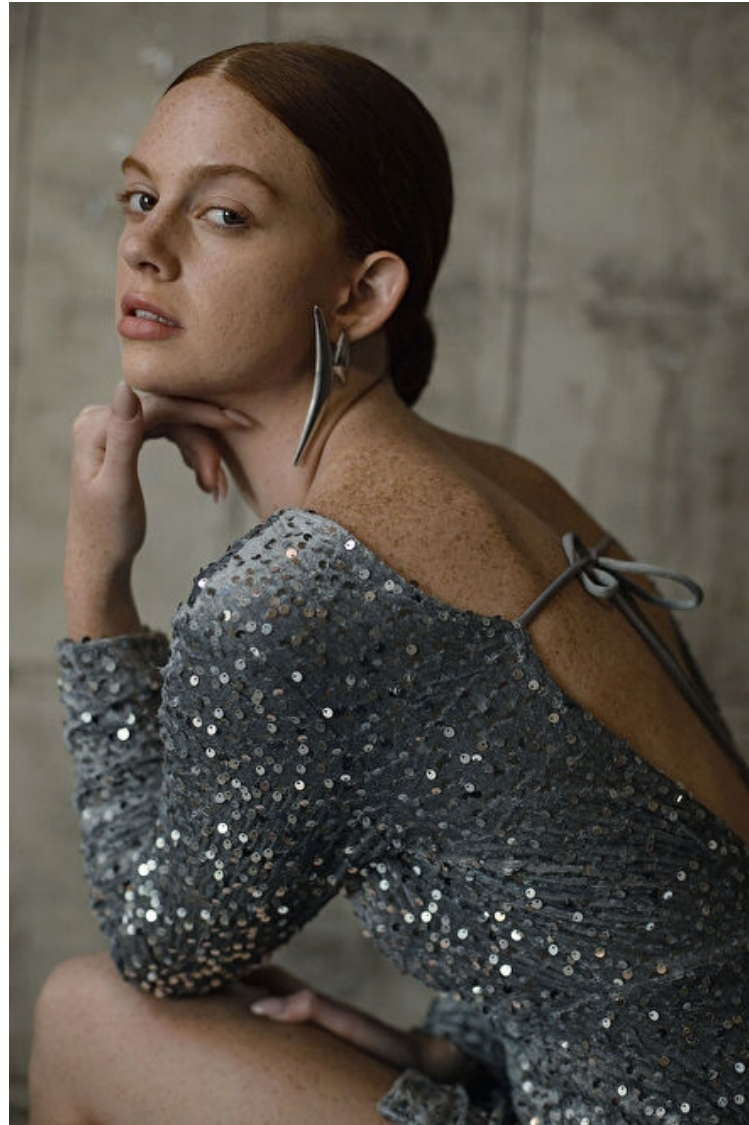

Bust 79cm / 31"

Waist 62cm / 24.5"

Hips 90cm / 35.5"

Shoes EU/US/UK 39.5 / 8.5 / 6

Eyes Hazel

Hair Red

Cup A

Select