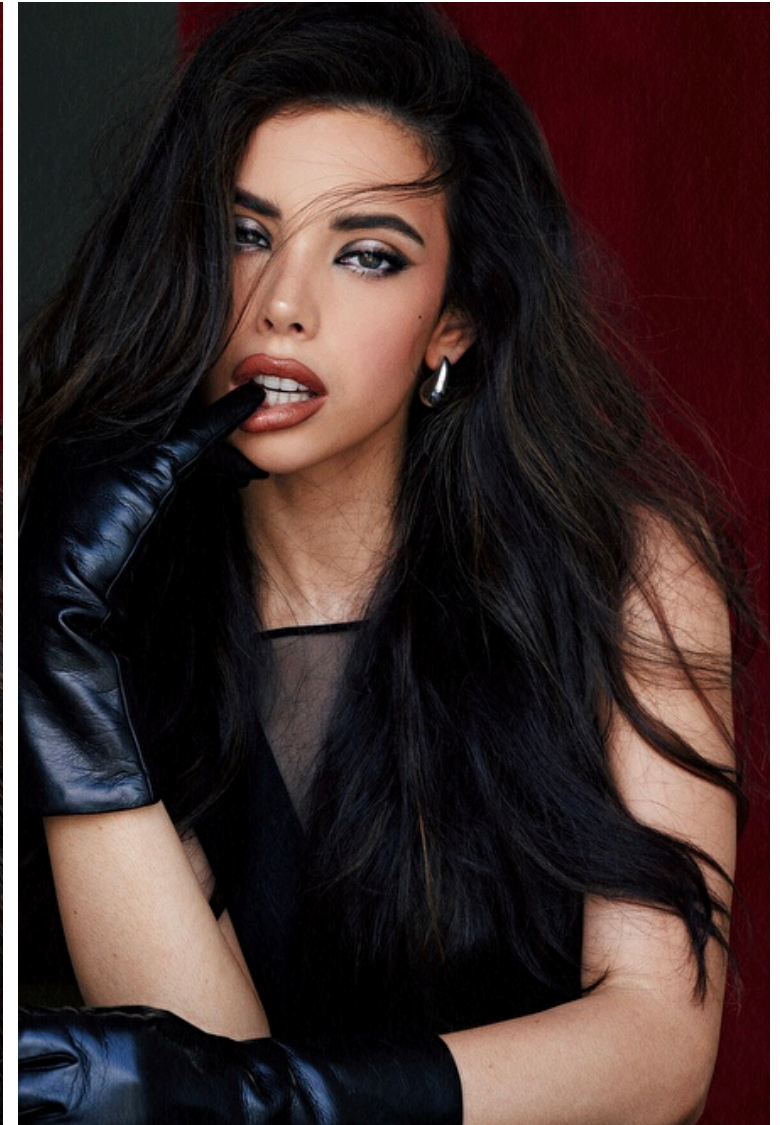

Select

MODEL MANAGEMENT

500 Bishop St NW SUITE A-2, Atlanta, 30318, Georgia, United States
Phone: (404) 872-7444 **Fax:** (404) 874-1526 **Email:** info.atlanta@selectmodel.com **Website:** <https://selectmodel.com/>

Ella Clark

Height 170cm / 5' 7.0"

Size EU/US 32 / 2

Bust 86cm / 34"

Waist 61cm / 24"

Hips 86cm / 34"

Shoes EU/US/UK 39.5 / 8.5 / 6

Eyes Hazel

Hair Brown