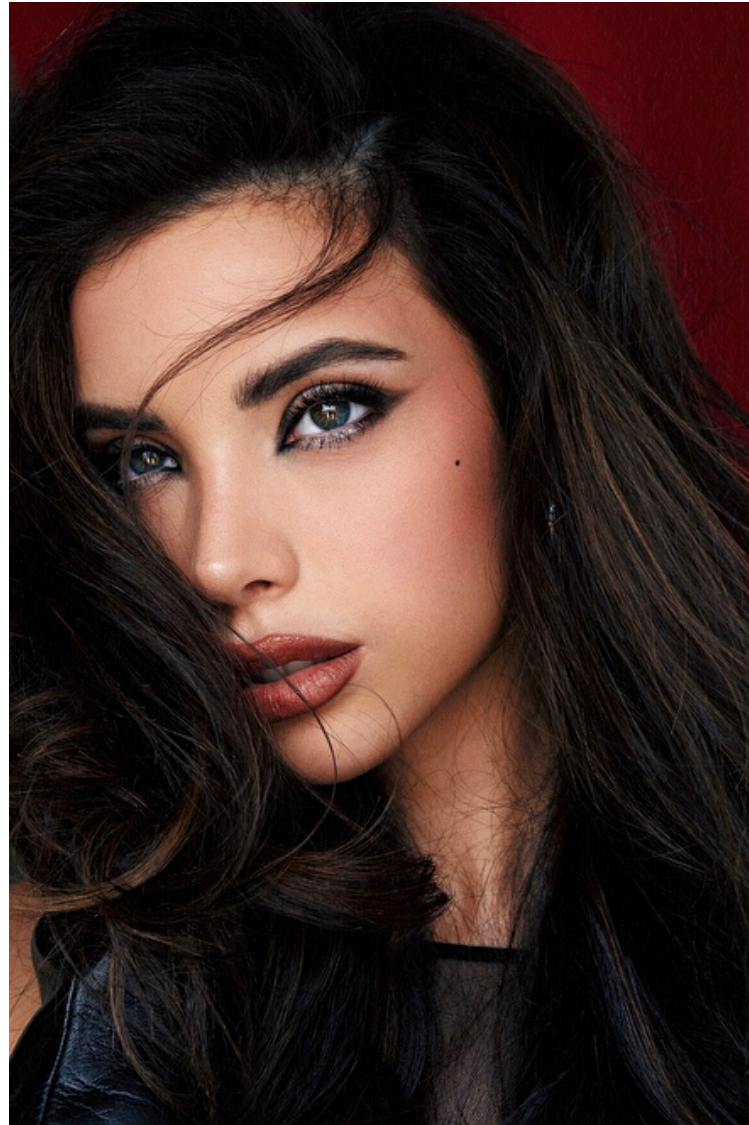

## Ella Clark

Height 170cm / 5' 7.0"

Size EU/US 32 / 2

Bust 86cm / 34"

Waist 61cm / 24"

Hips 86cm / 34"

Shoes EU/US/UK 39.5 / 8.5 / 6

Eyes Hazel

Hair Brown