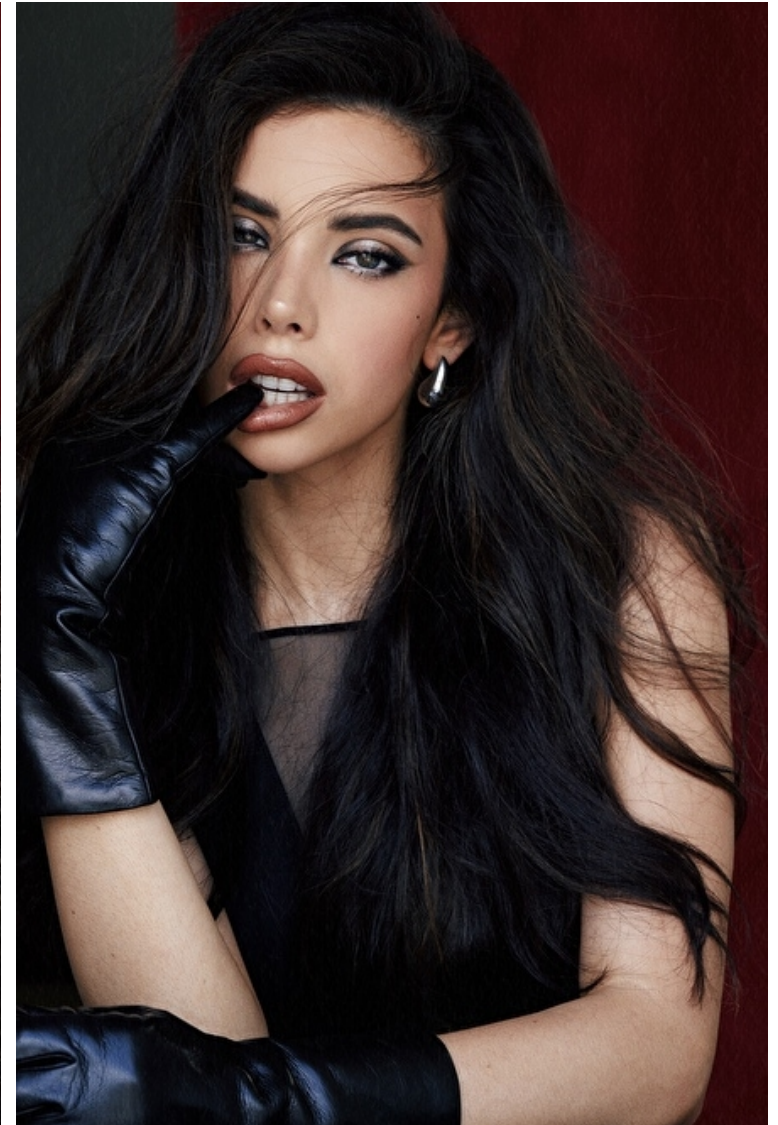

## Ella Clark

Height 170cm / 5' 7.0"

Size EU/US 32 / 2

Bust 86cm / 34"

Waist 61cm / 24"

Hips 86cm / 34"

Shoes EU/US/UK 39.5 / 8.5 / 6

Eyes Hazel

Hair Brown