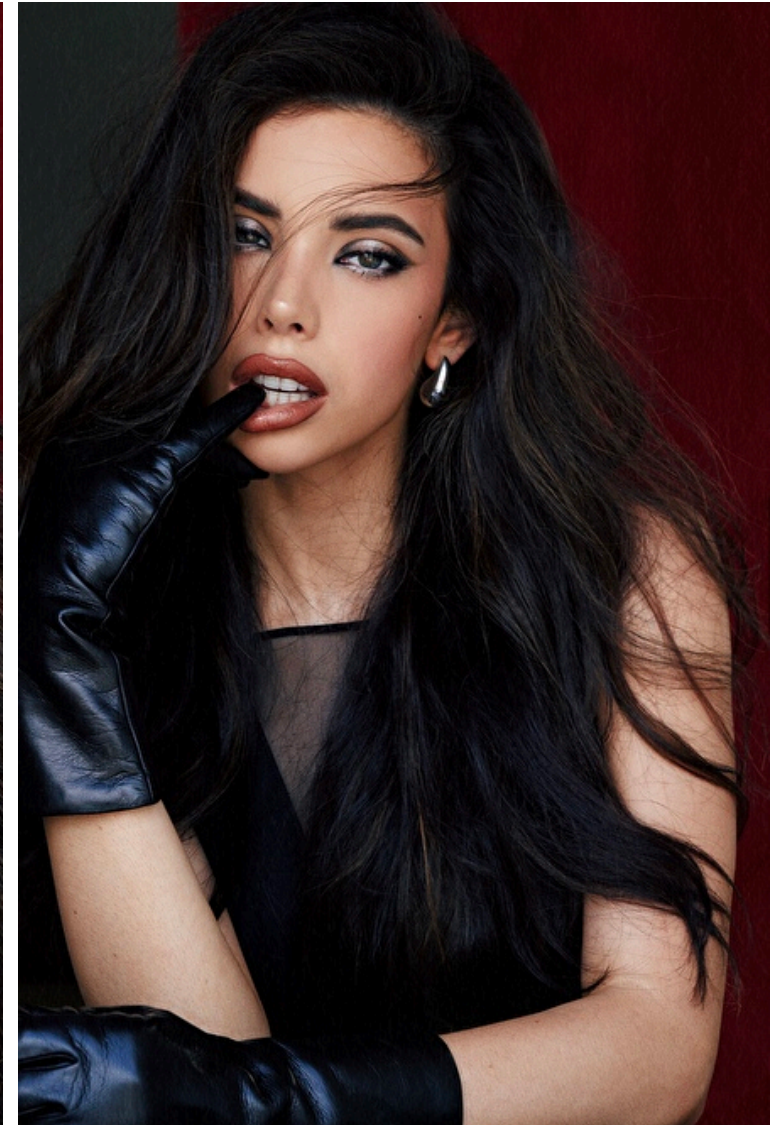

## Ella Clark

Height 170cm / 5' 7.0"

Size EU/US 32 / 2

Bust 86cm / 34"

Waist 61cm / 24"

Hips 86cm / 34"

Shoes EU/US/UK 39.5 / 8.5 / 6

Eyes Hazel

Hair Brown