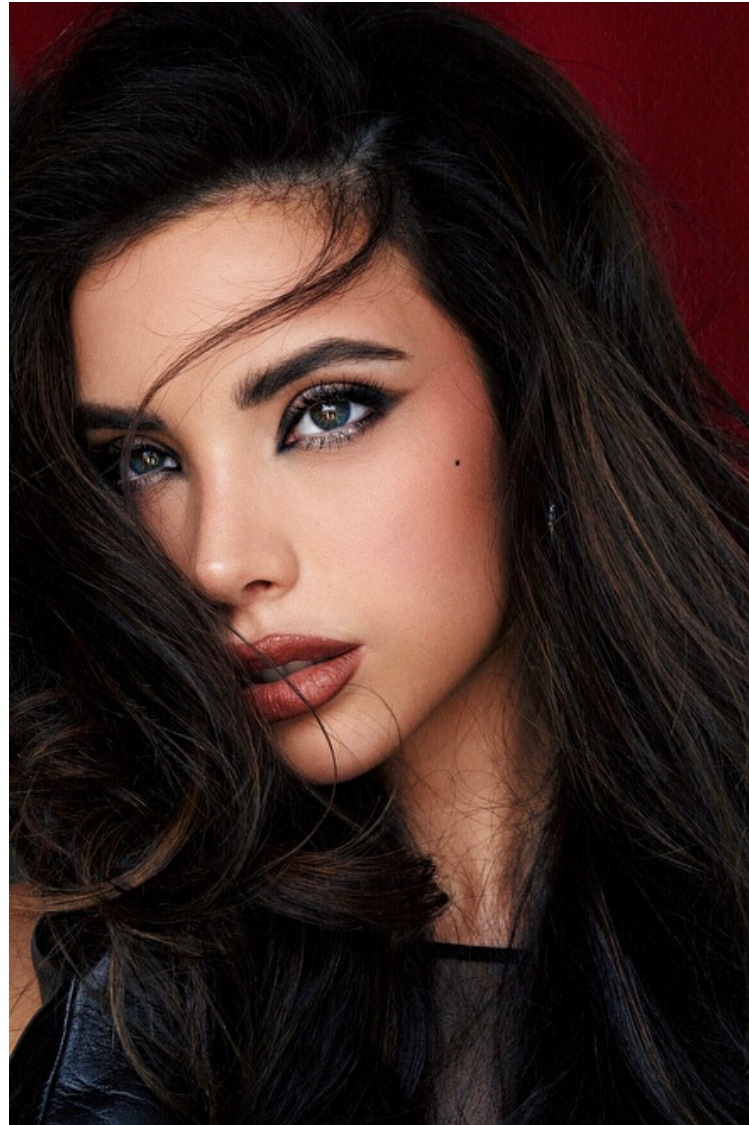

Select

MODEL MANAGEMENT

500 Bishop St NW SUITE A-2, Atlanta, 30318, Georgia, United States
Phone: (404) 872-7444 **Fax:** (404) 874-1526 **Email:** info.atlanta@selectmodel.com **Website:** <https://selectmodel.com/>

Ella Clark

Height 170cm / 5' 7.0"

Size EU/US 32 / 2

Bust 86cm / 34"

Waist 61cm / 24"

Hips 86cm / 34"

Shoes EU/US/UK 39.5 / 8.5 / 6

Eyes Hazel

Hair Brown