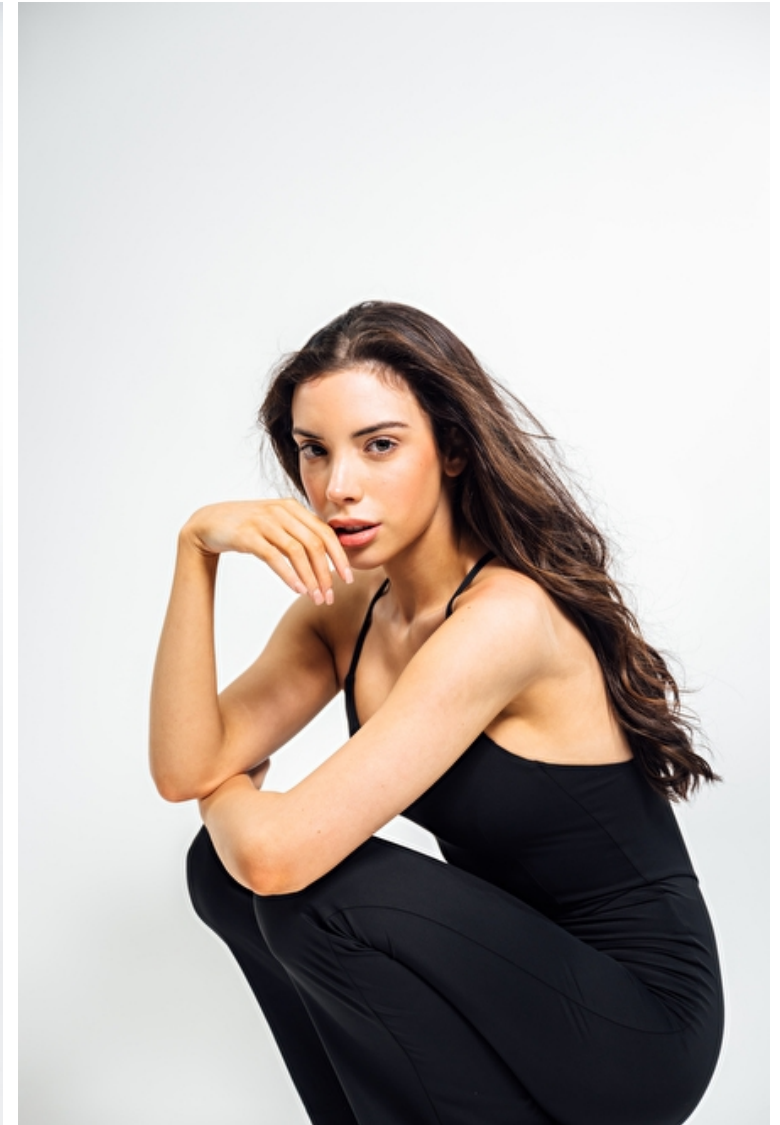

Select

MODEL MANAGEMENT

500 Bishop St NW SUITE A-2, Atlanta, 30318, Georgia, United States
Email: info.atlanta@selectmodel.com Website: <https://selectmodel.com/>

Ella Clark

Height 170cm / 5' 7.0"

Size EU/US 32 / 2

Bust 86cm / 34"

Waist 61cm / 24"

Hips 86cm / 34"

Shoes EU/US/UK 39.5 / 8.5 / 6

Eyes Hazel

Hair Brown