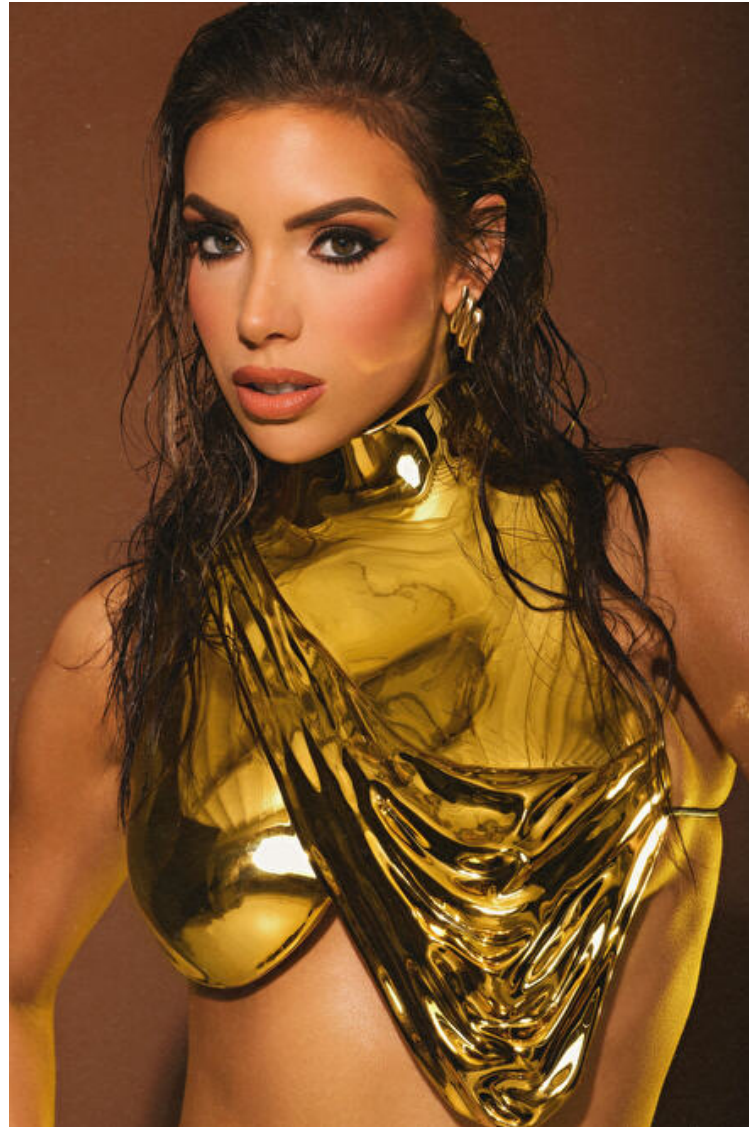

Select

MODEL MANAGEMENT

500 Bishop St NW SUITE A-2, Atlanta, 30318, Georgia, United States
Phone: (404) 872-7444 **Fax:** (404) 874-1526 **Email:** info.atlanta@selectmodel.com **Website:** <https://selectmodel.com/>

Ella Clark

Height 170cm / 5' 7.0"

Size EU/US 32 / 2

Bust 86cm / 34"

Waist 61cm / 24"

Hips 86cm / 34"

Shoes EU/US/UK 39.5 / 8.5 / 6

Eyes Hazel

Hair Brown