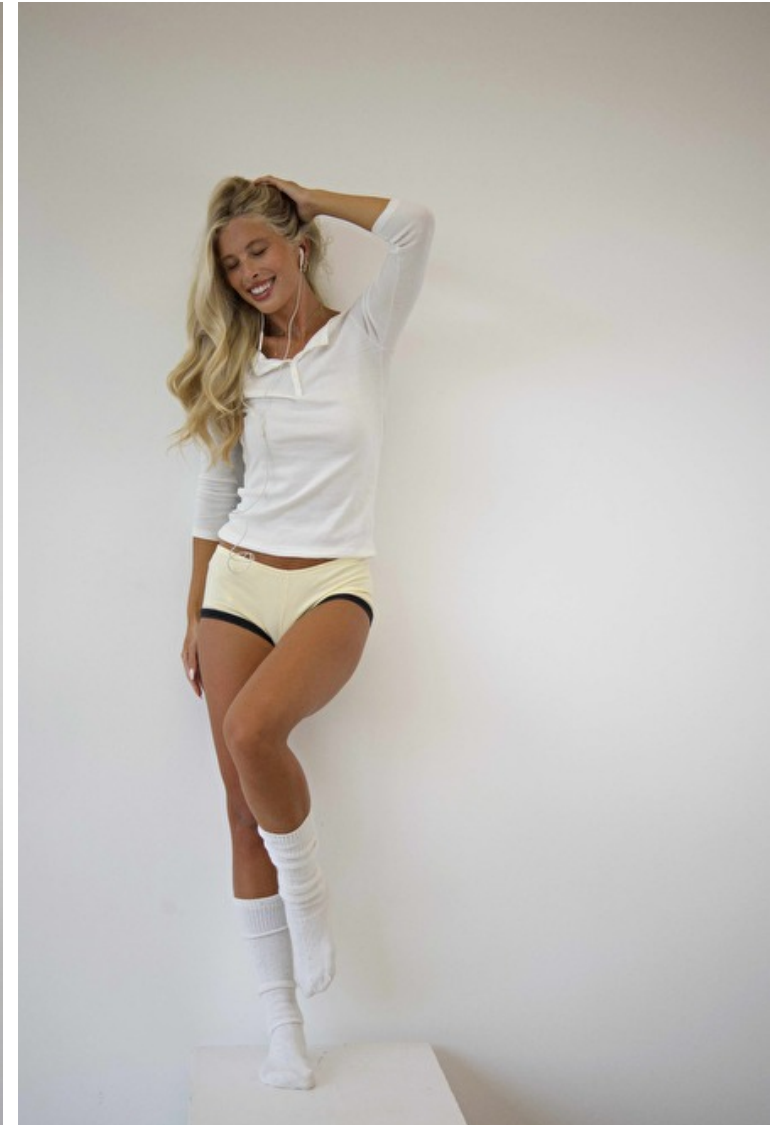

Bust 79cm / 31"

Waist 62cm / 24.5"

Hips 87cm / 34.5"

Shoes EU/US/UK 37.5 / 7 / 4

Eyes Blue

Hair Blond

Cup A

Select