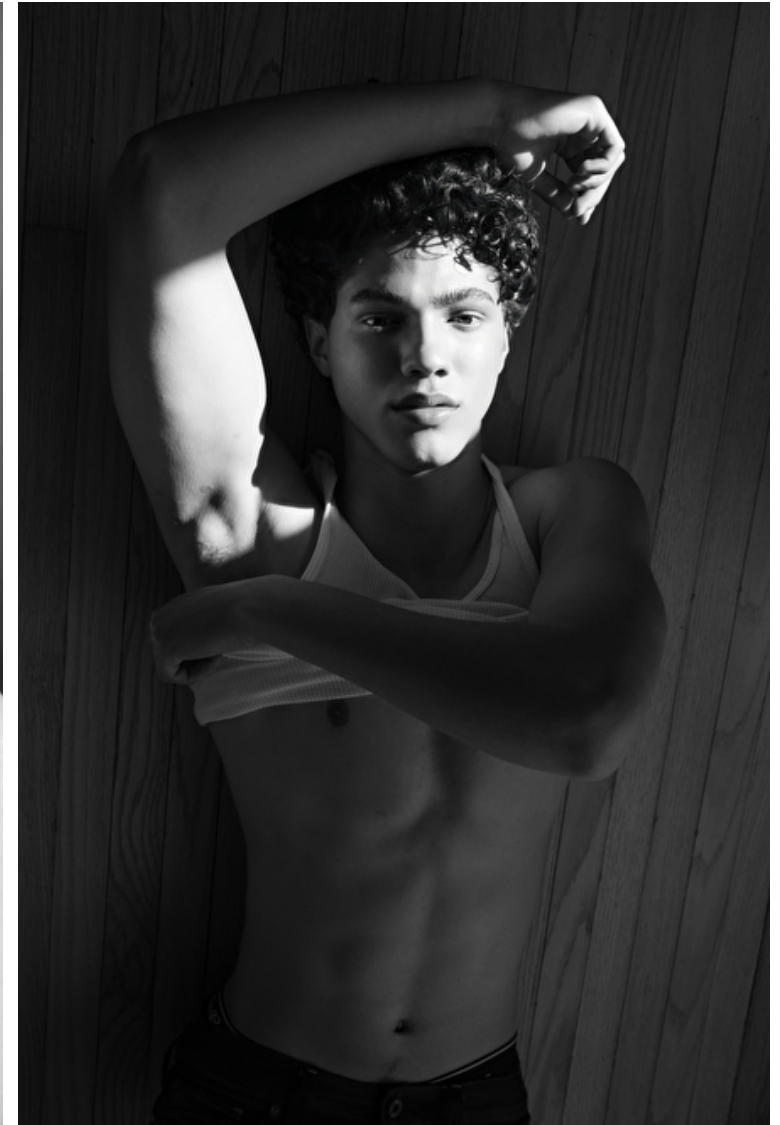

Select

MODEL MANAGEMENT

500 Bishop St NW SUITE A-2, Atlanta, 30318, Georgia, United States
Email: info.atlanta@selectmodel.com Website: <https://selectmodel.com/>

Emanuel Salmeron

Height 182cm / 5' 11.5"

Waist 84cm / 33"

Shoes EU/US/UK 41 / 8.5 / 7.5

Eyes Brown

Hair Brown

Inseam 89cm / 35"

Neck 35cm / 14"

Sleeve 91cm / 36"

Suit size 50cm / 40"

Suit cut Long