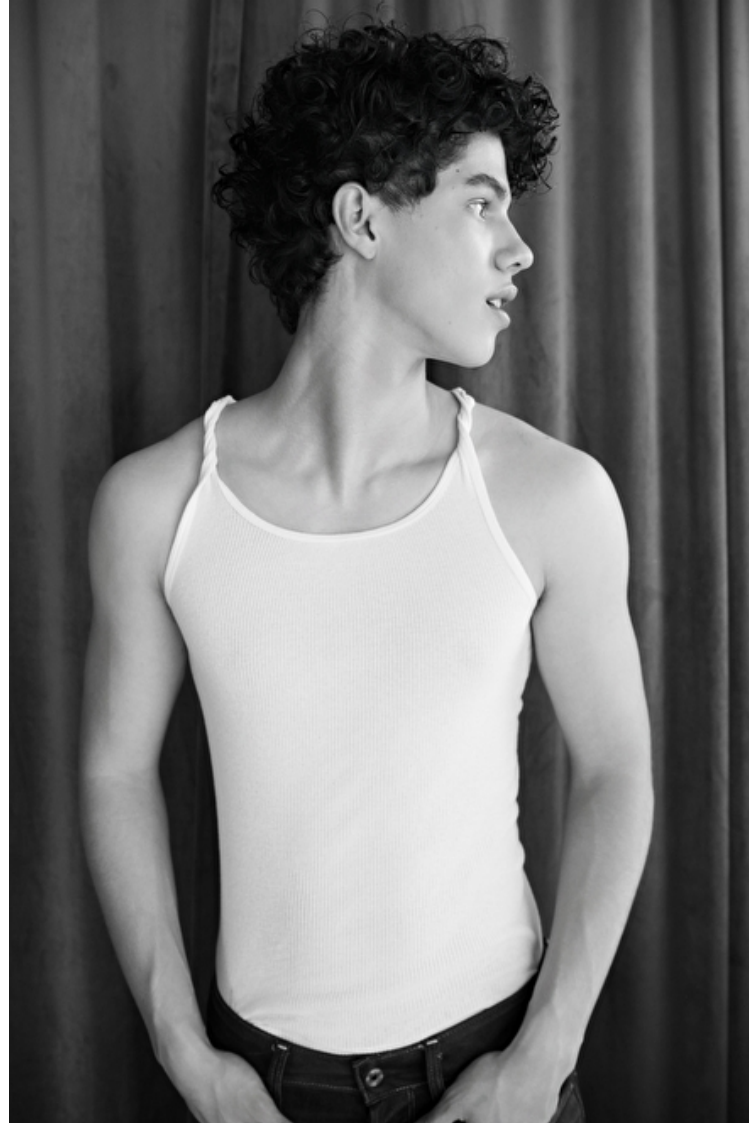

Select

MODEL MANAGEMENT

500 Bishop St NW SUITE A-2, Atlanta, 30318, Georgia, United States
Email: info.atlanta@selectmodel.com Website: <https://selectmodel.com/>

Emanuel Salmeron

Height 182cm / 5' 11.5"

Waist 84cm / 33"

Shoes EU/US/UK 41 / 8.5 / 7.5

Eyes Brown

Hair Brown

Inseam 89cm / 35"

Neck 35cm / 14"

Sleeve 91cm / 36"

Suit size 50cm / 40"

Suit cut Long