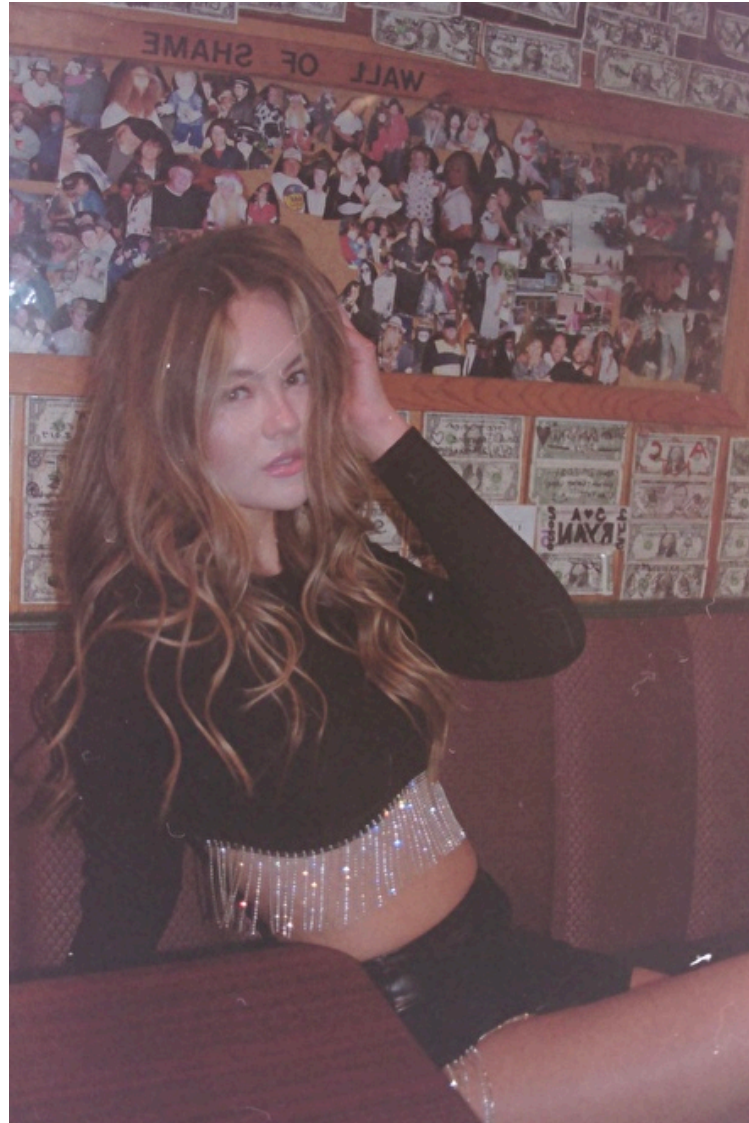

Select

MODEL MANAGEMENT

500 Bishop St NW SUITE A-2, Atlanta, 30318, Georgia, United States
Phone: (404) 872-7444 Fax: (404) 874-1526 Email: info.atlanta@selectmodel.com Website: <https://selectmodel.com/>

Emerson Bousquet

Height 183cm / 6' 0.0"

Size EU/US 34 / 4

Bust 84cm / 33"

Waist 68cm / 27"

Hips 94cm / 37"

Shoes EU/US/UK 40 / 9 / 7

Eyes Brown

Hair Brown