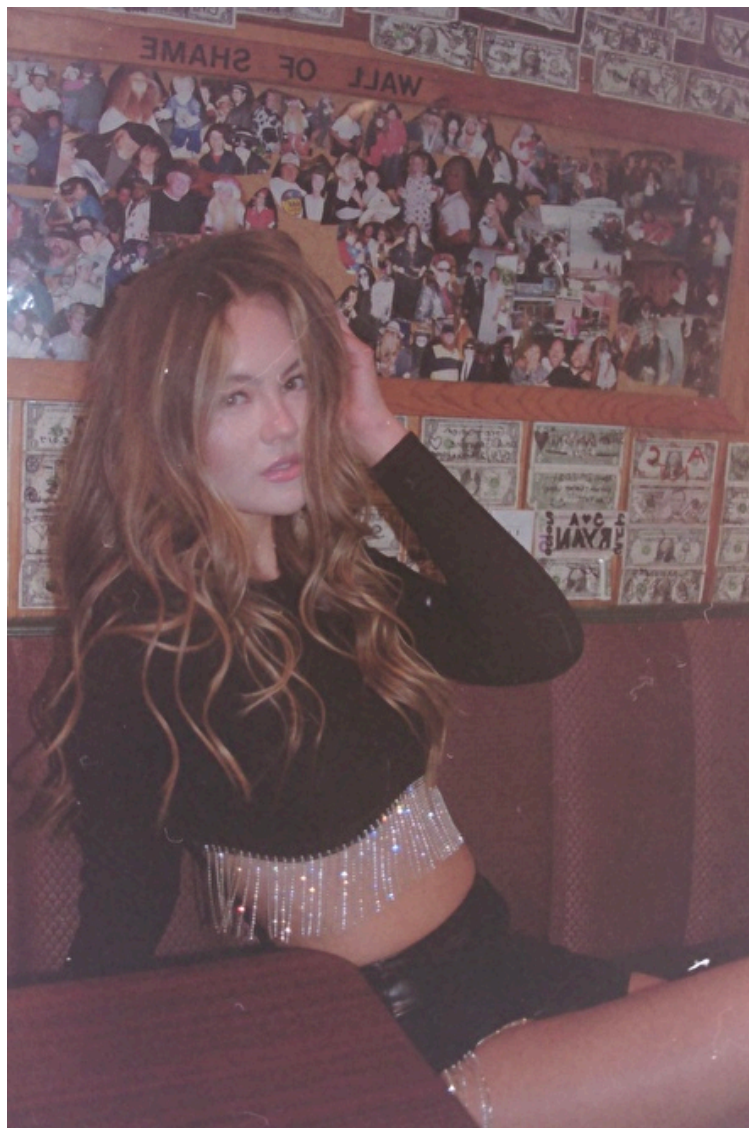

Select

MODEL MANAGEMENT

500 Bishop St NW SUITE A-2, Atlanta, 30318, Georgia, United States
Phone: (404) 872-7444 Fax: (404) 874-1526 Email: info.atlanta@selectmodel.com Website: <https://selectmodel.com/>

Emerson Bousquet

Height 183cm / 6' 0.0"

Size EU/US 34 / 4

Bust 84cm / 33"

Waist 68cm / 27"

Hips 94cm / 37"

Shoes EU/US/UK 40 / 9 / 7

Eyes Brown

Hair Brown