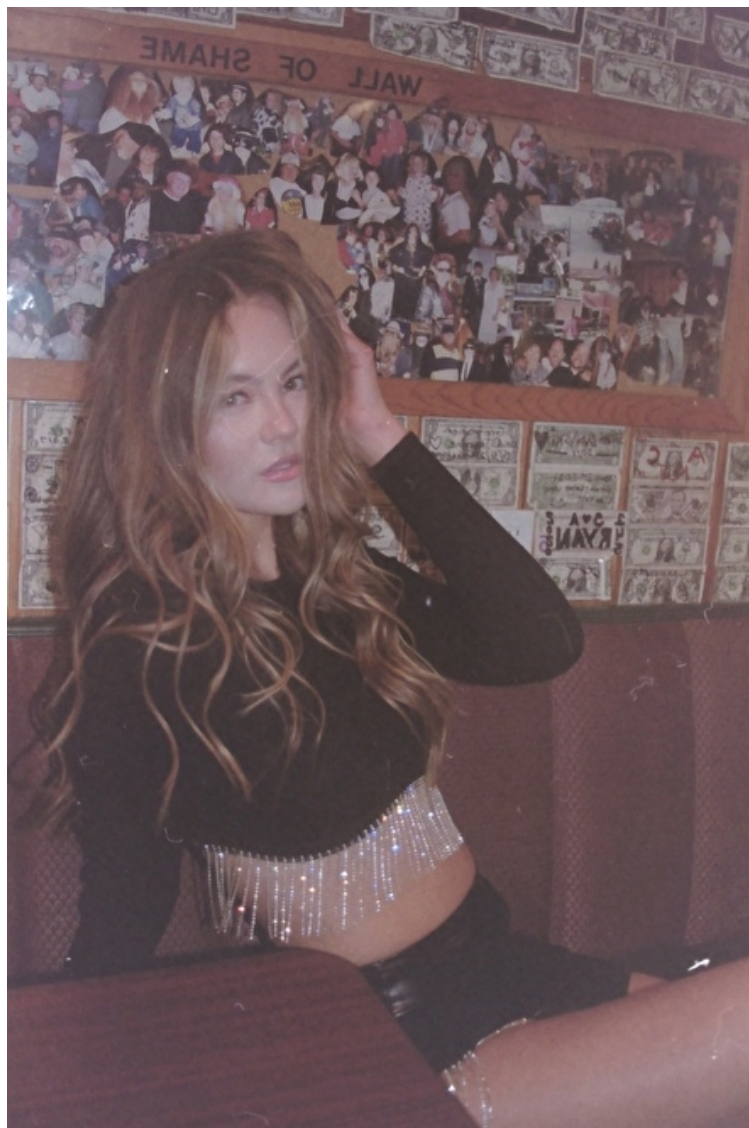

Select

MODEL MANAGEMENT

500 Bishop St NW SUITE A-2, Atlanta, 30318, Georgia, United States
Email: info.atlanta@selectmodel.com Website: <https://selectmodel.com/>

Emerson Bousquet

Height 183cm / 6' 0.0"

Size EU/US 34 / 4

Bust 84cm / 33"

Waist 68cm / 27"

Hips 94cm / 37"

Shoes EU/US/UK 40 / 9 / 7

Eyes Brown

Hair Brown