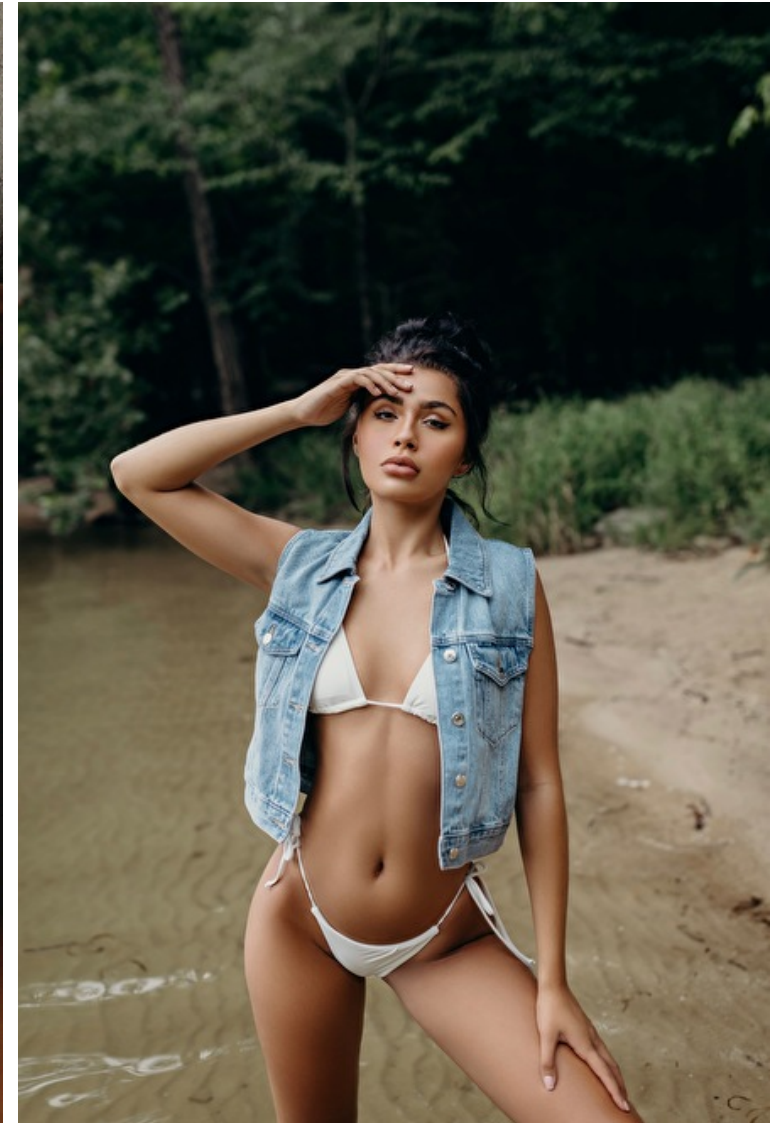

Select

MODEL MANAGEMENT

500 Bishop St NW SUITE A-2, Atlanta, 30318, Georgia, United States
Phone: (404) 872-7444 **Fax:** (404) 874-1526 **Email:** info.atlanta@selectmodel.com **Website:** <https://selectmodel.com/>

Emery Gore

Height 180cm / 5' 11.0"

Size EU/US 34 / 4

Bust 81cm / 32"

Waist 68cm / 27"

Hips 91cm / 36"

Shoes EU/US/UK 39.5 / 8.5 / 6

Eyes Brown

Hair Black

Cup B