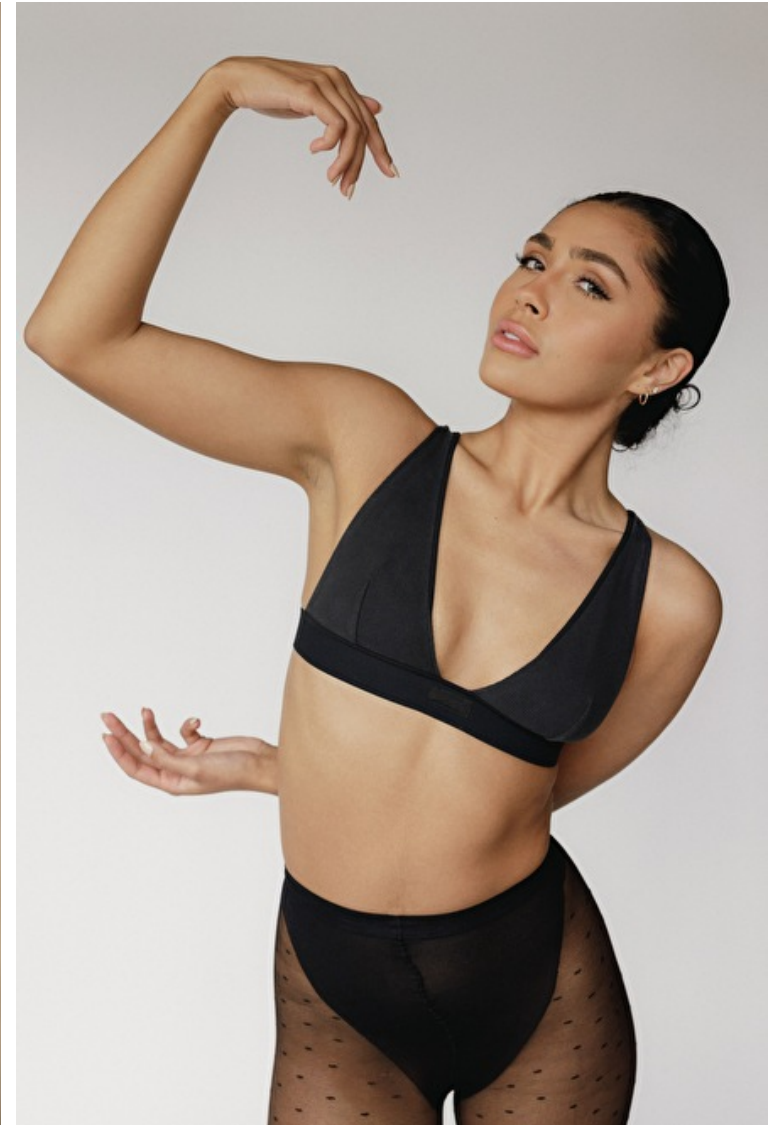

Emery Gore

Height 180cm / 5' 11.0"

Size EU/US 34 / 4

Bust 81cm / 32"

Waist 68cm / 27"

Hips 91cm / 36"

Shoes EU/US/UK 39.5 / 8.5 / 6

Eyes Brown

Hair Black

Cup B