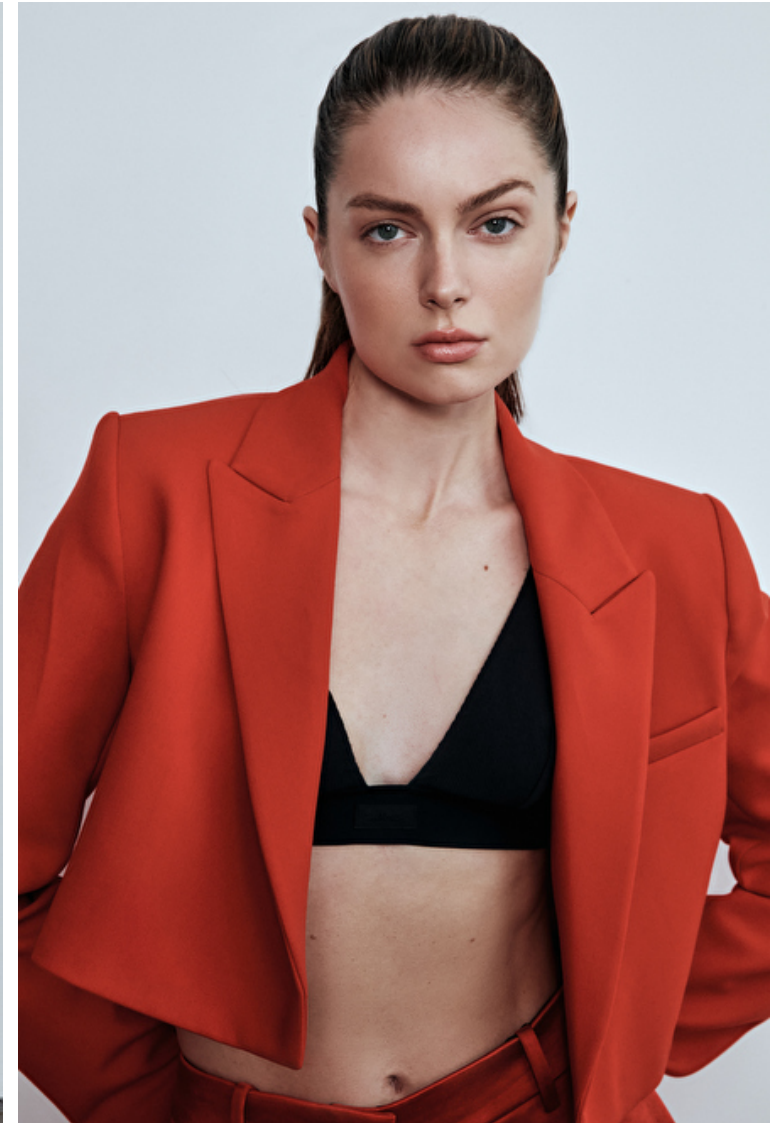

Select

MODEL MANAGEMENT

500 Bishop St NW SUITE A-2, Atlanta, 30318, Georgia, United States
Phone: (404) 872-7444 **Fax:** (404) 874-1526 **Email:** info.atlanta@selectmodel.com **Website:** <https://selectmodel.com/>

Emily Suttle

Height 173cm / 5' 8.0"

Size EU/US 32 / 2

Bust 81cm / 32"

Waist 63cm / 25"

Hips 94cm / 37"

Shoes EU/US/UK 40 / 9 / 7

Eyes Blue

Hair Brown