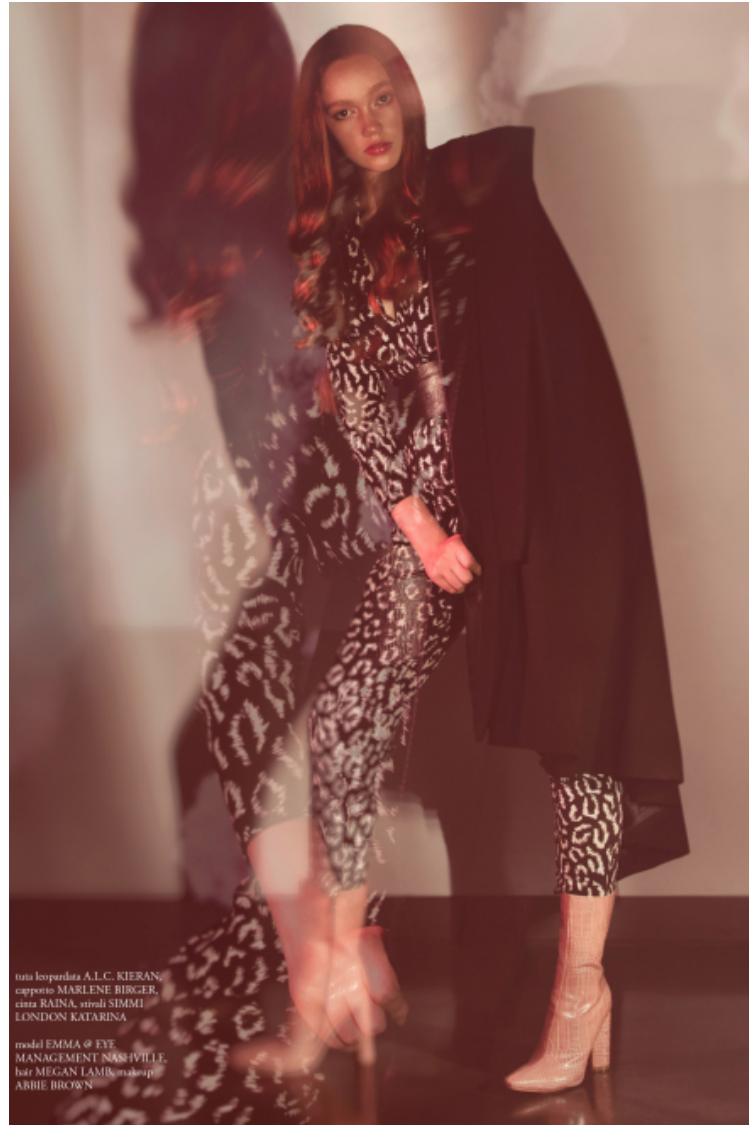

Select

MODEL MANAGEMENT

500 Bishop St NW SUITE A-2, Atlanta, 30318, Georgia, United States
Phone: (404) 872-7444 Fax: (404) 874-1526 Email: info.atlanta@selectmodel.com Website: <https://selectmodel.com/>

Emma Cat

Height 179cm / 5' 10.5"

Size EU/US 32 / 2

Bust 81cm / 32"

Waist 63cm / 25"

Hips 89cm / 35"

Shoes EU/US/UK 41 / 9.5 / 8

Eyes Brown

Hair Auburn