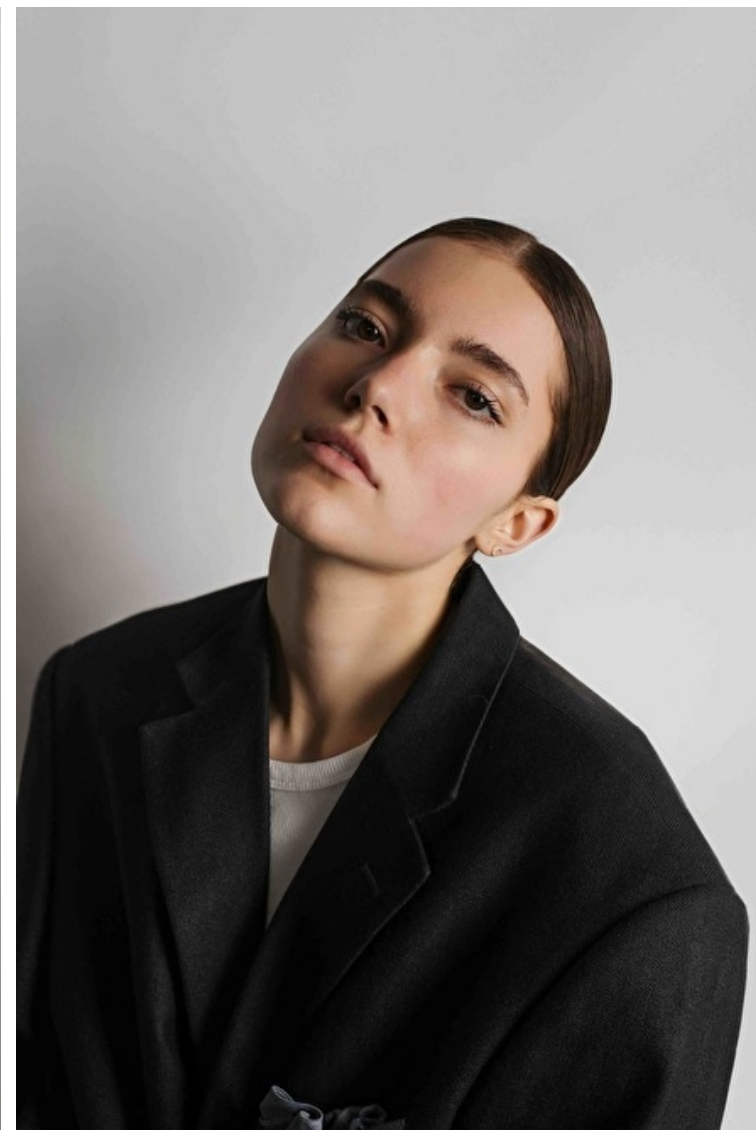

Height 175cm / 5' 9.0"

Size EU/US 30

Bust 76cm / 30"

Waist 59cm / 23"

Hips 86cm / 34"

Shoes EU/US/UK 39 / 8 / 6

Eyes Hazel

Hair Brown