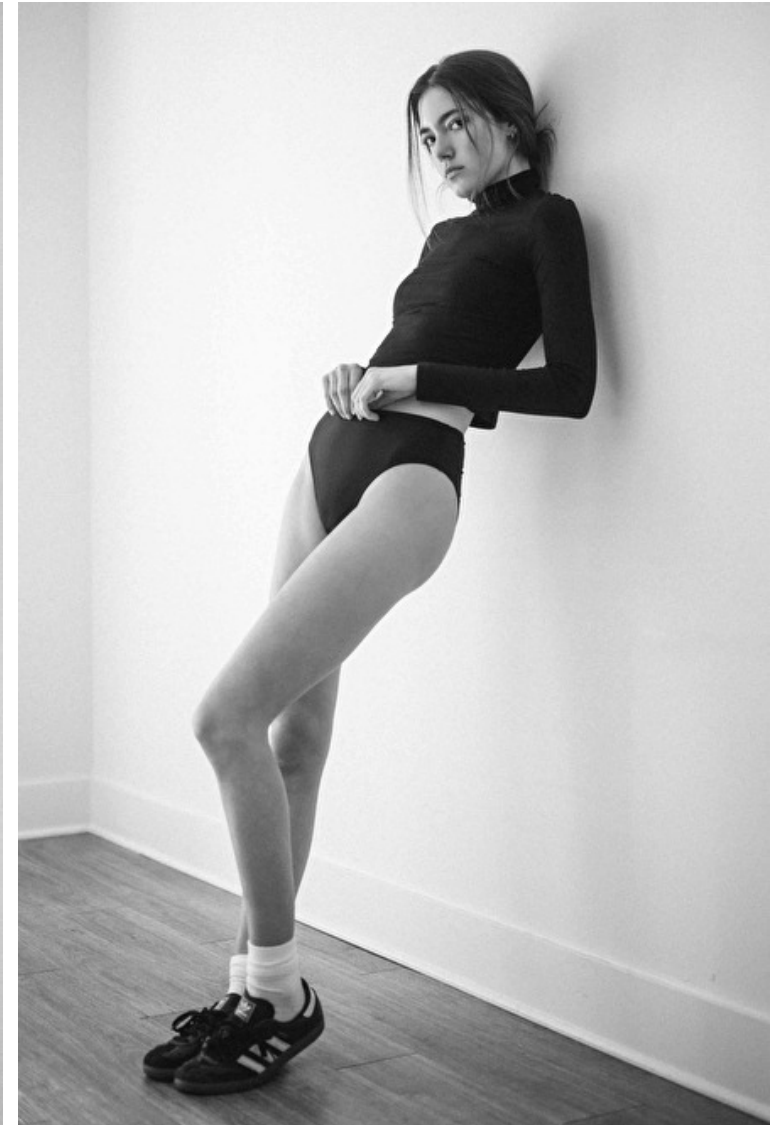

Select

MODEL MANAGEMENT

500 Bishop St NW SUITE A-2, Atlanta, 30318, Georgia, United States
Email: info.atlanta@selectmodel.com Website: <https://selectmodel.com/>

Emma Feltner

Height 175cm / 5' 9.0"

Size EU/US 30

Bust 76cm / 30"

Waist 59cm / 23"

Hips 86cm / 34"

Shoes EU/US/UK 39 / 8 / 6

Eyes Hazel

Hair Brown