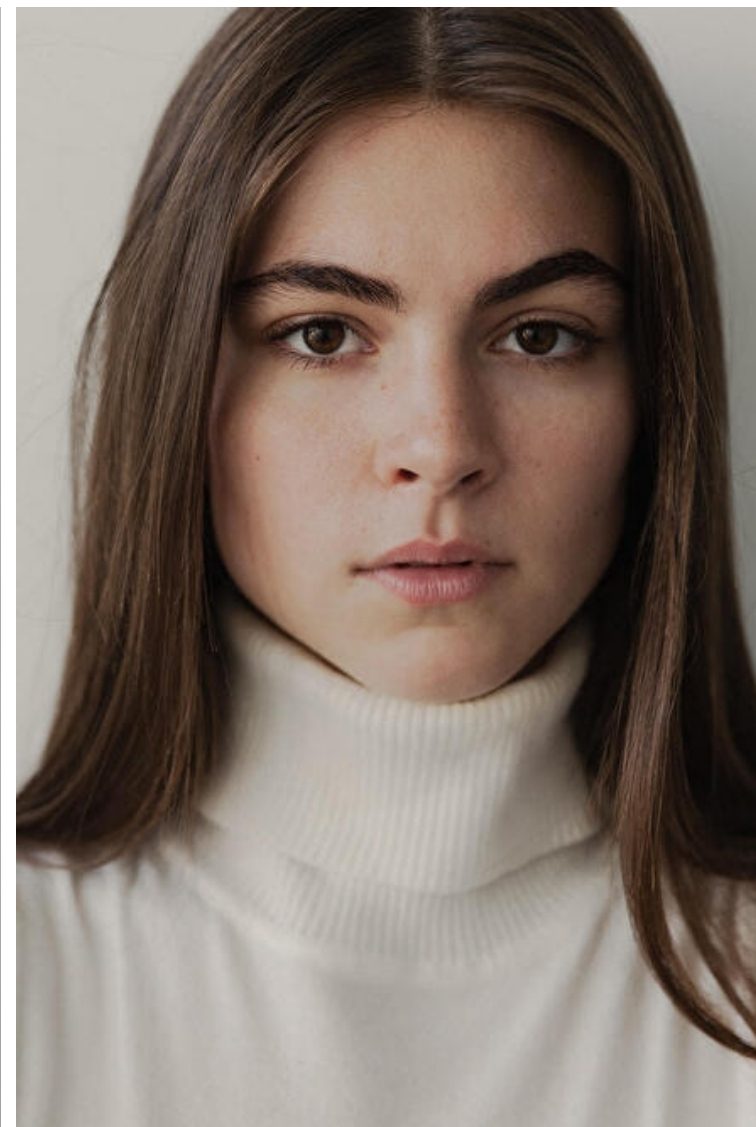

Select

MODEL MANAGEMENT

500 Bishop St NW SUITE A-2, Atlanta, 30318, Georgia, United States
Email: info.atlanta@selectmodel.com Website: <https://selectmodel.com/>

Emma Burg

Height 175cm / 5' 9.0"

Size EU/US 32 / 2

Bust 86cm / 34"

Waist 66cm / 26"

Hips 87cm / 34.5"

Shoes EU/US/UK 40 / 9 / 7

Eyes Brown

Hair Brown