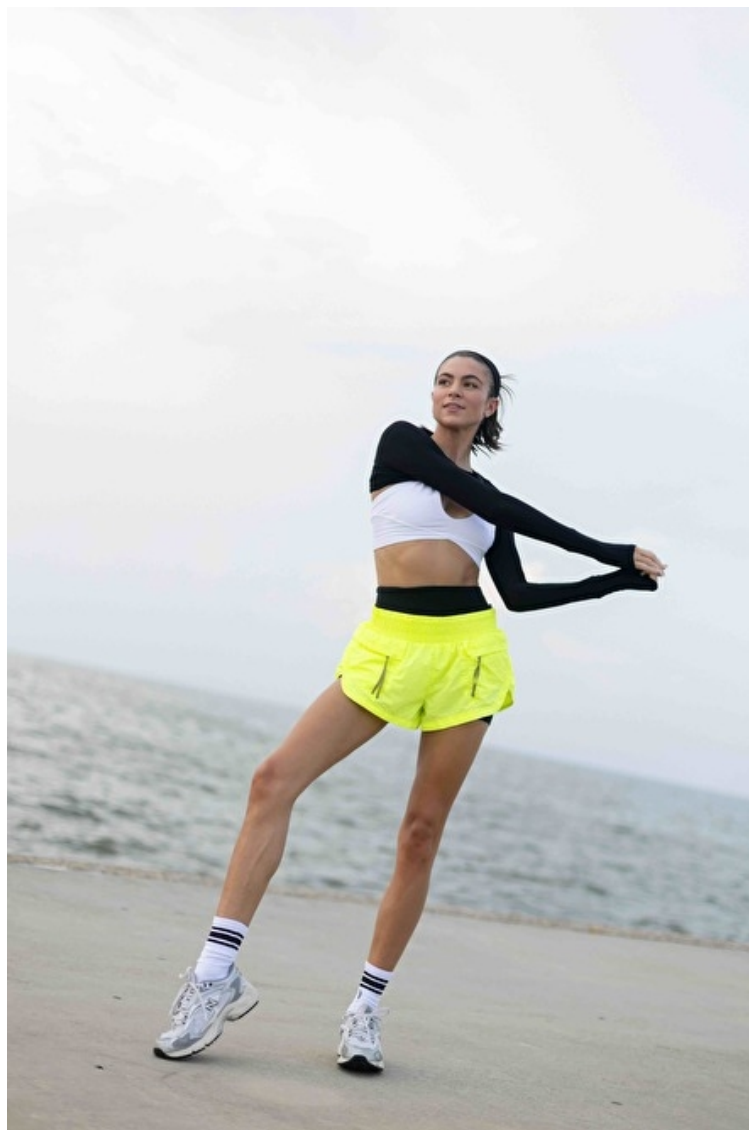

Select

MODEL MANAGEMENT

500 Bishop St NW SUITE A-2, Atlanta, 30318, Georgia, United States
Email: info.atlanta@selectmodel.com Website: <https://selectmodel.com/>

Emma Burg

Height 175cm / 5' 9.0"

Size EU/US 32 / 2

Bust 86cm / 34"

Waist 66cm / 26"

Hips 87cm / 34.5"

Shoes EU/US/UK 40 / 9 / 7

Eyes Brown

Hair Brown