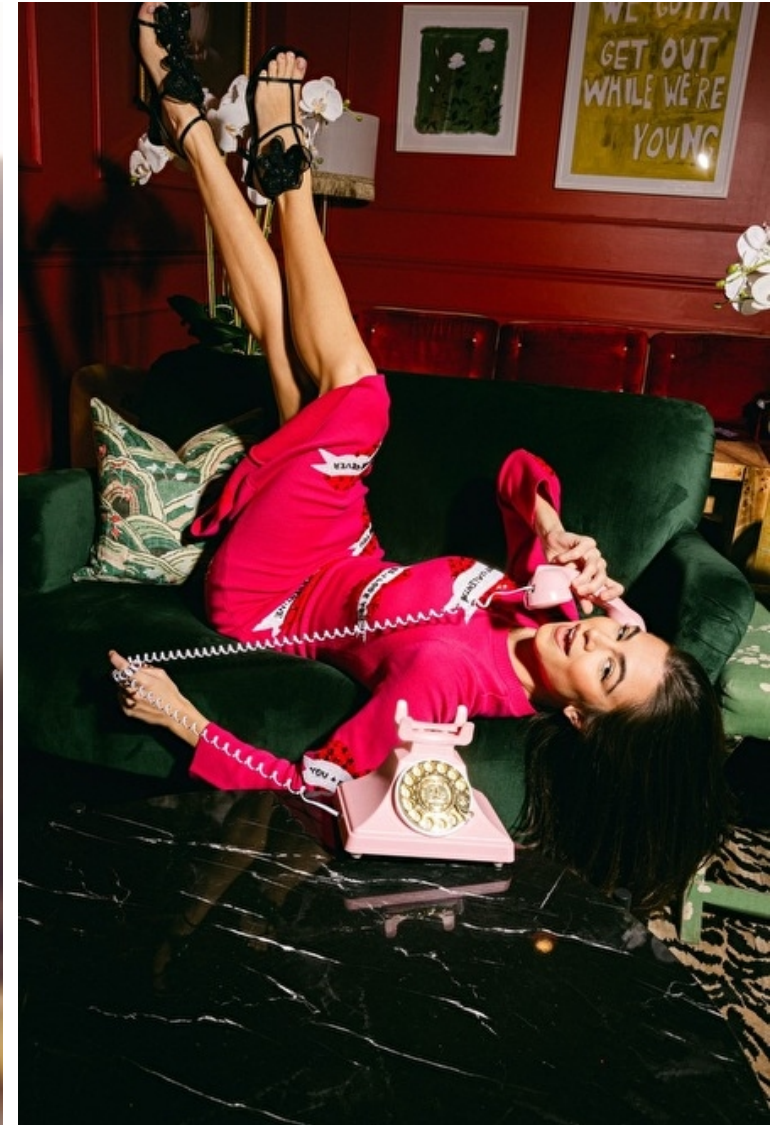

Select

MODEL MANAGEMENT

500 Bishop St NW SUITE A-2, Atlanta, 30318, Georgia, United States
Email: info.atlanta@selectmodel.com Website: <https://selectmodel.com/>

Emma Burg

Height 175cm / 5' 9.0"

Size EU/US 32 / 2

Bust 86cm / 34"

Waist 66cm / 26"

Hips 87cm / 34.5"

Shoes EU/US/UK 40 / 9 / 7

Eyes Brown

Hair Brown