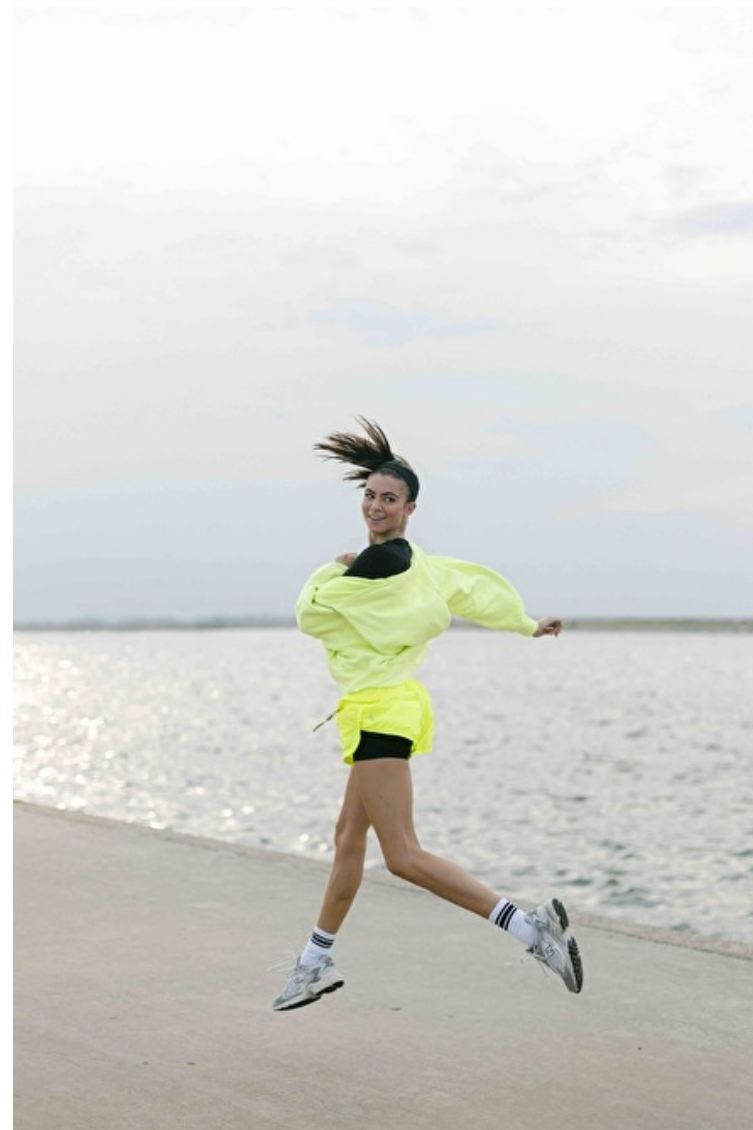

Select

MODEL MANAGEMENT

500 Bishop St NW SUITE A-2, Atlanta, 30318, Georgia, United States
Email: info.atlanta@selectmodel.com Website: <https://selectmodel.com/>

Emma Burg

Height 175cm / 5' 9.0"

Size EU/US 32 / 2

Bust 86cm / 34"

Waist 66cm / 26"

Hips 87cm / 34.5"

Shoes EU/US/UK 40 / 9 / 7

Eyes Brown

Hair Brown