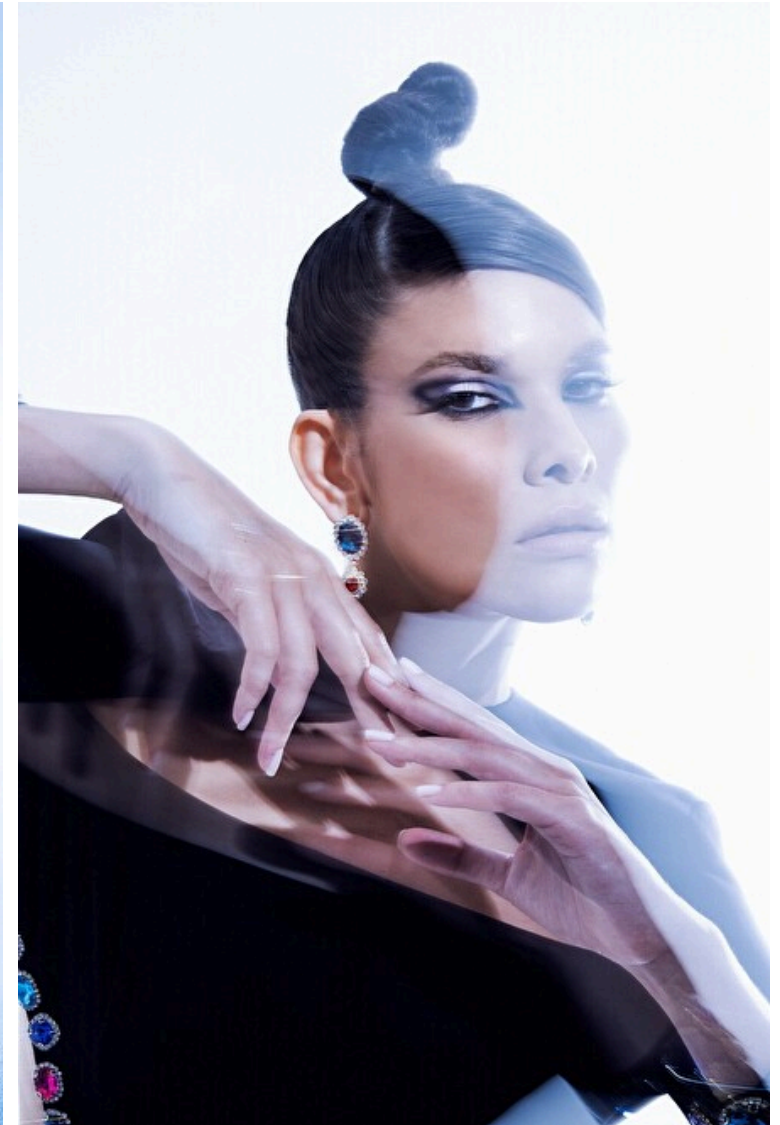

Select

MODEL MANAGEMENT

500 Bishop St NW SUITE A-2, Atlanta, 30318, Georgia, United States
Phone: (404) 872-7444 **Fax:** (404) 874-1526 **Email:** info.atlanta@selectmodel.com **Website:** <https://selectmodel.com/>

Emmy Pena

Height 182cm / 5' 11.5"

Size EU/US 34 / 4

Bust 84cm / 33"

Waist 67cm / 26.5"

Hips 99cm / 39"

Shoes EU/US/UK 42.5 / 11 / 9

Eyes Brown

Hair Brown