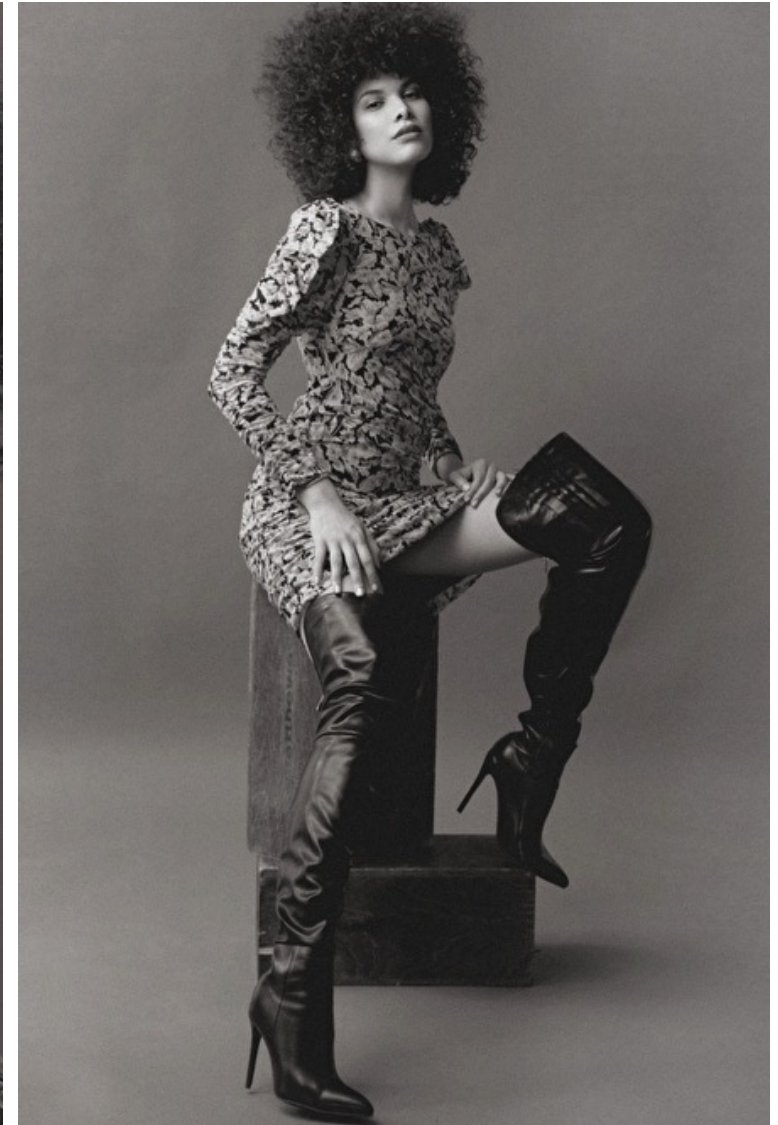

Select

MODEL MANAGEMENT

500 Bishop St NW SUITE A-2, Atlanta, 30318, Georgia, United States
Email: info.atlanta@selectmodel.com Website: <https://selectmodel.com/>

Emmy Peña

Height 182cm / 5' 11.5"

Size EU/US 34 / 4

Bust 84cm / 33"

Waist 67cm / 26.5"

Hips 99cm / 39"

Shoes EU/US/UK 42.5 / 11 / 9

Eyes Brown

Hair Brown