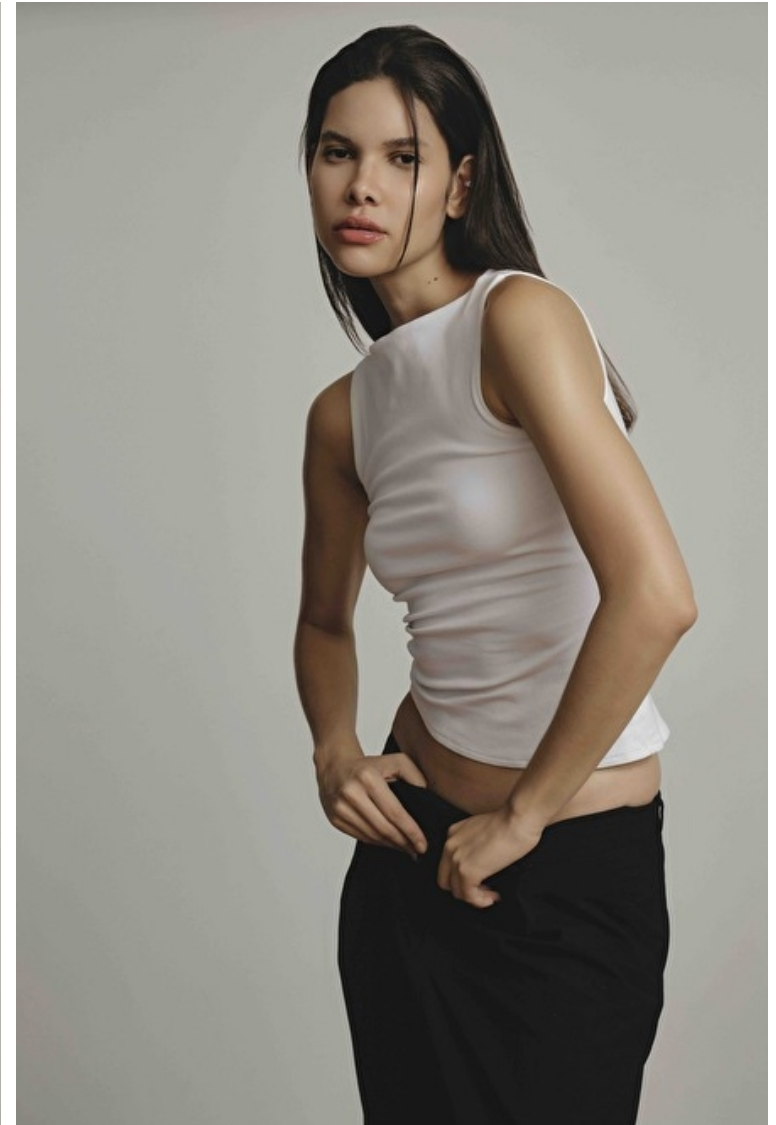

Select

MODEL MANAGEMENT

500 Bishop St NW SUITE A-2, Atlanta, 30318, Georgia, United States
Email: info.atlanta@selectmodel.com Website: <https://selectmodel.com/>

Emmy Peña

Height 182cm / 5' 11.5"

Size EU/US 34 / 4

Bust 84cm / 33"

Waist 67cm / 26.5"

Hips 99cm / 39"

Shoes EU/US/UK 42.5 / 11 / 9

Eyes Brown

Hair Brown