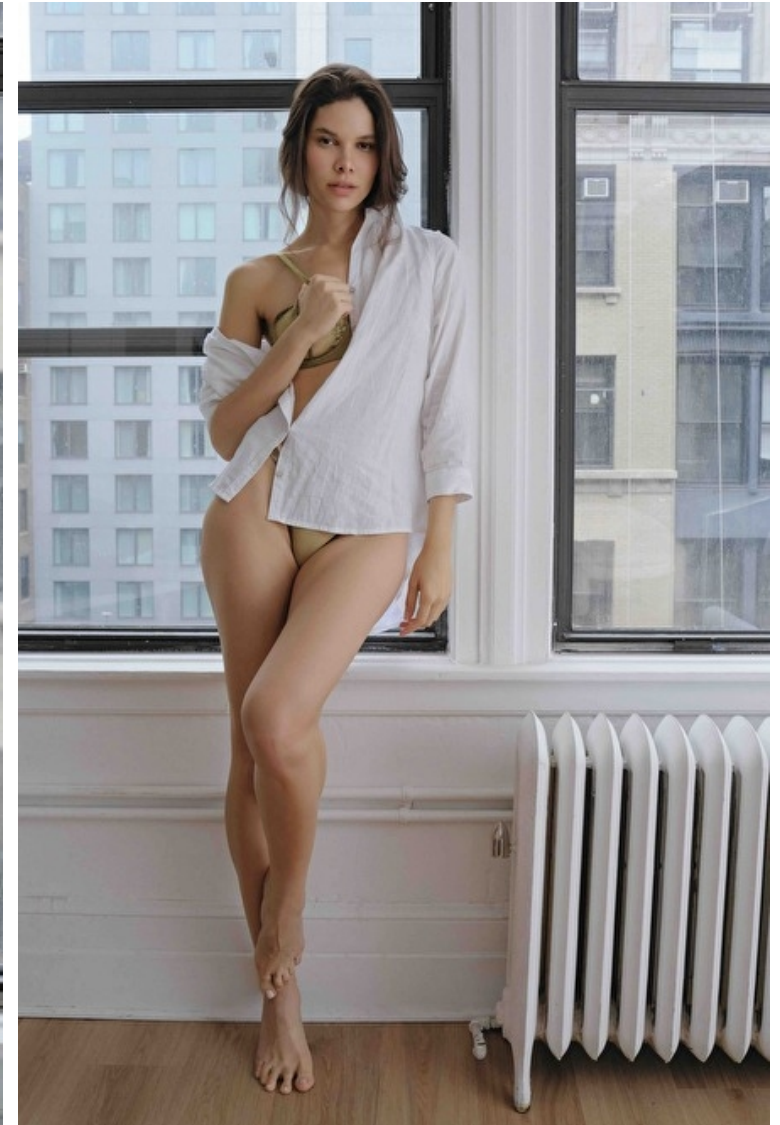

Select

MODEL MANAGEMENT

500 Bishop St NW SUITE A-2, Atlanta, 30318, Georgia, United States
Email: info.atlanta@selectmodel.com Website: <https://selectmodel.com/>

Emmy Peña

Height 182cm / 5' 11.5"

Size EU/US 34 / 4

Bust 84cm / 33"

Waist 67cm / 26.5"

Hips 99cm / 39"

Shoes EU/US/UK 42.5 / 11 / 9

Eyes Brown

Hair Brown