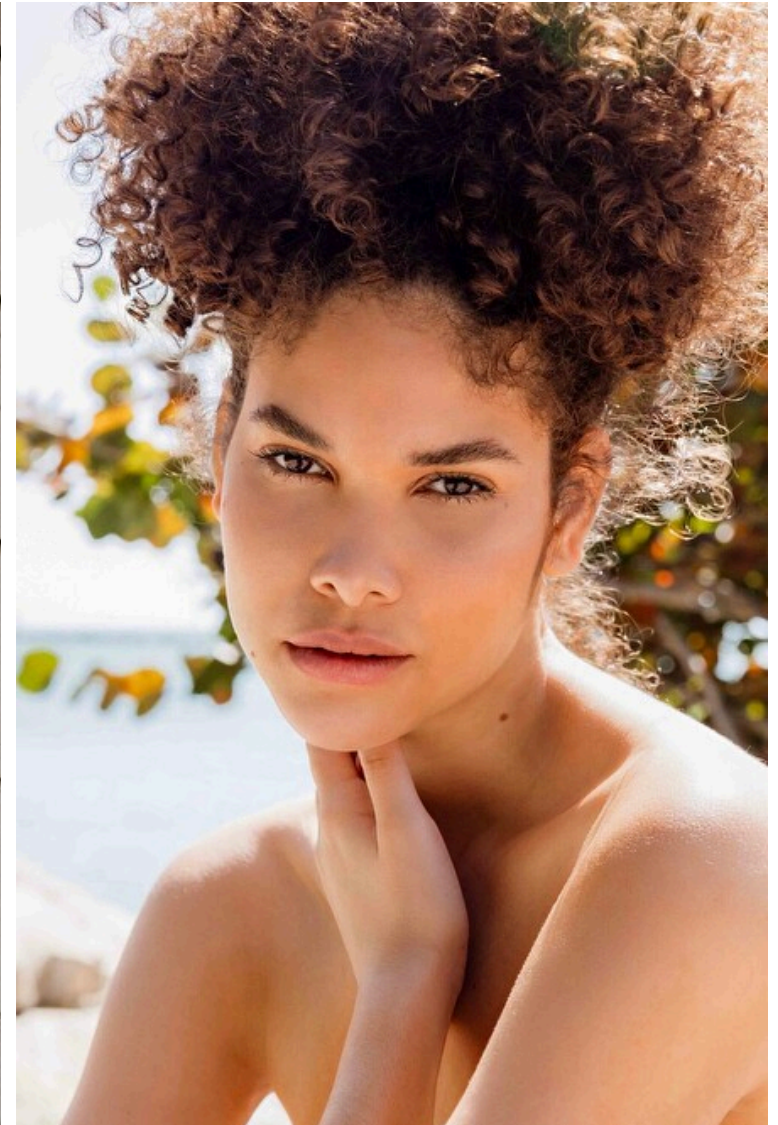

Select

MODEL MANAGEMENT

500 Bishop St NW SUITE A-2, Atlanta, 30318, Georgia, United States
Phone: (404) 872-7444 **Fax:** (404) 874-1526 **Email:** info.atlanta@selectmodel.com **Website:** <https://selectmodel.com/>

Emmy Pena

Height 182cm / 5' 11.5"

Size EU/US 34 / 4

Bust 84cm / 33"

Waist 67cm / 26.5"

Hips 99cm / 39"

Shoes EU/US/UK 42.5 / 11 / 9

Eyes Brown

Hair Brown