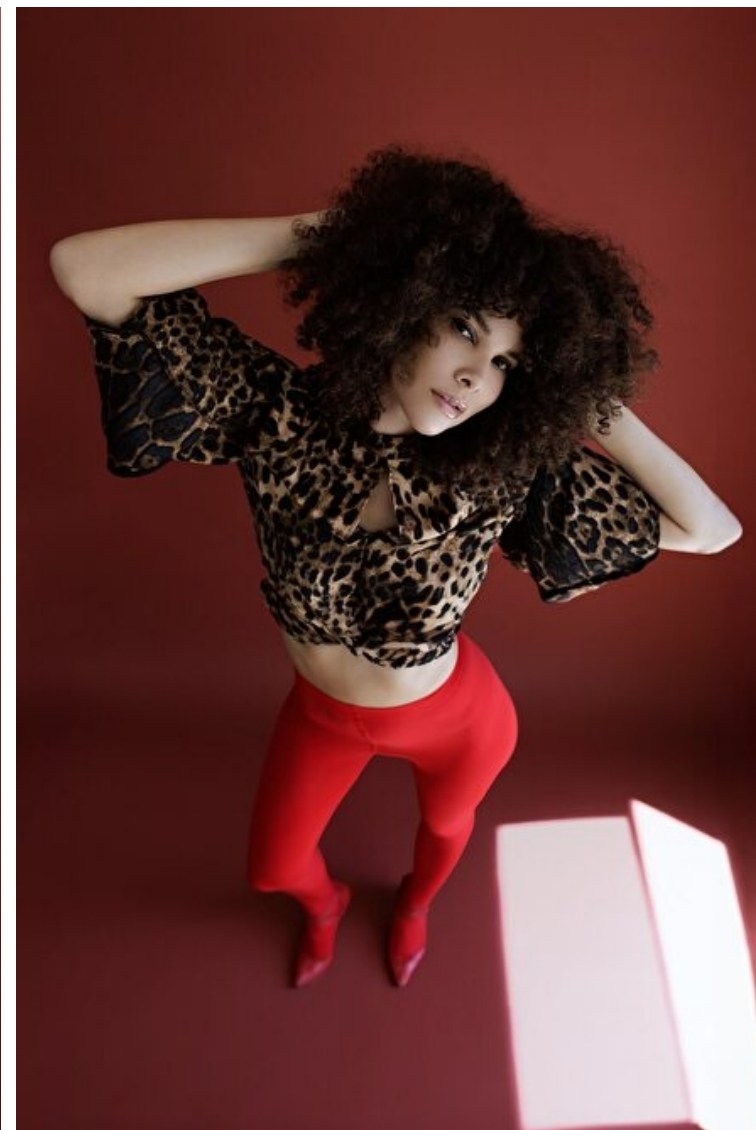

Select

MODEL MANAGEMENT

500 Bishop St NW SUITE A-2, Atlanta, 30318, Georgia, United States
Email: info.atlanta@selectmodel.com Website: <https://selectmodel.com/>

Emmy Peña

Height 182cm / 5' 11.5"

Size EU/US 34 / 4

Bust 84cm / 33"

Waist 67cm / 26.5"

Hips 99cm / 39"

Shoes EU/US/UK 42.5 / 11 / 9

Eyes Brown

Hair Brown