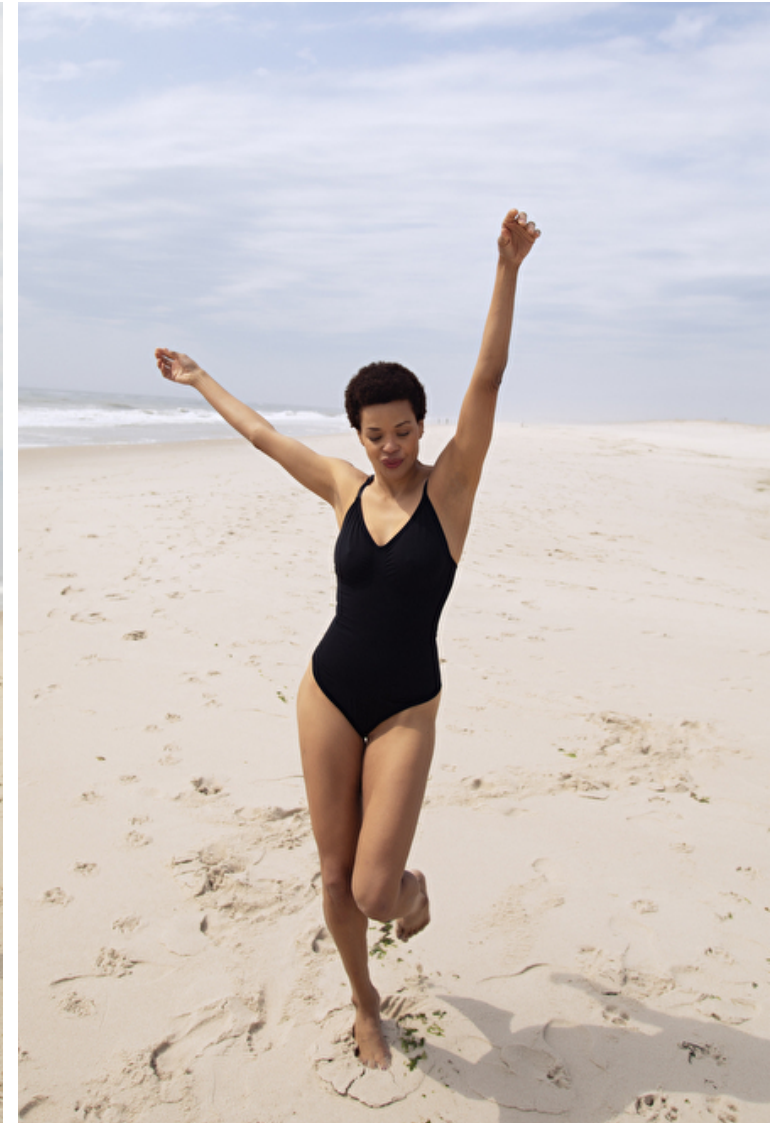

Select

MODEL MANAGEMENT

500 Bishop St NW SUITE A-2, Atlanta, 30318, Georgia, United States
Phone: (404) 872-7444 **Fax:** (404) 874-1526 **Email:** info.atlanta@selectmodel.com **Website:** <https://selectmodel.com/>

Erickka Jones

Height 178cm / 5' 10.0"

Size EU/US 38 / 8

Bust 86cm / 34"

Waist 76cm / 30"

Hips 99cm / 39"

Shoes EU/US/UK 41.5 / 10 / 8

Eyes Brown

Hair Brown