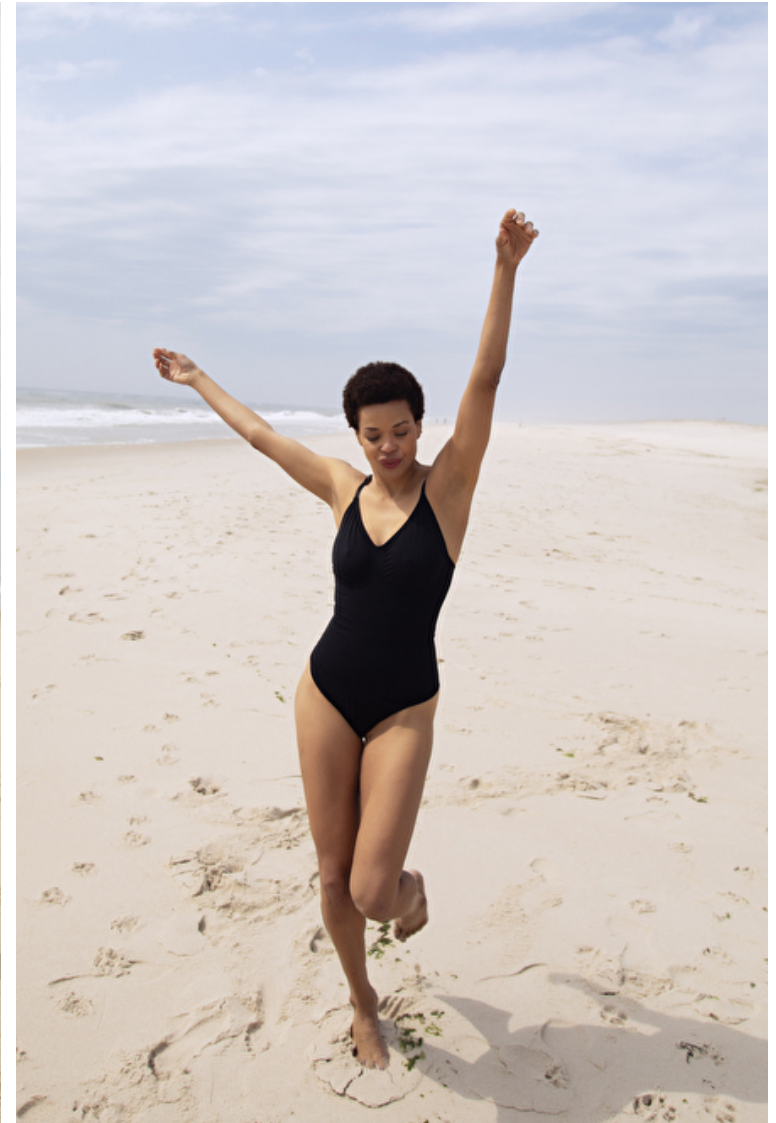

Select

MODEL MANAGEMENT

500 Bishop St NW SUITE A-2, Atlanta, 30318, Georgia, United States
Phone: (404) 872-7444 **Fax:** (404) 874-1526 **Email:** info.atlanta@selectmodel.com **Website:** <https://selectmodel.com/>

Erickka Jones

Height 178cm / 5' 10.0"

Size EU/US 38 / 8

Bust 86cm / 34"

Waist 76cm / 30"

Hips 99cm / 39"

Shoes EU/US/UK 41.5 / 10 / 8

Eyes Brown

Hair Brown