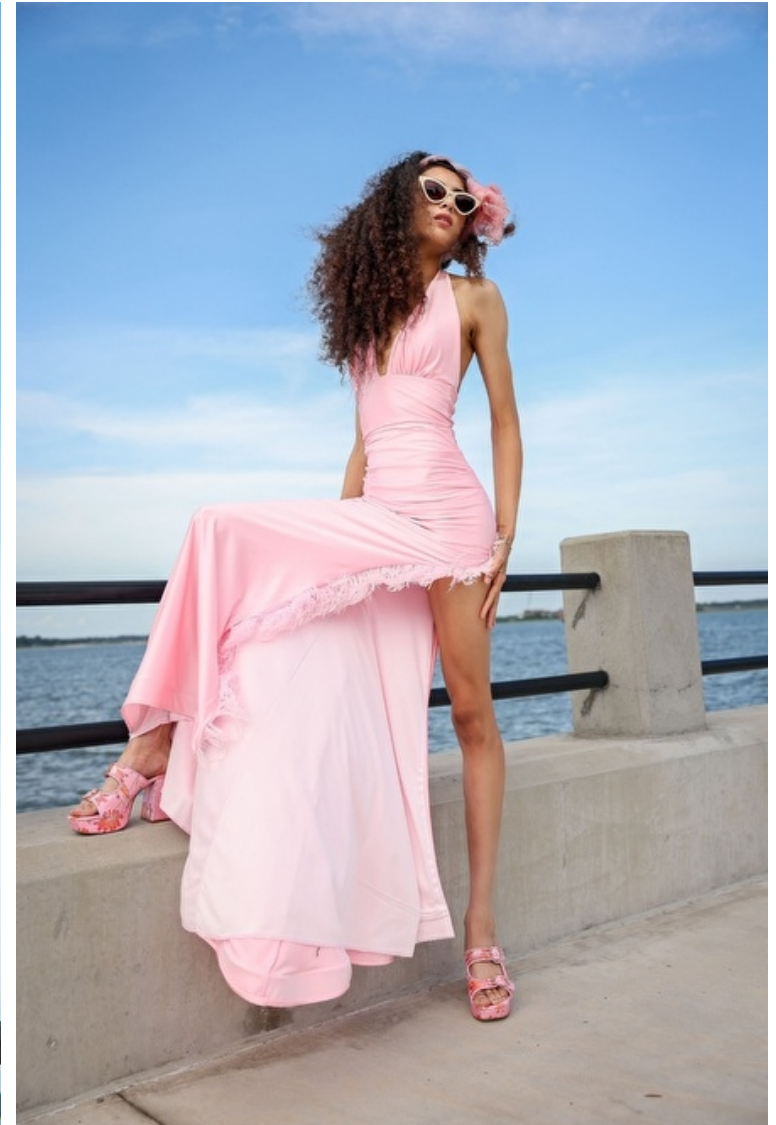

Select

MODEL MANAGEMENT

500 Bishop St NW SUITE A-2, Atlanta, 30318, Georgia, United States
Email: info.atlanta@selectmodel.com Website: <https://selectmodel.com/>

Erin M

Height 178cm / 5' 10.0"

Size EU/US 32 / 2

Bust 81cm / 32"

Waist 61cm / 24"

Hips 91cm / 36"

Shoes EU/US/UK 41.5 / 10 / 8

Eyes Hazel

Hair Brown