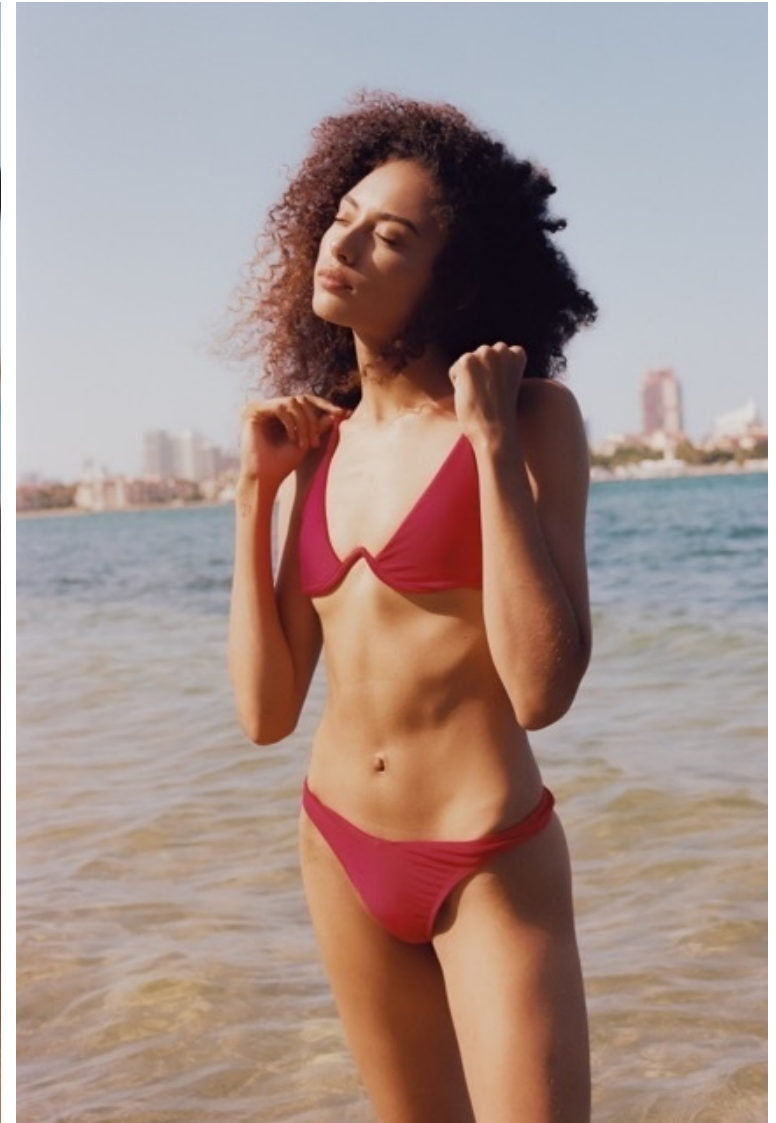

Select

MODEL MANAGEMENT

500 Bishop St NW SUITE A-2, Atlanta, 30318, Georgia, United States
Email: info.atlanta@selectmodel.com Website: <https://selectmodel.com/>

Erin M

Height 178cm / 5' 10.0"

Size EU/US 32 / 2

Bust 81cm / 32"

Waist 61cm / 24"

Hips 91cm / 36"

Shoes EU/US/UK 41.5 / 10 / 8

Eyes Hazel

Hair Brown