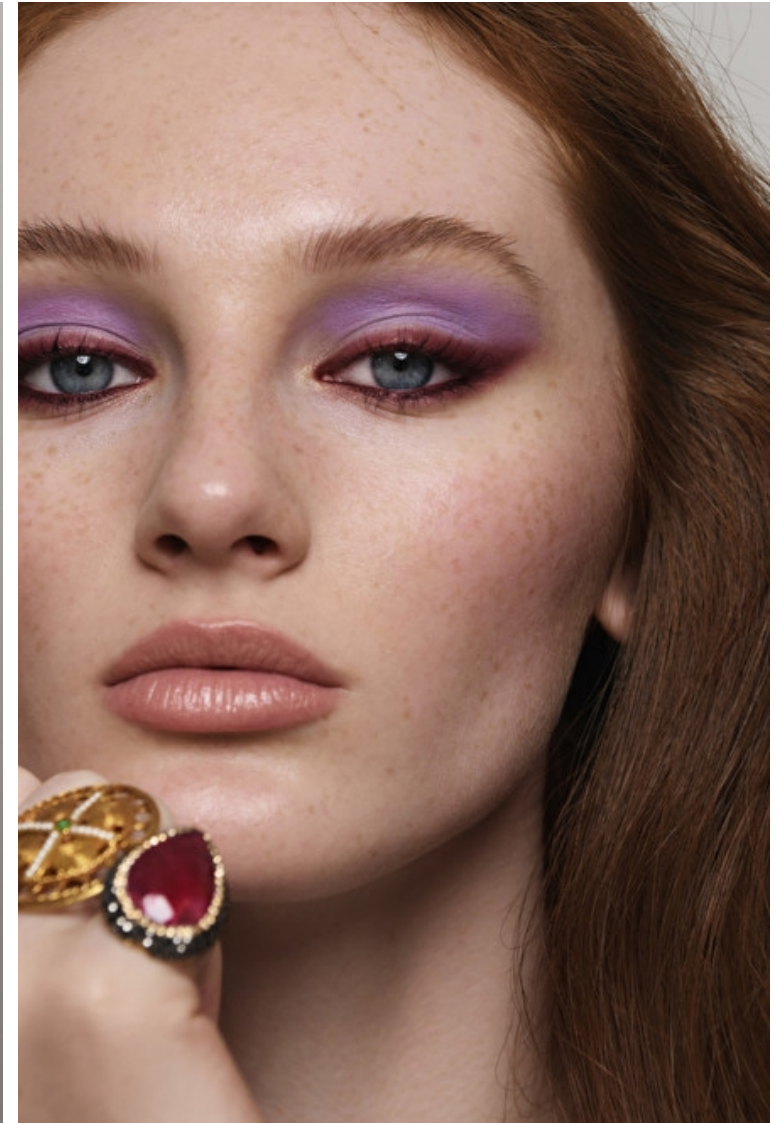

Waist 61cm / 24"

Hips 89cm / 35"

Shoes EU/US/UK 39 / 8 / 6

Eyes Blue

Hair Auburn

Cup C

Select

MODEL MANAGEMENT