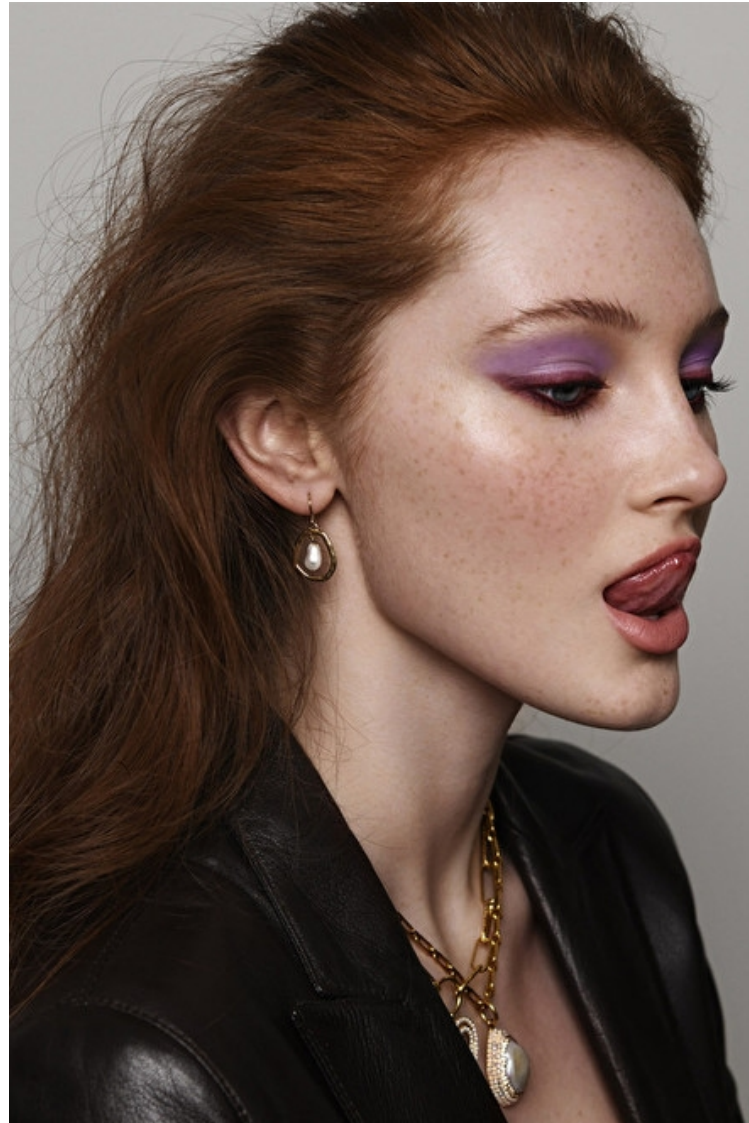

Waist 61cm / 24"

Hips 89cm / 35"

Shoes EU/US/UK 39 / 8 / 6

Eyes Blue

Hair Auburn

Cup C

Select

MODEL MANAGEMENT