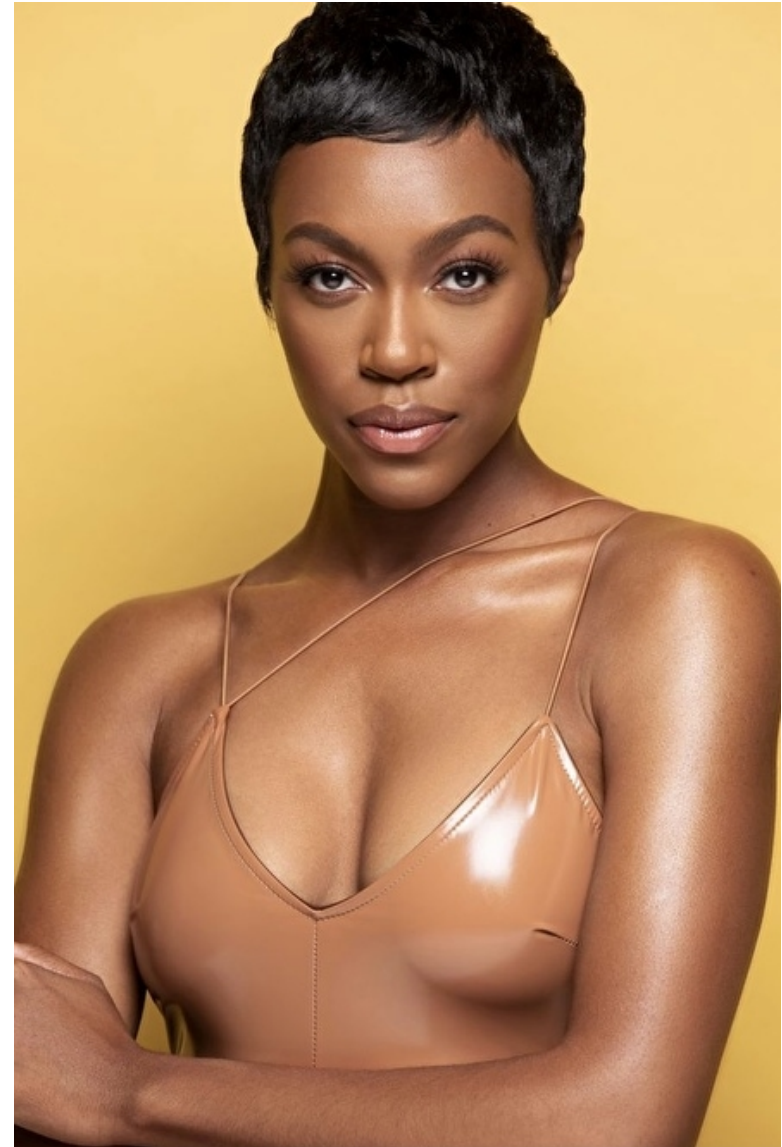

Eryn Paige

Height 180cm / 5' 11.0"

Size EU/US 34 / 4

Bust 85cm / 33.5"

Waist 70cm / 27.5"

Hips 104cm / 41"

Shoes EU/US/UK 42.5 / 11 / 9

Eyes Brown

Hair Dark brown

Cup C

Eryn Paige

Height 180cm / 5' 11.0"

Size EU/US 34 / 4

Bust 85cm / 33.5"

Waist 70cm / 27.5"

Hips 104cm / 41"