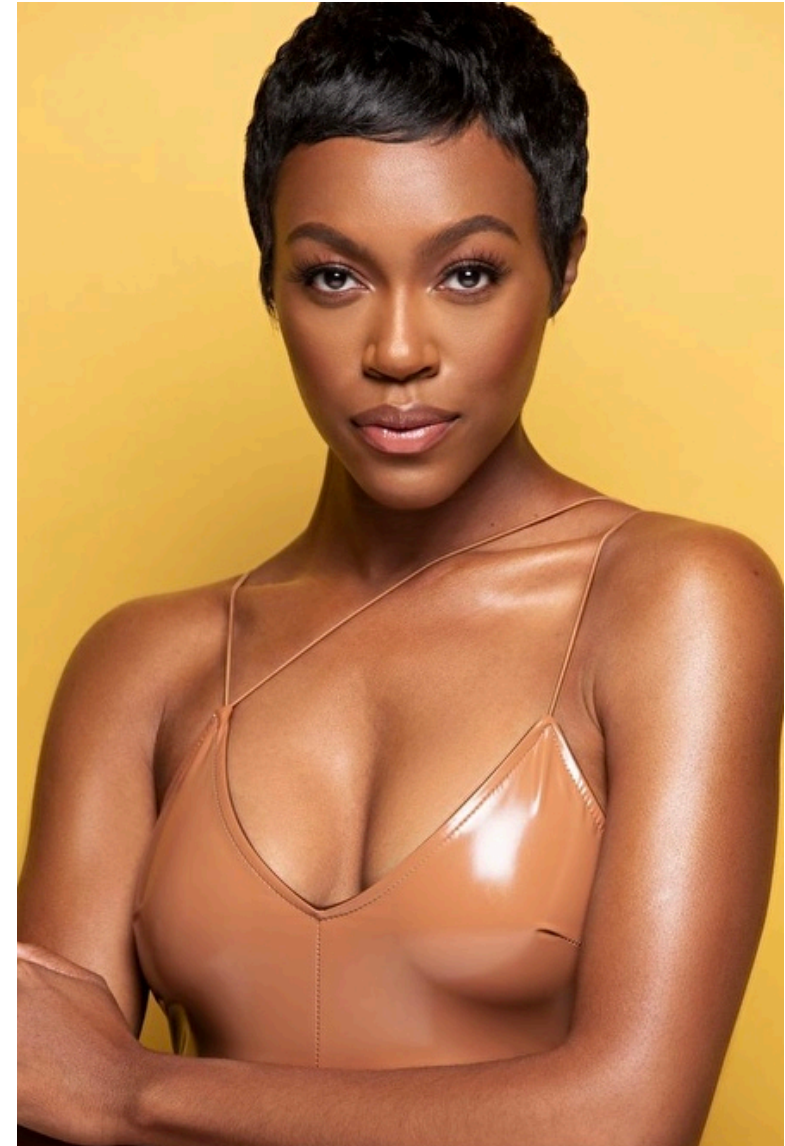

Select

MODEL MANAGEMENT

500 Bishop St NW SUITE A-2, Atlanta, 30318, Georgia, United States
Phone: (404) 872-7444 **Fax:** (404) 874-1526 **Email:** info.atlanta@selectmodel.com **Website:** <https://selectmodel.com/>

Eryn Paige

Height 180cm / 5' 11.0"

Size EU/US 34 / 4

Bust 85cm / 33.5"

Waist 70cm / 27.5"

Hips 104cm / 41"

Shoes EU/US/UK 42.5 / 11 / 9

Eyes Brown

Hair Dark brown

Cup C