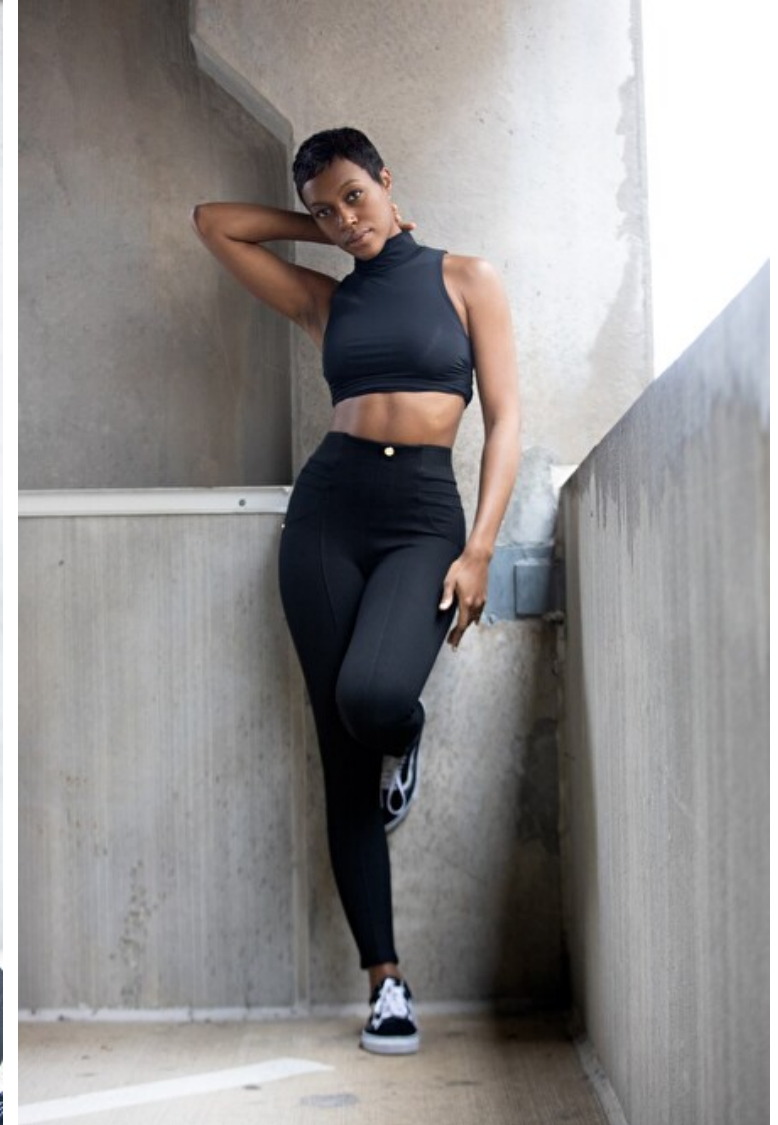

Select

MODEL MANAGEMENT

500 Bishop St NW SUITE A-2, Atlanta, 30318, Georgia, United States
Phone: (404) 872-7444 **Fax:** (404) 874-1526 **Email:** info.atlanta@selectmodel.com **Website:** <https://selectmodel.com/>

Eryn Paige

Height 180cm / 5' 11.0"

Size EU/US 34 / 4

Bust 85cm / 33.5"

Waist 70cm / 27.5"

Hips 104cm / 41"

Shoes EU/US/UK 42.5 / 11 / 9

Eyes Brown

Hair Dark brown

Cup C