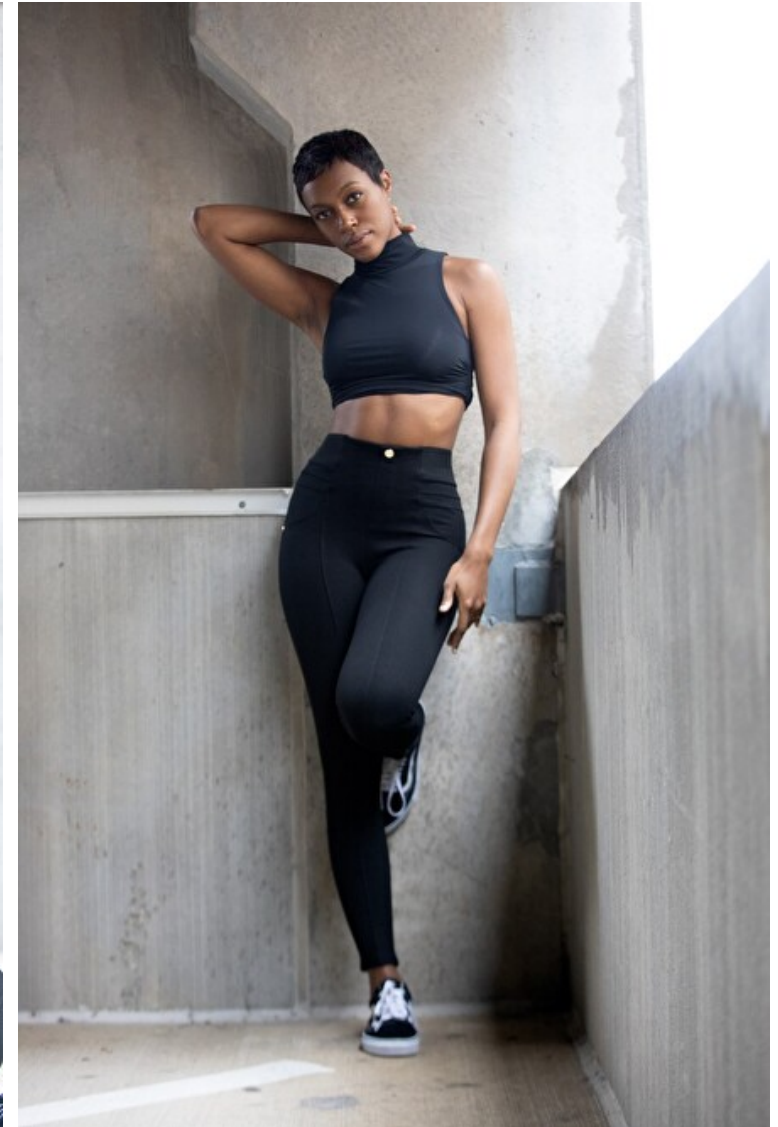

Select

MODEL MANAGEMENT

500 Bishop St NW SUITE A-2, Atlanta, 30318, Georgia, United States
Phone: (404) 872-7444 **Fax:** (404) 874-1526 **Email:** info.atlanta@selectmodel.com **Website:** <https://selectmodel.com/>

Eryn Paige

Height 180cm / 5' 11.0"

Size EU/US 34 / 4

Bust 85cm / 33.5"

Waist 70cm / 27.5"

Hips 104cm / 41"

Shoes EU/US/UK 42.5 / 11 / 9

Eyes Brown

Hair Dark brown

Cup C